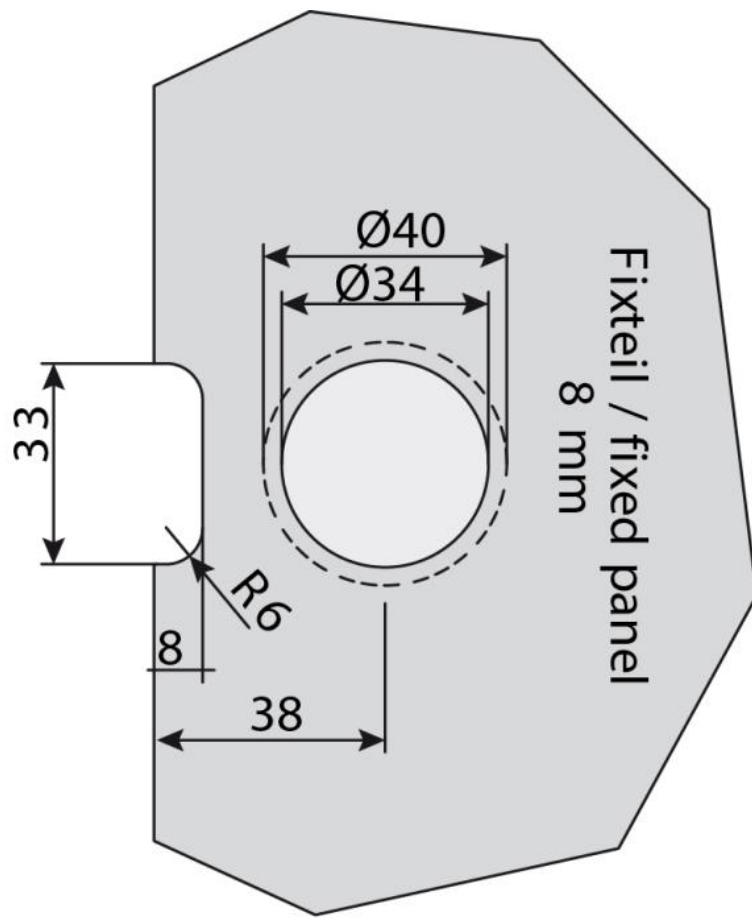

### Winkelverbinder BO 381

Material: brass  
Finish: matt velour  
Mounting: glass/wall 90°  
Glass thickness: 8 mm  
Sales unit (SU): St  
Unit package: 2.00  
Shape: square

flächenbündige Verschraubung

Fixteil /  
fixed panel