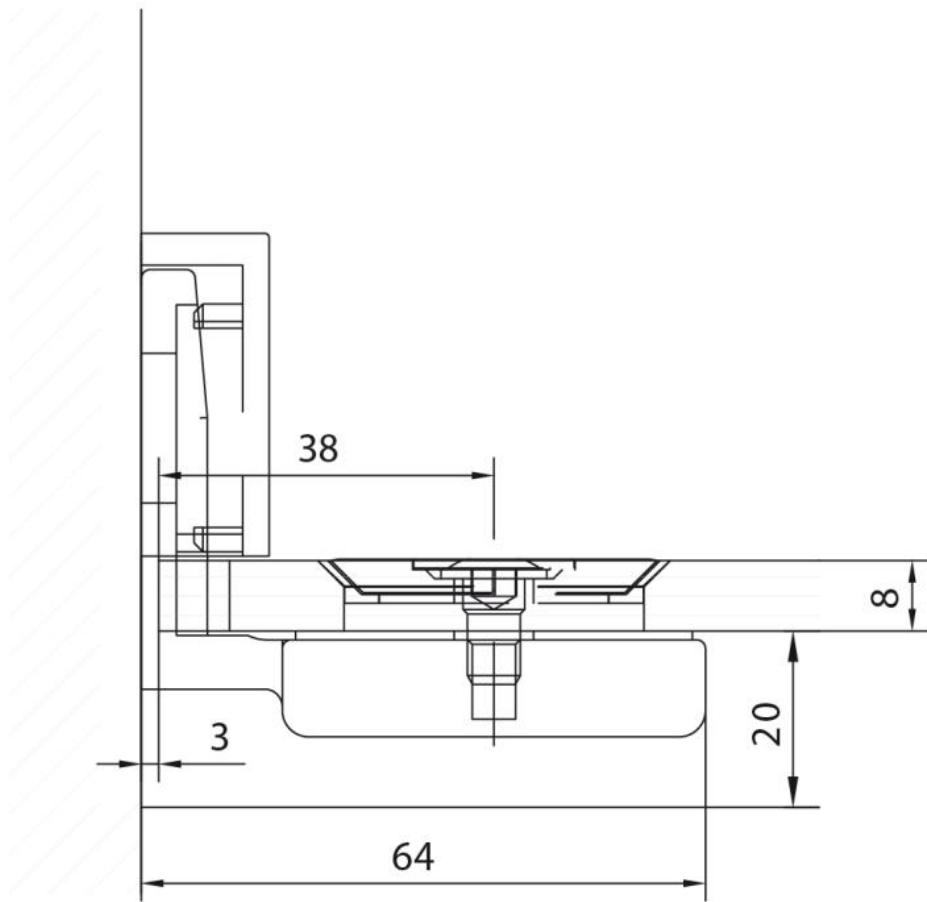

### Winkelverbinder BO 381

Material: brass  
Finish: matt velour  
Mounting: glass/wall 90°  
Glass thickness: 8 mm  
Sales unit (SU): St  
Unit package: 2.00  
Shape: square

flächenbündige Verschraubung

Fixteil /  
fixed panel