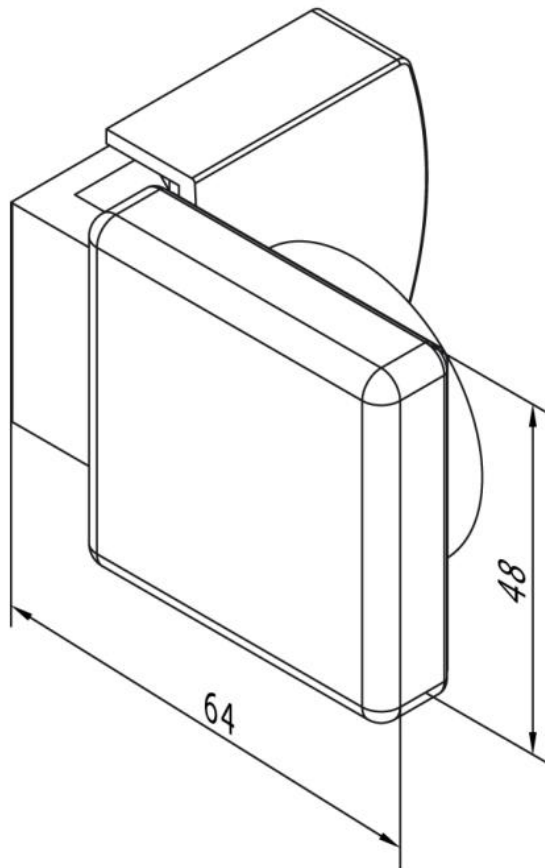

### Winkelverbinder BO 381

Material: brass  
Finish: matt velour  
Mounting: glass/wall 90°  
Glass thickness: 8 mm  
Sales unit (SU): St  
Unit package: 2.00  
Shape: square

flächenbündige Verschraubung