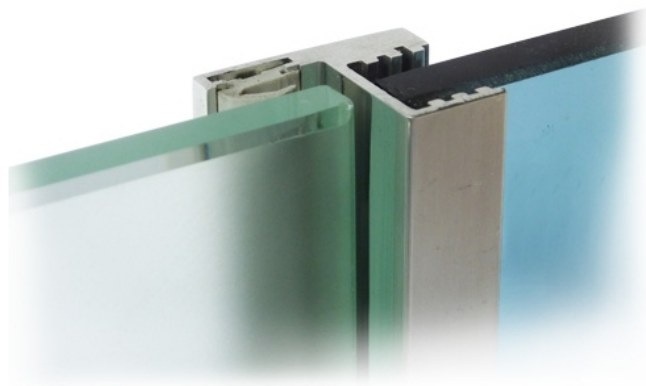

97.00117.21

Glas-Anschlagsprofil 180° mit Gummidichtung

Material: aluminium
Finish: chrome effect
Mounting: glass/glass 180°
Glass thickness: 8 / 10 mm
Sales unit (SU): St
Unit package: 1.00
Shape: square
Measures: 25 x 20 mm
Bar length (L): 2500 mm

Die Dichtungen sind für höhere Temperaturen beständig, Dampfduschen, Hamam