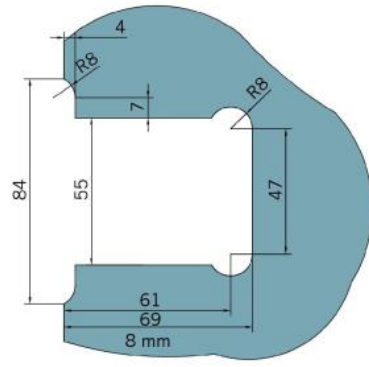

Tür I door

Tür I door