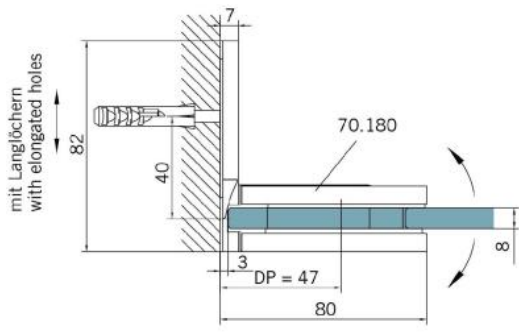

29.70180.01

Shower door hinge BF 112

Material: brass
Finish: chrome polished
Mounting: glass/wall
Glass thickness: 8 mm
Sales unit (SU): St
Unit package: 2.00
Carrying capacity: 45 kg/pair

multiple and infinitely adjustable zero position, self-closing function from 20° (inside / outside), invisible screw connection

Tür I door

Tür I door