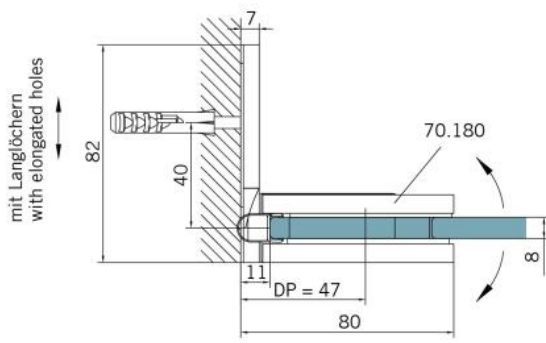

29.70180.01

Shower door hinge BF 112

Material: brass
Finish: chrome polished
Mounting: glass/wall
Glass thickness: 8 mm
Sales unit (SU): St
Unit package: 2.00
Carrying capacity: 45 kg/pair

multiple and infinitely adjustable zero position, self-closing function from 20° (inside / outside), invisible screw connection