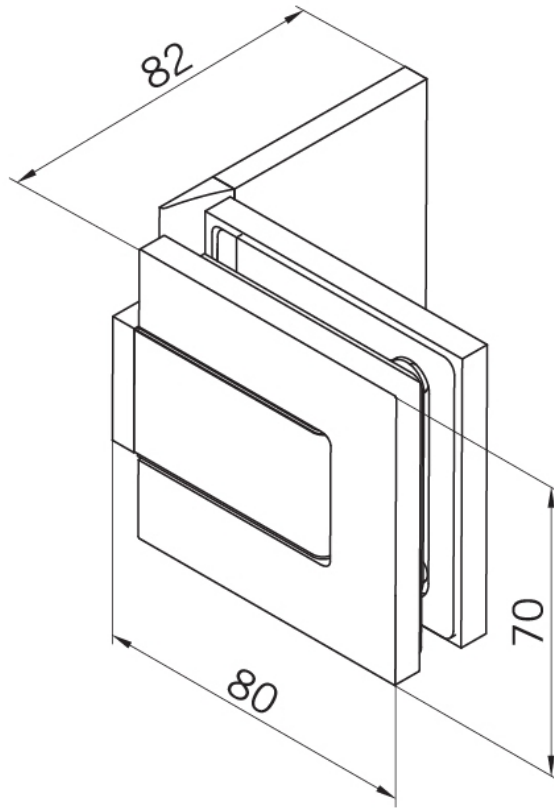

29.70180.01

Shower door hinge BF 112

Material: brass
Finish: chrome polished
Mounting: glass/wall
Glass thickness: 8 mm
Sales unit (SU): St
Unit package: 2.00
Carrying capacity: 45 kg/pair

multiple and infinitely adjustable zero position, self-closing function from 20° (inside / outside), invisible screw connection

Tür I door

Tür I door