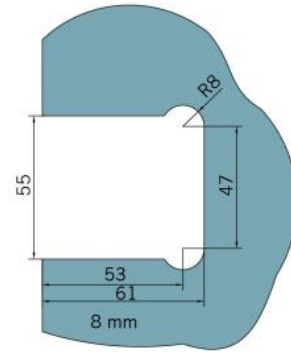

29.70180.01

Shower door hinge BF 112

Material: brass
Finish: chrome polished
Mounting: glass/wall
Glass thickness: 8 mm
Sales unit (SU): St
Unit package: 2.00
Carrying capacity: 45 kg/pair

multiple and infinitely adjustable zero position, self-closing function from 20° (inside / outside), invisible screw connection

Tür I door

Tür I door