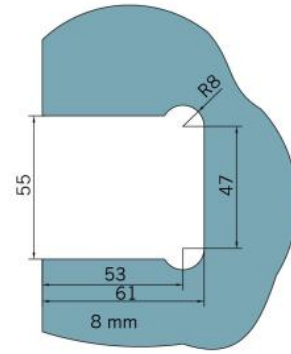

29.70180.04

Shower door hinge BF 112

Material: brass
Finish: inox effect
Mounting: glass/wall
Glass thickness: 8 mm
Sales unit (SU): St
Unit package: 2.00
Carrying capacity: 45 kg/pair

multiple and infinitely adjustable zero position, self-closing function from 20° (inside / outside), invisible screw connection

Tür I door

Tür I door