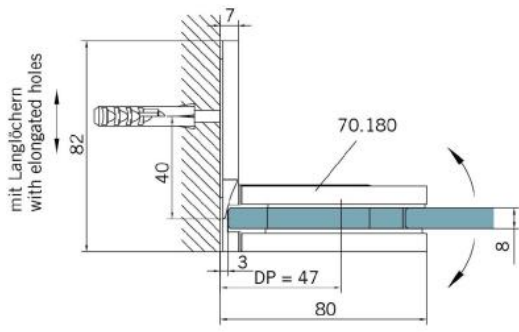

29.70180.04

Shower door hinge BF 112

Material: brass
Finish: inox effect
Mounting: glass/wall
Glass thickness: 8 mm
Sales unit (SU): St
Unit package: 2.00
Carrying capacity: 45 kg/pair

multiple and infinitely adjustable zero position, self-closing function from 20° (inside / outside), invisible screw connection

Tür I door

Tür I door