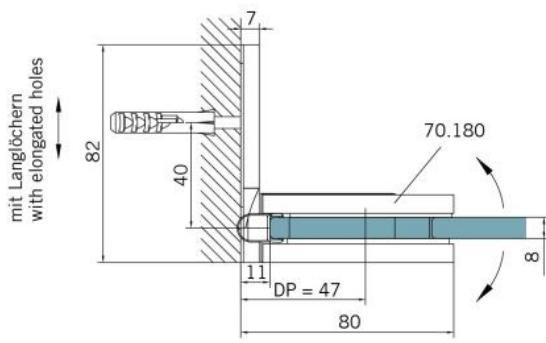

29.70180.04

Shower door hinge BF 112

Material: brass
Finish: inox effect
Mounting: glass/wall
Glass thickness: 8 mm
Sales unit (SU): St
Unit package: 2.00
Carrying capacity: 45 kg/pair

multiple and infinitely adjustable zero position, self-closing function from 20° (inside / outside), invisible screw connection