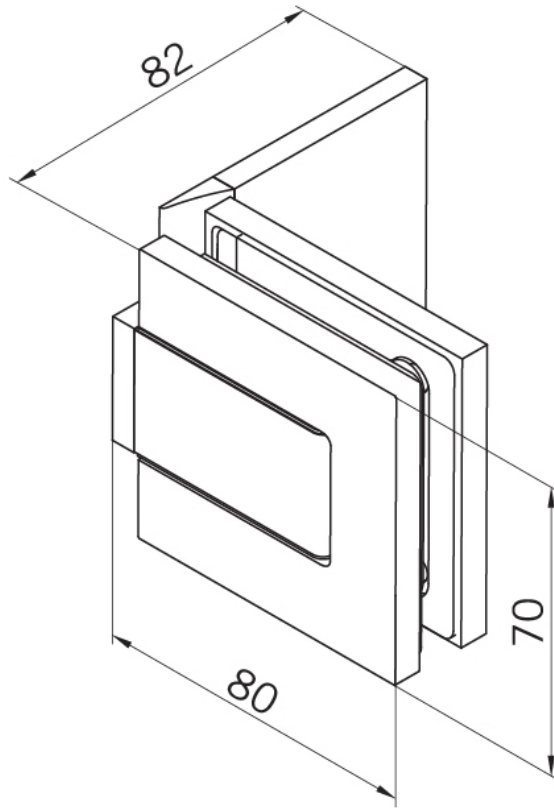

29.70180.04

Shower door hinge BF 112

Material: brass
Finish: inox effect
Mounting: glass/wall
Glass thickness: 8 mm
Sales unit (SU): St
Unit package: 2.00
Carrying capacity: 45 kg/pair

multiple and infinitely adjustable zero position, self-closing function from 20° (inside / outside), invisible screw connection

Tür I door

Tür I door