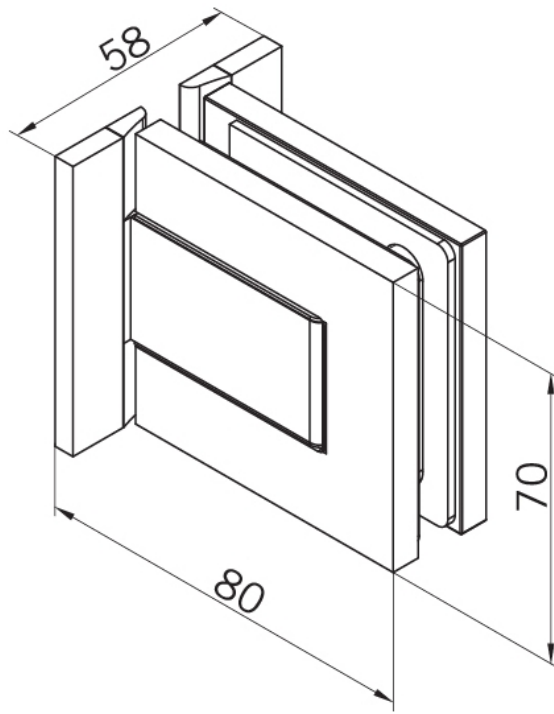

29.70181.01

Shower door hinge BF 112 with screw-on bracket on both sides

Material: brass
Finish: chrome polished
Mounting: glass/wall
Glass thickness: 8 mm
Sales unit (SU): St
Unit package: 2.00
Carrying capacity: 45 kg/pair

multiple and infinitely adjustable zero position, self-closing function from 20° (inside / outside), invisible screw connection

Tür | door

Tür I door