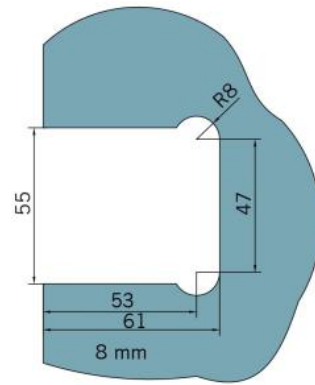

29.70181.01

Shower door hinge BF 112 with screw-on bracket on both sides

Material: brass
Finish: chrome polished
Mounting: glass/wall
Glass thickness: 8 mm
Sales unit (SU): St
Unit package: 2.00
Carrying capacity: 45 kg/pair

multiple and infinitely adjustable zero position, self-closing function from 20° (inside / outside), invisible screw connection

Tür | door

Tür I door