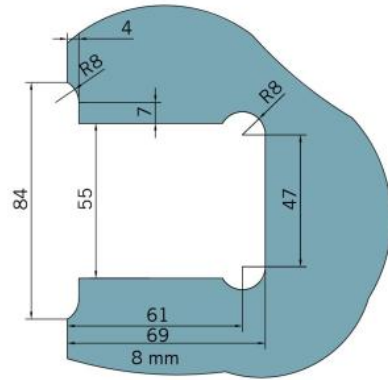

29.70181.01

Shower door hinge BF 112 with screw-on bracket on both sides

Material: brass
Finish: chrome polished
Mounting: glass/wall
Glass thickness: 8 mm
Sales unit (SU): St
Unit package: 2.00
Carrying capacity: 45 kg/pair

multiple and infinitely adjustable zero position, self-closing function from 20° (inside / outside), invisible screw connection

Tür | door

Tür I door