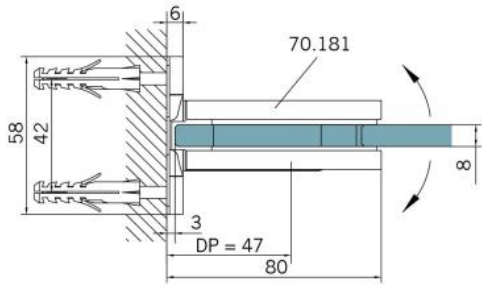

29.70181.01

Shower door hinge BF 112 with screw-on bracket on both sides

Material: brass
Finish: chrome polished
Mounting: glass/wall
Glass thickness: 8 mm
Sales unit (SU): St
Unit package: 2.00
Carrying capacity: 45 kg/pair

multiple and infinitely adjustable zero position, self-closing function from 20° (inside / outside), invisible screw connection

Tür | door

Tür I door