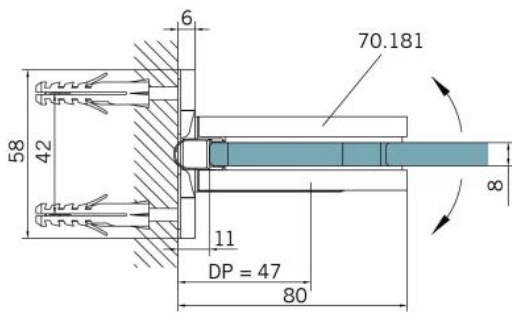

29.70181.01

Shower door hinge BF 112 with screw-on bracket on both sides

Material: brass
Finish: chrome polished
Mounting: glass/wall
Glass thickness: 8 mm
Sales unit (SU): St
Unit package: 2.00
Carrying capacity: 45 kg/pair

multiple and infinitely adjustable zero position, self-closing function from 20° (inside / outside), invisible screw connection

Tür | door

Tür I door