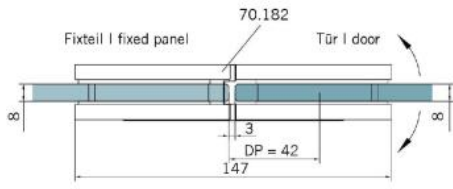

29.70182.01

Shower door hinge BF 112

Material: brass
Finish: chrome polished
Mounting: glass/glass 180°
Glass thickness: 8 mm
Sales unit (SU): St
Unit package: 2.00
Carrying capacity: 45 kg/pair

multiple and infinitely adjustable zero position, self-closing function from 20° (inside / outside), invisible screw connection

Fixteil | fixed panel

Tür | door

Fixteil I fixed panel Tür I door