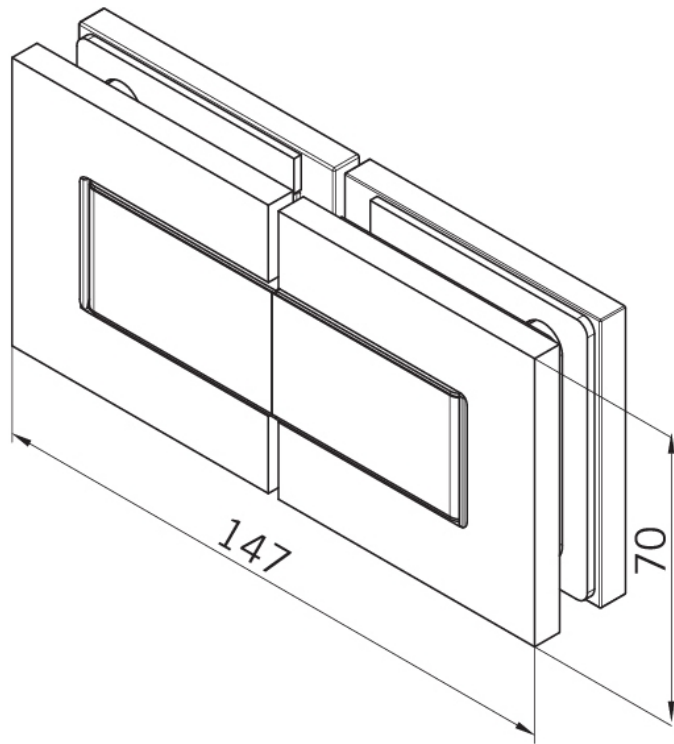

29.70182.01

Shower door hinge BF 112

Material: brass
Finish: chrome polished
Mounting: glass/glass 180°
Glass thickness: 8 mm
Sales unit (SU): St
Unit package: 2.00
Carrying capacity: 45 kg/pair

multiple and infinitely adjustable zero position, self-closing function from 20° (inside / outside), invisible screw connection

Fixteil | fixed panel

Tür | door

Fixteil I fixed panel Tür I door