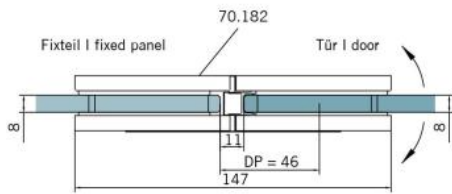

29.70182.01

Shower door hinge BF 112

Material: brass
Finish: chrome polished
Mounting: glass/glass 180°
Glass thickness: 8 mm
Sales unit (SU): St
Unit package: 2.00
Carrying capacity: 45 kg/pair

multiple and infinitely adjustable zero position, self-closing function from 20° (inside / outside), invisible screw connection

Fixteil | fixed panel

Tür | door

Fixteil I fixed panel Tür I door