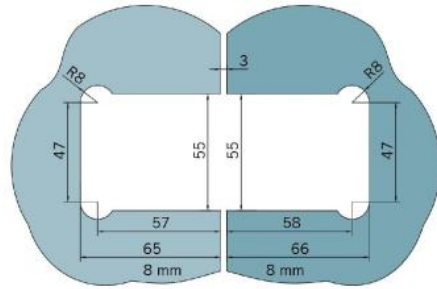

29.70182.01

Shower door hinge BF 112

Material: brass
Finish: chrome polished
Mounting: glass/glass 180°
Glass thickness: 8 mm
Sales unit (SU): St
Unit package: 2.00
Carrying capacity: 45 kg/pair

multiple and infinitely adjustable zero position, self-closing function from 20° (inside / outside), invisible screw connection

Fixteil | fixed panel

Tür | door

Fixteil I fixed panel Tür I door