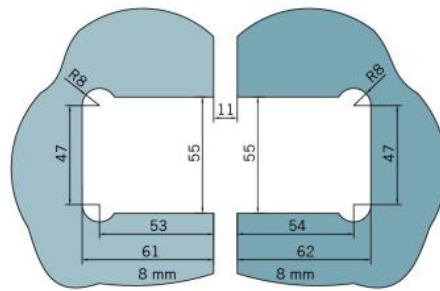

29.70182.01

Shower door hinge BF 112

Material: brass
Finish: chrome polished
Mounting: glass/glass 180°
Glass thickness: 8 mm
Sales unit (SU): St
Unit package: 2.00
Carrying capacity: 45 kg/pair

multiple and infinitely adjustable zero position, self-closing function from 20° (inside / outside), invisible screw connection