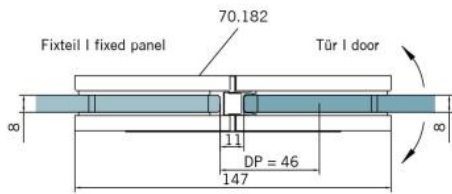

29.70182.04

Shower door hinge BF 112

Material: brass
Finish: inox effect
Mounting: glass/glass 180°
Glass thickness: 8 mm
Sales unit (SU): St
Unit package: 2.00
Carrying capacity: 45 kg/pair

multiple and infinitely adjustable zero position, self-closing function from 20° (inside / outside), invisible screw connection

Fixteil | fixed panel

Tür | door

Fixteil I fixed panel Tür I door