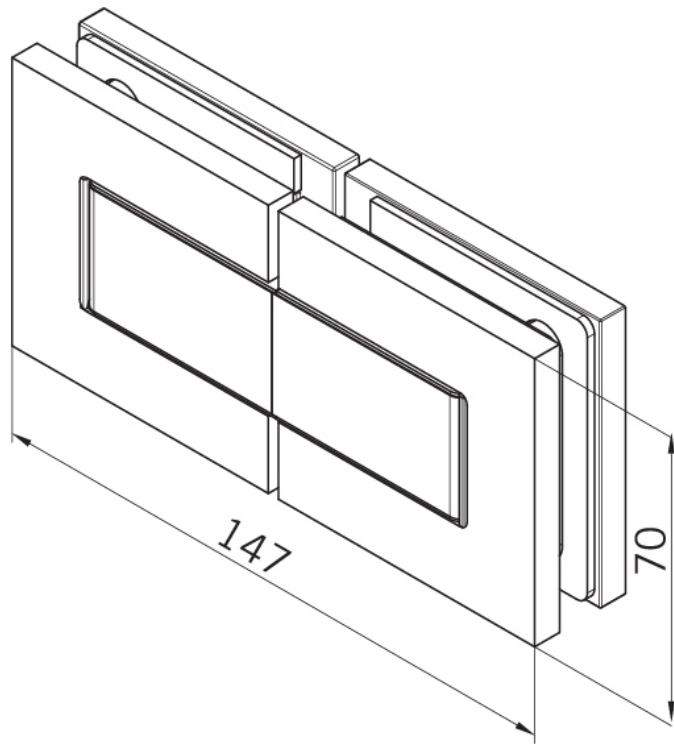

29.70182.04

Shower door hinge BF 112

Material: brass
Finish: inox effect
Mounting: glass/glass 180°
Glass thickness: 8 mm
Sales unit (SU): St
Unit package: 2.00
Carrying capacity: 45 kg/pair

multiple and infinitely adjustable zero position, self-closing function from 20° (inside / outside), invisible screw connection

Fixteil | fixed panel

Tür | door

Fixteil I fixed panel Tür I door