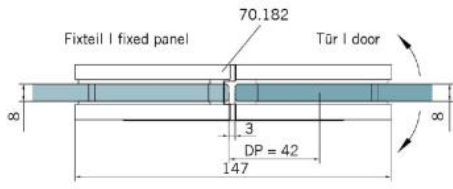

29.70182.04

Shower door hinge BF 112

Material: brass
Finish: inox effect
Mounting: glass/glass 180°
Glass thickness: 8 mm
Sales unit (SU): St
Unit package: 2.00
Carrying capacity: 45 kg/pair

multiple and infinitely adjustable zero position, self-closing function from 20° (inside / outside), invisible screw connection

Fixteil | fixed panel

Tür | door

Fixteil I fixed panel Tür I door