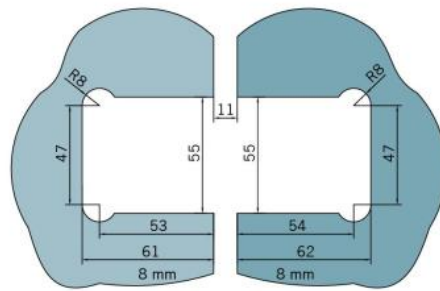

29.70182.04

Shower door hinge BF 112

Material: brass
Finish: inox effect
Mounting: glass/glass 180°
Glass thickness: 8 mm
Sales unit (SU): St
Unit package: 2.00
Carrying capacity: 45 kg/pair

multiple and infinitely adjustable zero position, self-closing function from 20° (inside / outside), invisible screw connection