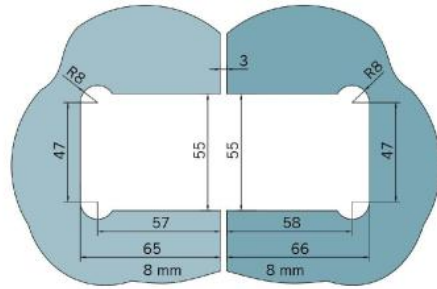

29.70182.04

Shower door hinge BF 112

Material: brass
Finish: inox effect
Mounting: glass/glass 180°
Glass thickness: 8 mm
Sales unit (SU): St
Unit package: 2.00
Carrying capacity: 45 kg/pair

multiple and infinitely adjustable zero position, self-closing function from 20° (inside / outside), invisible screw connection

Fixteil | fixed panel

Tür | door

Fixteil I fixed panel Tür I door