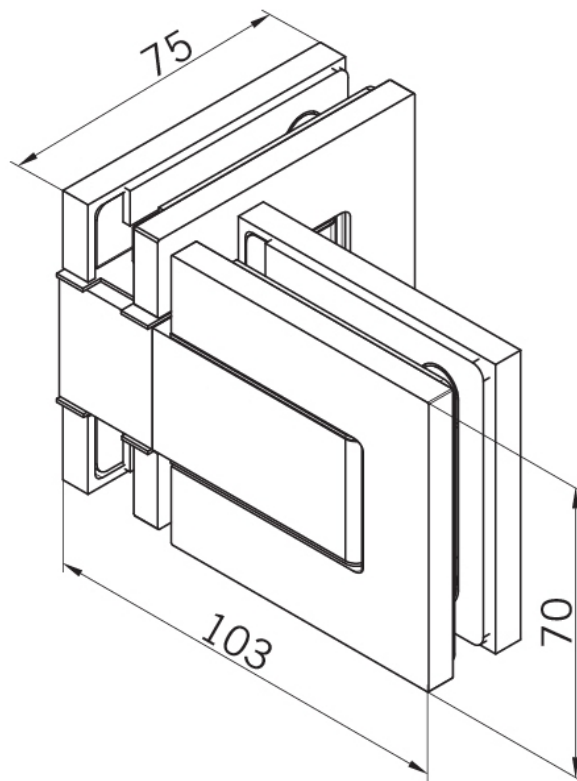

29.70184.01

Shower door hinge BF 112

Material: brass
Finish: chrome polished
Mounting: glass/glass 90°
Glass thickness: 8 mm
Sales unit (SU): St
Unit package: 2.00
Carrying capacity: 45 kg/pair

multiple and infinitely adjustable zero position, self-closing function from 20° (inside / outside), invisible screw connection

Fixteil I fixed panel

Tür I door