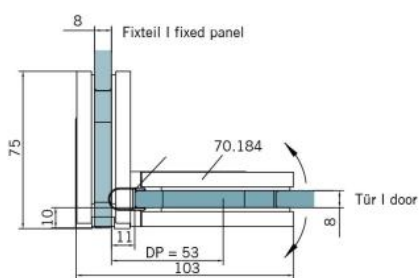

29.70184.01

Shower door hinge BF 112

Material: brass
Finish: chrome polished
Mounting: glass/glass 90°
Glass thickness: 8 mm
Sales unit (SU): St
Unit package: 2.00
Carrying capacity: 45 kg/pair

multiple and infinitely adjustable zero position, self-closing function from 20° (inside / outside), invisible screw connection

Fixteil I fixed panel

Tür I door