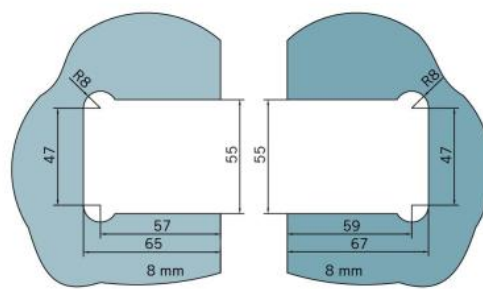

29.70184.01

Shower door hinge BF 112

Material: brass
Finish: chrome polished
Mounting: glass/glass 90°
Glass thickness: 8 mm
Sales unit (SU): St
Unit package: 2.00
Carrying capacity: 45 kg/pair

multiple and infinitely adjustable zero position, self-closing function from 20° (inside / outside), invisible screw connection

Fixteil I fixed panel

Tür I door