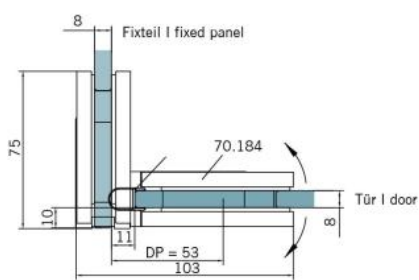

29.70184.04

Shower door hinge BF 112

Material: brass
Finish: inox effect
Mounting: glass/glass 90°
Glass thickness: 8 mm
Sales unit (SU): St
Unit package: 2.00
Carrying capacity: 45 kg/pair

multiple and infinitely adjustable zero position, self-closing function from 20° (inside / outside), invisible screw connection

Fixteil I fixed panel

Tür I door