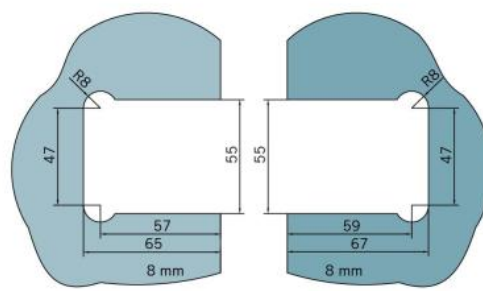

29.70184.04

Shower door hinge BF 112

Material: brass
Finish: inox effect
Mounting: glass/glass 90°
Glass thickness: 8 mm
Sales unit (SU): St
Unit package: 2.00
Carrying capacity: 45 kg/pair

multiple and infinitely adjustable zero position, self-closing function from 20° (inside / outside), invisible screw connection

Fixteil I fixed panel

Tür I door