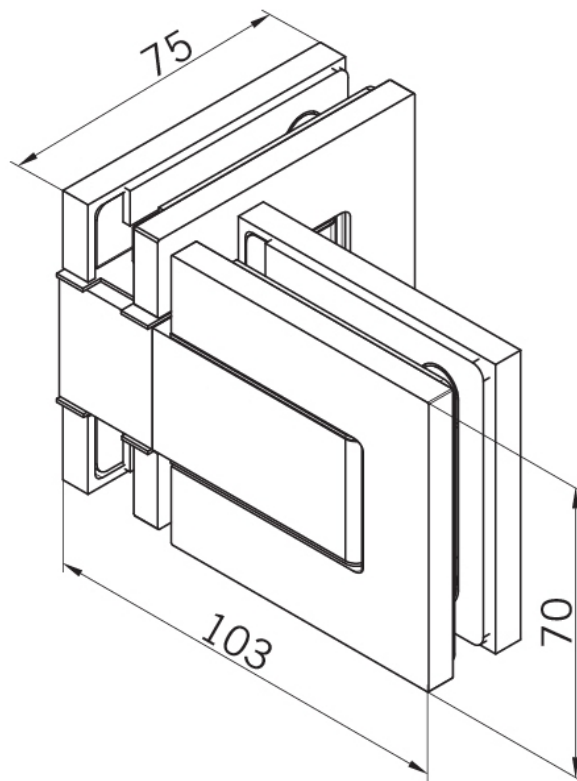

29.70184.04

Shower door hinge BF 112

Material: brass
Finish: inox effect
Mounting: glass/glass 90°
Glass thickness: 8 mm
Sales unit (SU): St
Unit package: 2.00
Carrying capacity: 45 kg/pair

multiple and infinitely adjustable zero position, self-closing function from 20° (inside / outside), invisible screw connection

Fixteil I fixed panel

Tür I door