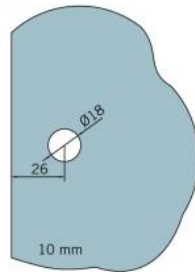

29.70185.04

Angle connector BF 112 / BF 112 XL / BH 112

Material: brass
Finish: inox effect
Mounting: glass/wall
Glass thickness: 8 / 10 mm
Sales unit (SU): St
Unit package: 2.00
Carrying capacity: 60 kg/pair

invisible screw connection

Fixteil I fixed panel

Fixteil I fixed panel