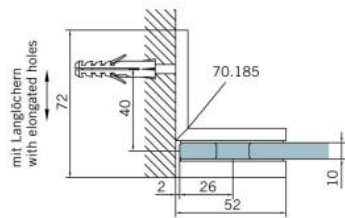

29.70185.04

Angle connector BF 112 / BF 112 XL / BH 112

Material: brass
Finish: inox effect
Mounting: glass/wall
Glass thickness: 8 / 10 mm
Sales unit (SU): St
Unit package: 2.00
Carrying capacity: 60 kg/pair

invisible screw connection

Fixteil I fixed panel

Fixteil I fixed panel