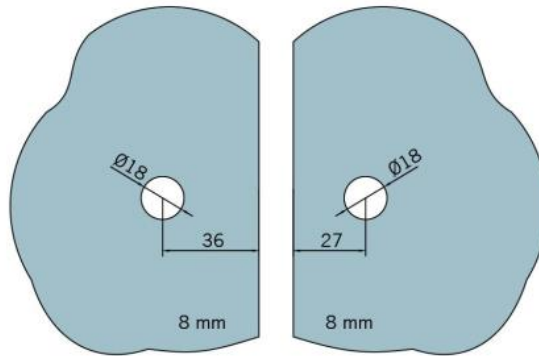

Fixteil I fixed panel

Fixteil I fixed panel