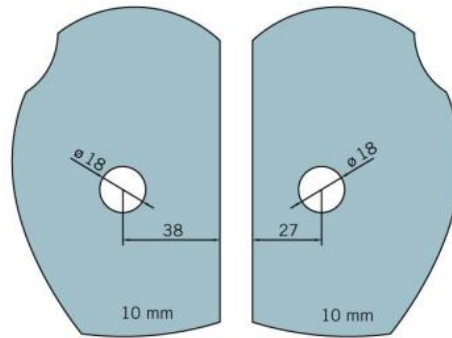

### Angle connector BF 112 / BF 112 XL / BH 112

Material: brass  
Finish: chrome polished  
Mounting: glass/glass 90°  
Glass thickness: 8 / 10 mm  
Sales unit (SU): St  
Unit package: 2.00  
Carrying capacity: 60 kg/pair

invisible screw connection

Fixteil I fixed panel

Fixteil I fixed panel

Fিতেil I fixed panel

Fিতেil I fixed panel