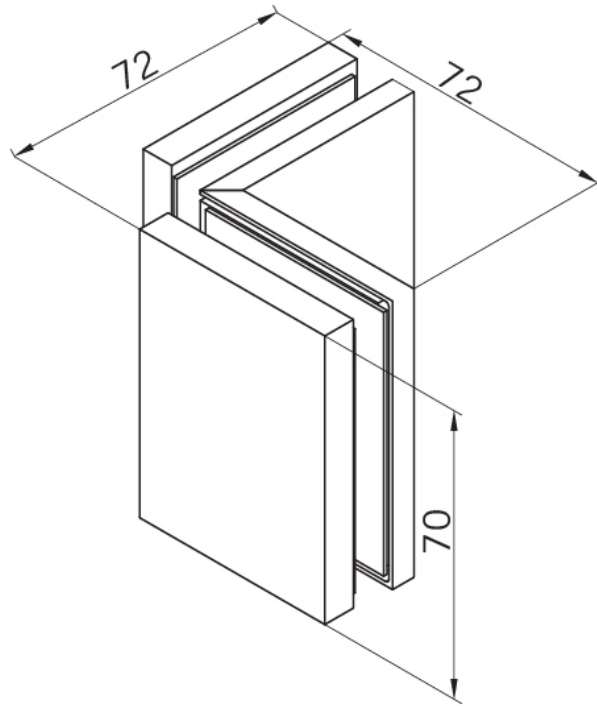

### Angle connector BF 112 / BF 112 XL / BH 112

Material: brass  
Finish: chrome polished  
Mounting: glass/glass 90°  
Glass thickness: 8 / 10 mm  
Sales unit (SU): St  
Unit package: 2.00  
Carrying capacity: 60 kg/pair

invisible screw connection

Fixteil I fixed panel

Fixteil I fixed panel

Fিতেil I fixed panel

Fিতেil I fixed panel