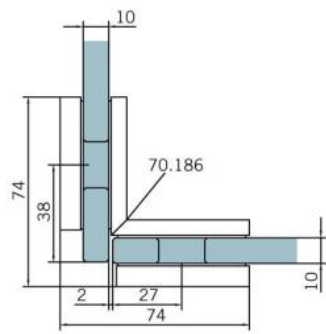

### Angle connector BF 112 / BF 112 XL / BH 112

Material: brass  
Finish: chrome polished  
Mounting: glass/glass 90°  
Glass thickness: 8 / 10 mm  
Sales unit (SU): St  
Unit package: 2.00  
Carrying capacity: 60 kg/pair

invisible screw connection

Fixteil I fixed panel

Fixteil I fixed panel

Fিতেil I fixed panel

Fিতেil I fixed panel