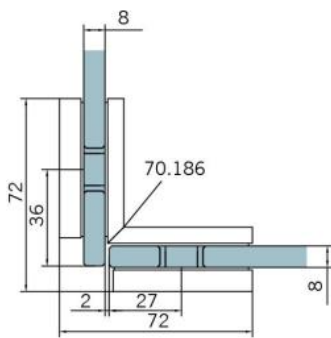

### Angle connector BF 112 / BF 112 XL / BH 112

Material: brass  
Finish: chrome polished  
Mounting: glass/glass 90°  
Glass thickness: 8 / 10 mm  
Sales unit (SU): St  
Unit package: 2.00  
Carrying capacity: 60 kg/pair

invisible screw connection

Fixteil I fixed panel

Fixteil I fixed panel

Fিতেil I fixed panel

Fিতেil I fixed panel