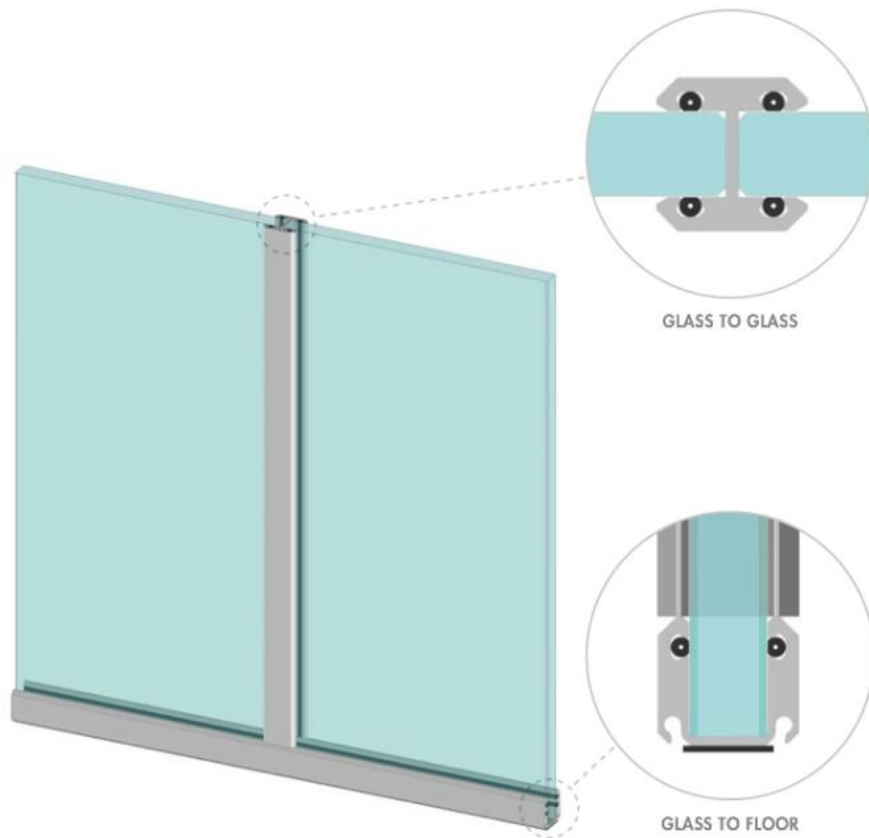

97.46030.22

Glass clamp profile

Material: aluminium
Finish: natural anodized EV1
Mounting: glass/wall
Glass thickness: 8 mm
Sales unit (SU): St
Unit package: 1.00
Measures: 19.8 x 16.2 mm
Bar length (L): 3000 mm

GLASS TO FLOOR

GLASS TO GLASS

GLASS TO FLOOR