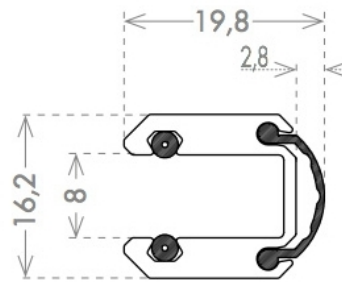

97.46030.22

Glass clamp profile

Material: aluminium
Finish: natural anodized EV1
Mounting: glass/wall
Glass thickness: 8 mm
Sales unit (SU): St
Unit package: 1.00
Measures: 19.8 x 16.2 mm
Bar length (L): 3000 mm

GLASS TO FLOOR

GLASS TO GLASS

GLASS TO FLOOR