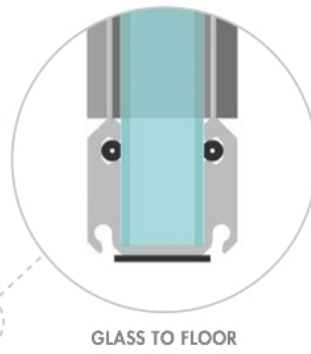

97.46030.24

Glass clamp profile

Material: aluminium
Finish: inox effect
Mounting: glass/wall
Glass thickness: 8 mm
Sales unit (SU): St
Unit package: 1.00
Measures: 19.8 x 16.2 mm
Bar length (L): 3000 mm

GLASS TO GLASS

GLASS TO FLOOR

GLASS TO FLOOR