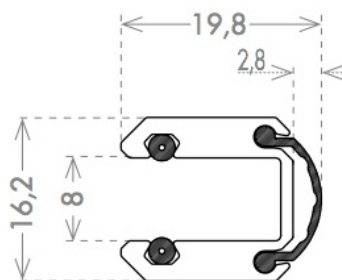

97.46030.24

Glass clamp profile

Material: aluminium
Finish: inox effect
Mounting: glass/wall
Glass thickness: 8 mm
Sales unit (SU): St
Unit package: 1.00
Measures: 19.8 x 16.2 mm
Bar length (L): 3000 mm

GLASS TO GLASS

GLASS TO FLOOR

GLASS TO FLOOR