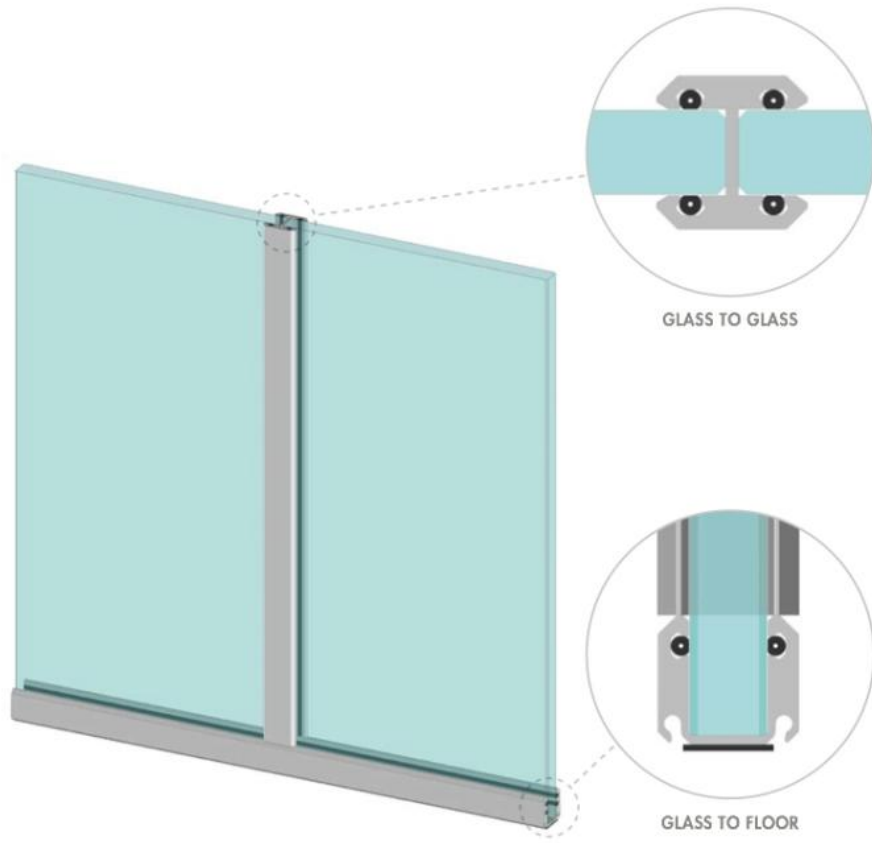

97.46030.24

Glass clamp profile

Material: aluminium
Finish: inox effect
Mounting: glass/wall
Glass thickness: 8 mm
Sales unit (SU): St
Unit package: 1.00
Measures: 19.8 x 16.2 mm
Bar length (L): 3000 mm

GLASS TO GLASS

GLASS TO FLOOR

GLASS TO FLOOR