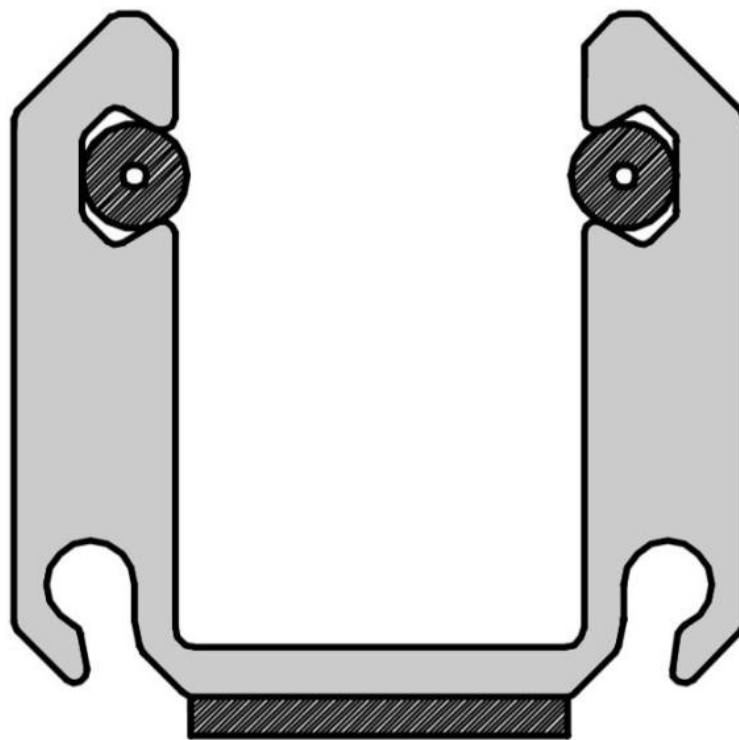

### Glass clamp profile

Material: aluminium  
Finish: chrome effect  
Mounting: glass/wall  
Glass thickness: 10 mm  
Sales unit (SU): St  
Unit package: 1.00  
Measures: 18 x 18.2 mm  
Bar length (L): 3000 mm

**GLASSFL10**