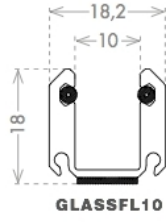

### Glass clamp profile

Material: aluminium  
Finish: chrome effect  
Mounting: glass/wall  
Glass thickness: 10 mm  
Sales unit (SU): St  
Unit package: 1.00  
Measures: 18 x 18.2 mm  
Bar length (L): 3000 mm