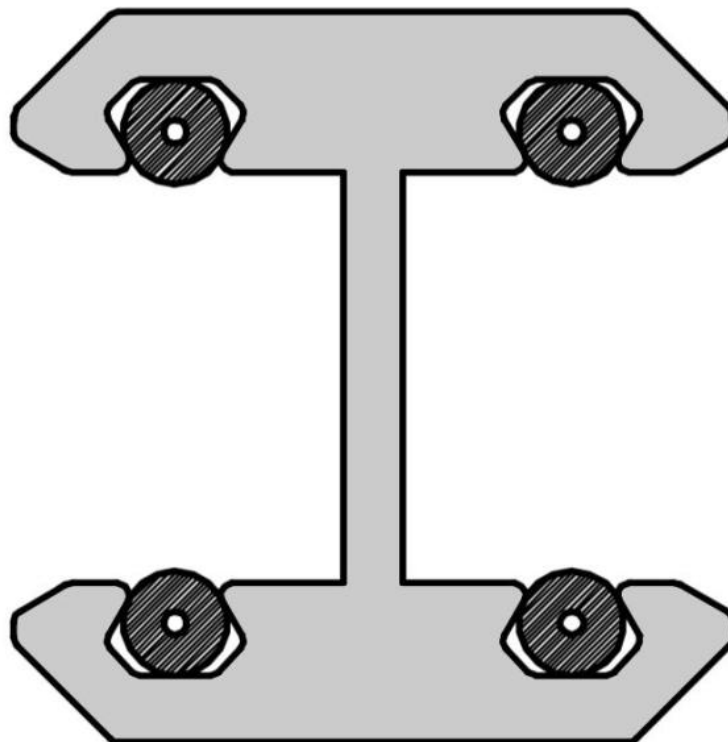

97.46037.21

Glass clamp profile

Material: aluminium
Finish: chrome effect
Mounting: glass/glass 180°
Glass thickness: 10 mm
Sales unit (SU): St
Unit package: 1.00
Measures: 18 x 20.3 mm
Bar length (L): 3000 mm

2 mm zwischen die 2 Gläser

GLASS TO GLASS