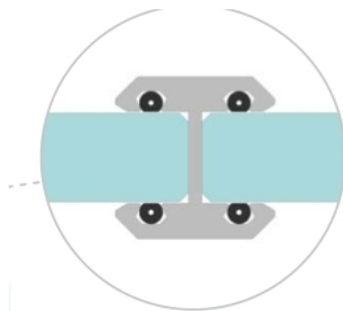

### Glass clamp profile

Material: aluminium  
Finish: chrome effect  
Mounting: glass/glass 180°  
Glass thickness: 12 mm  
Sales unit (SU): St  
Unit package: 1.00  
Measures: 18 x 20.3 mm  
Bar length (L): 3000 mm

GLASS TO GLASS