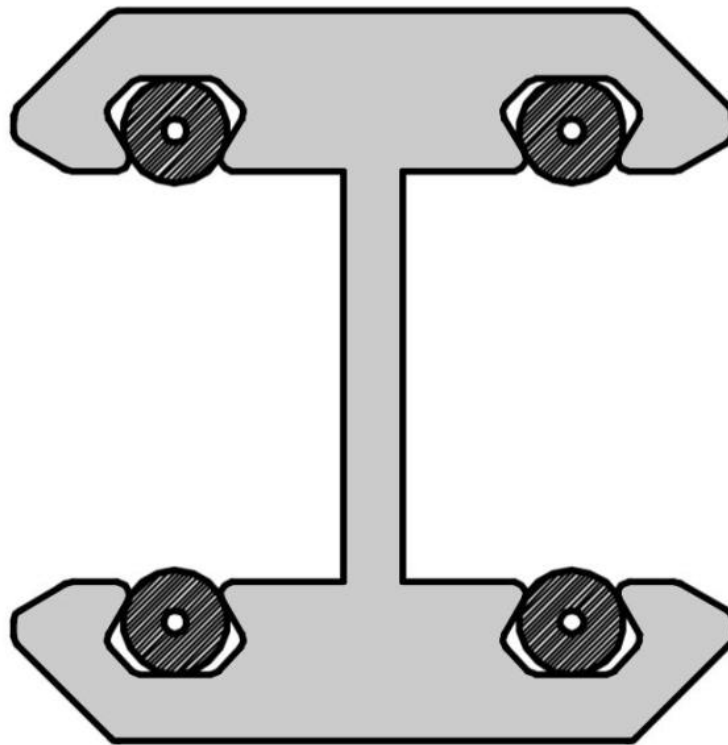

### Glass clamp profile

Material: aluminium  
Finish: chrome effect  
Mounting: glass/glass 180°  
Glass thickness: 12 mm  
Sales unit (SU): St  
Unit package: 1.00  
Measures: 18 x 20.3 mm  
Bar length (L): 3000 mm

GLASS TO GLASS