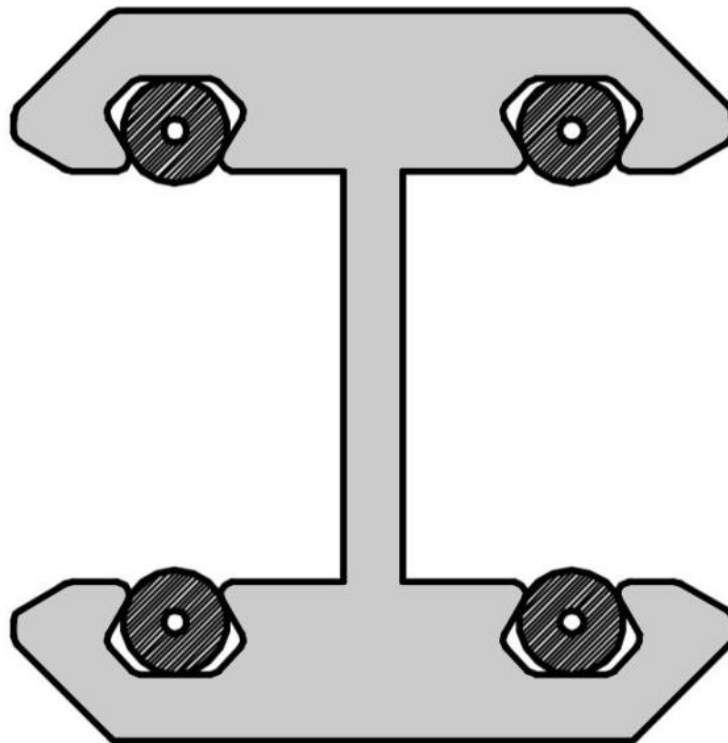

97.46038.22

Glass clamp profile

Material: aluminium
Finish: natural anodized EV1
Mounting: glass/glass 180°
Glass thickness: 12 mm
Sales unit (SU): St
Unit package: 1.00
Measures: 18 x 20.3 mm
Bar length (L): 3000 mm

GLASS TO GLASS