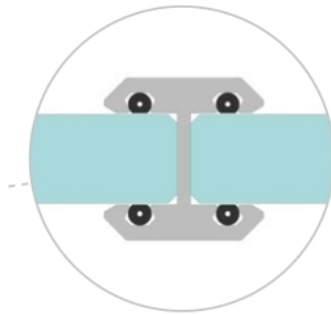

97.46038.22

Glass clamp profile

Material: aluminium
Finish: natural anodized EV1
Mounting: glass/glass 180°
Glass thickness: 12 mm
Sales unit (SU): St
Unit package: 1.00
Measures: 18 x 20.3 mm
Bar length (L): 3000 mm

GLASS TO GLASS