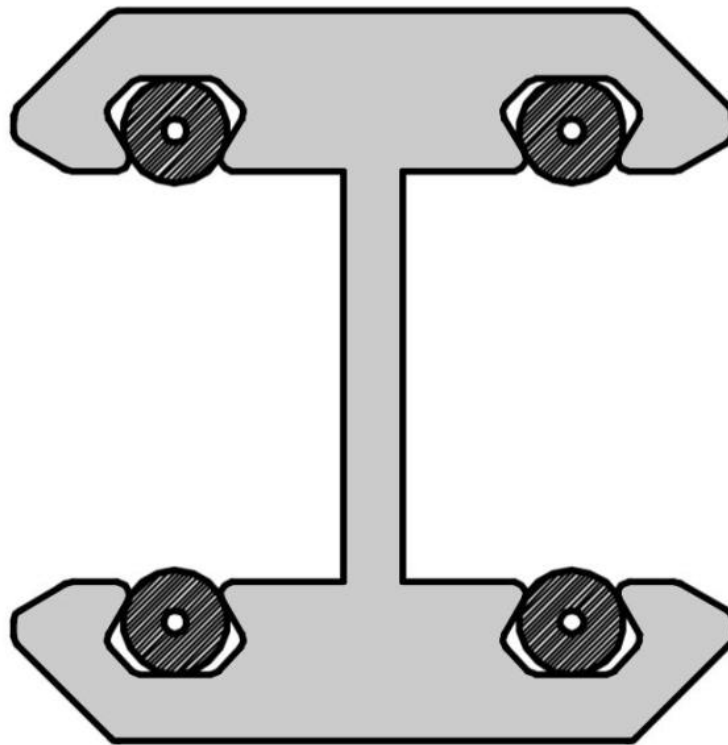

97.46038.24

Glass clamp profile

Material: aluminium
Finish: inox effect
Mounting: glass/glass 180°
Glass thickness: 12 mm
Sales unit (SU): St
Unit package: 1.00
Measures: 18 x 20.3 mm
Bar length (L): 2500 mm

GLASS TO GLASS