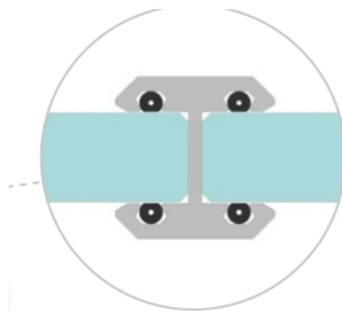

97.46038.24

Glass clamp profile

Material: aluminium
Finish: inox effect
Mounting: glass/glass 180°
Glass thickness: 12 mm
Sales unit (SU): St
Unit package: 1.00
Measures: 18 x 20.3 mm
Bar length (L): 2500 mm

GLASS TO GLASS