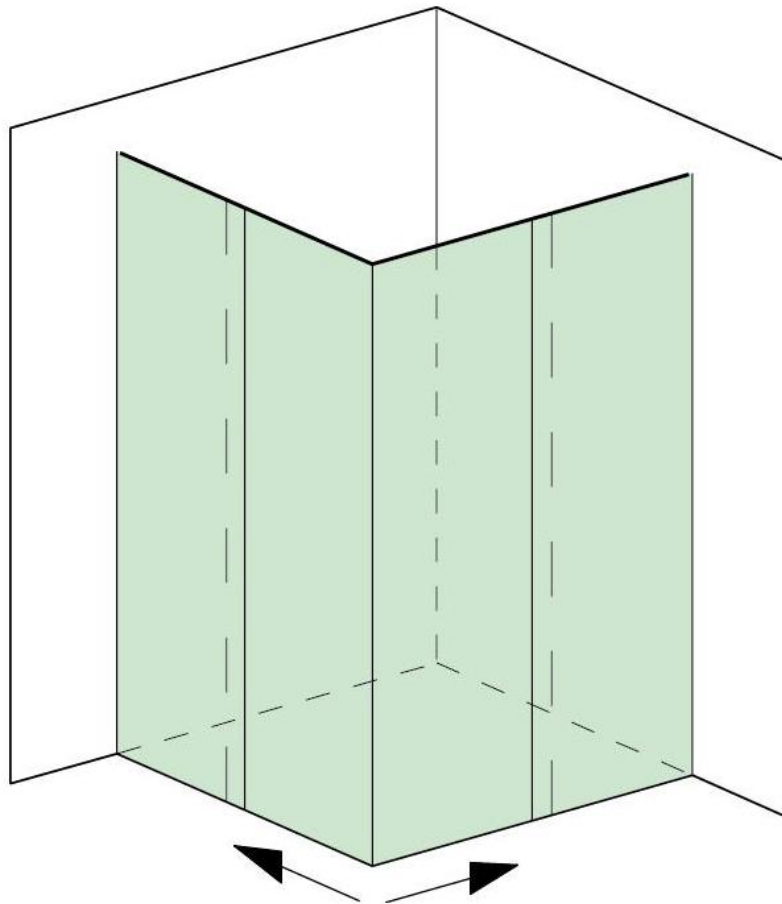

18.70002.21

Aquant 40, complete set corner shower, double-leaf, with corner entry, 2 x Comfort Stop and Perfect Close

Material: aluminium
Finish: chrome effect
Mounting: wall assembly
Glass thickness: 8 mm
Sales unit (SU): St
Unit package: 1.00
Shape: square
Measures: 950 mm
Carrying capacity: 20 kg/set

contains: 2 x profile set, 2 x accessory set door leaf 20 kg, 2 x accessory set assembly, 1 x accessory set corner piece, incl. damping / self-closing system on both sides, without knob

533.EV186.1510