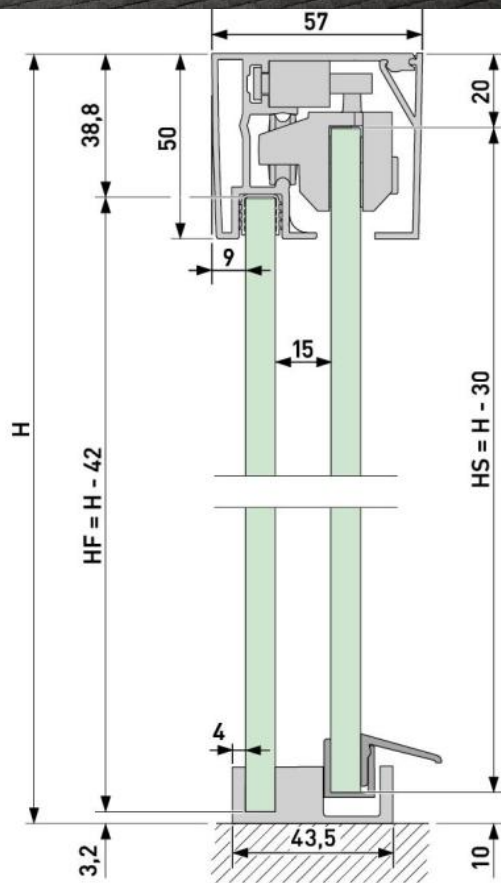

18.70002.21

Aquant 40, complete set corner shower, double-leaf, with corner entry, 2 x Comfort Stop and Perfect Close

Material: aluminium
Finish: chrome effect
Mounting: wall assembly
Glass thickness: 8 mm
Sales unit (SU): St
Unit package: 1.00
Shape: square
Measures: 950 mm
Carrying capacity: 20 kg/set

contains: 2 x profile set, 2 x accessory set door leaf 20 kg, 2 x accessory set assembly, 1 x accessory set corner piece, incl. damping / self-closing system on both sides, without knob

533.EV186.1510