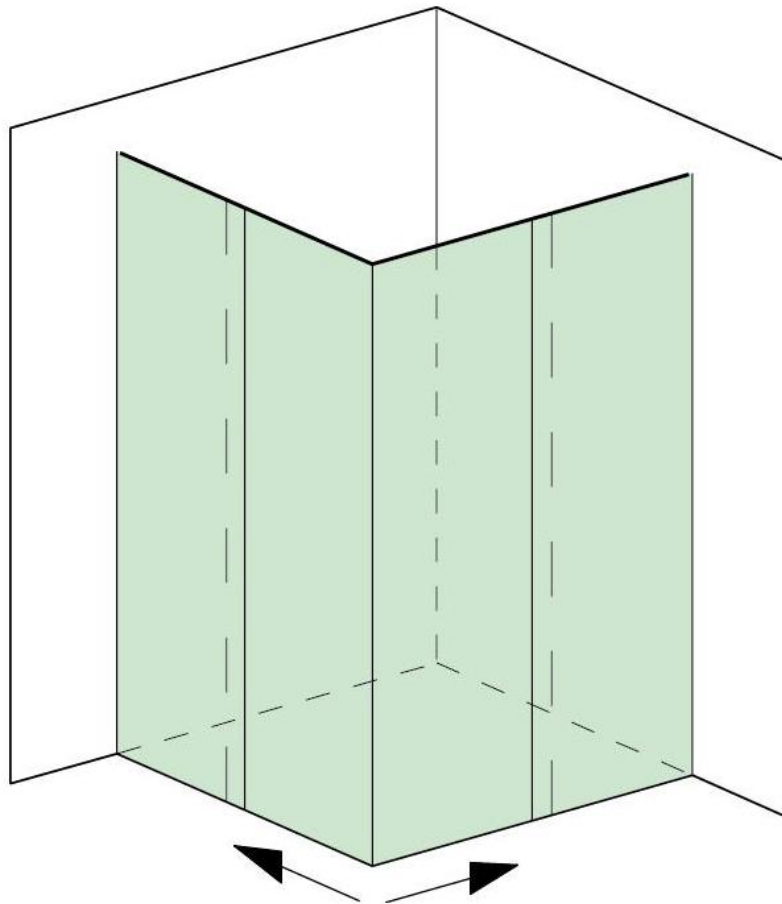

### Aquant 40, complete set corner shower, double-leaf, with corner entry, 2 x Comfort Stop and Perfect Close

Material: aluminium  
Finish: chrome effect  
Mounting: wall assembly  
Glass thickness: 8 mm  
Sales unit (SU): St  
Unit package: 1.00  
Shape: square  
Measures: 1150 mm  
Carrying capacity: 40 kg/set

contains: 2 x profile set, 1 x accessory set door leaf 40 kg, 1 accessory set assembly, 1 x accessory set corner piece, incl. soft-closing / self-closing system on both sides, without knob

533.EV186.1510