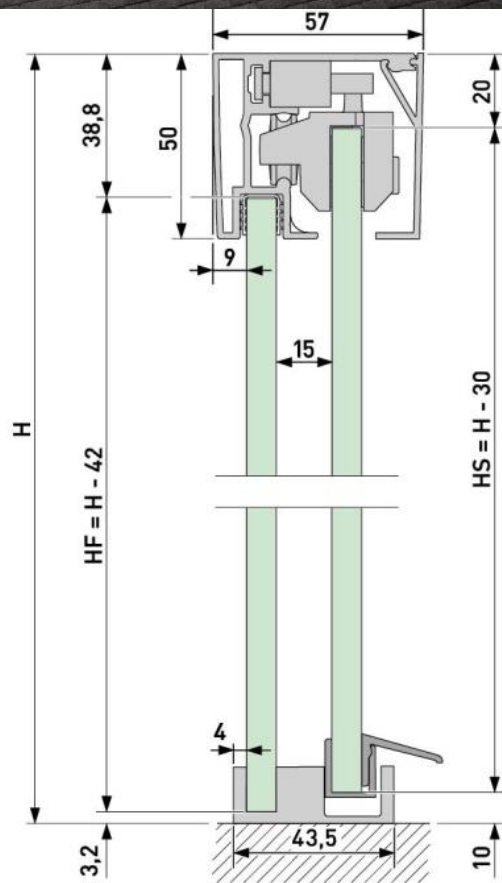

## 18.70003.21

### Aquant 40, complete set corner shower, double-leaf, with corner entry, 2 x Comfort Stop and Perfect Close

Material: aluminium  
Finish: chrome effect  
Mounting: wall assembly  
Glass thickness: 8 mm  
Sales unit (SU): St  
Unit package: 1.00  
Shape: square  
Measures: 1150 mm  
Carrying capacity: 40 kg/set

contains: 2 x profile set, 1 x accessory set door leaf 40 kg, 1 accessory set assembly, 1 x accessory set corner piece, incl. soft-closing / self-closing system on both sides, without knob

533.EV186.1510