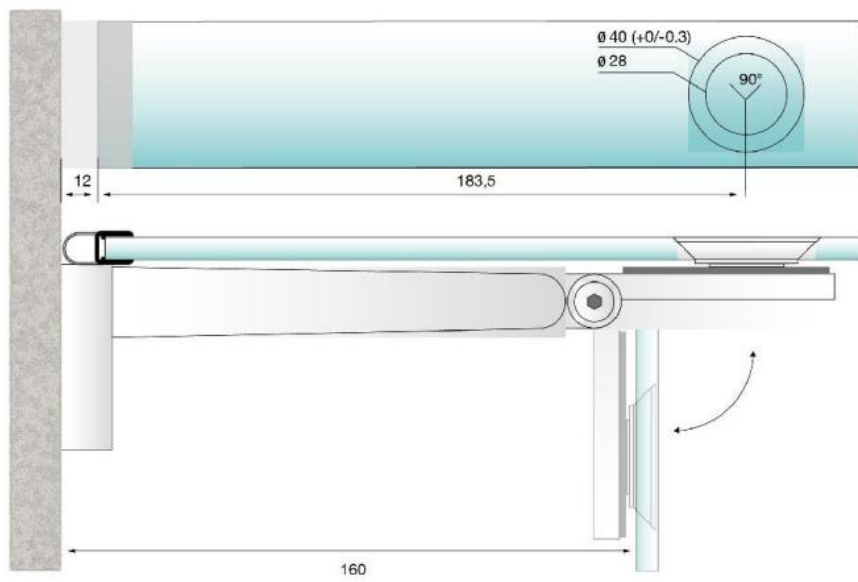

61.80003.01

Tragarm Hebe-Senk Poseidon VarionPlus

Material: brass
Finish: chrome polished
Mounting: glass/wall, DIN left
Glass thickness: 8 mm
Sales unit (SU): St
Unit package: 2.00
Shape: rounded off
Glass processing: Glass drill hole : $\varnothing 28 / 40$ mm
Carrying capacity: 50 kg/pair

max. Türbreite 1100 mm

Anschraubplatte