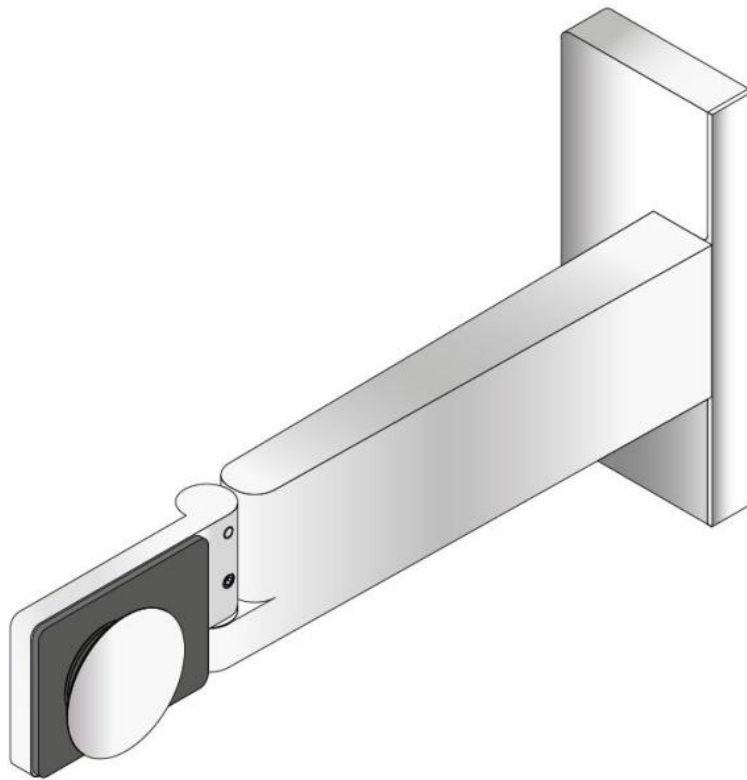

61.80003.01

Tragarm Hebe-Senk Poseidon VarionPlus

Material: brass
Finish: chrome polished
Mounting: glass/wall, DIN left
Glass thickness: 8 mm
Sales unit (SU): St
Unit package: 2.00
Shape: rounded off
Glass processing: Glass drill hole : $\varnothing 28 / 40$ mm
Carrying capacity: 50 kg/pair

max. Türbreite 1100 mm

Anschraubplatte