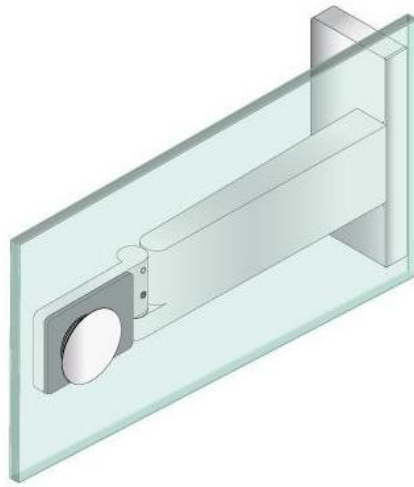

61.80003.01

Tragarm Hebe-Senk Poseidon VarionPlus

Material: brass
Finish: chrome polished
Mounting: glass/wall, DIN left
Glass thickness: 8 mm
Sales unit (SU): St
Unit package: 2.00
Shape: rounded off
Glass processing: Glass drill hole : $\varnothing 28 / 40$ mm
Carrying capacity: 50 kg/pair

max. Türbreite 1100 mm

Anschraubplatte