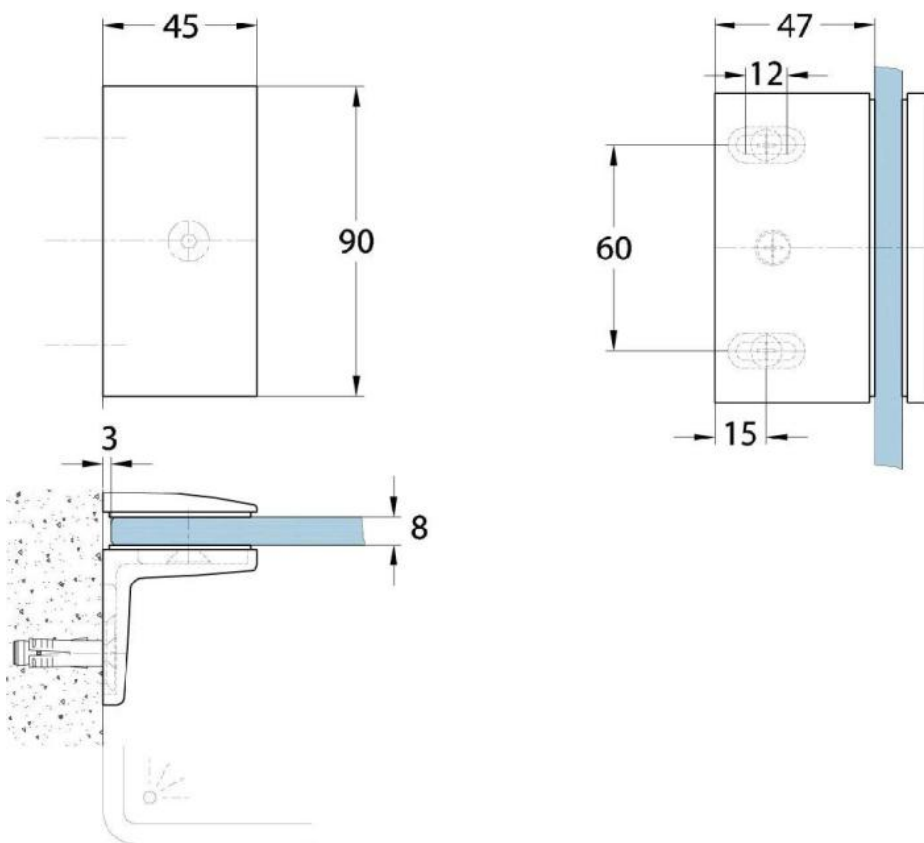

15.81080.01

Winkelverbinder Classtec Bella mit Langlochplatte

Material: brass
Finish: chrome polished
Mounting: glass/wall 90°
Glass thickness: 8 / 10 mm
Sales unit (SU): St
Unit package: 1.00
Shape: square

Variante 1
Variation 1

Variante 2
Variation 2