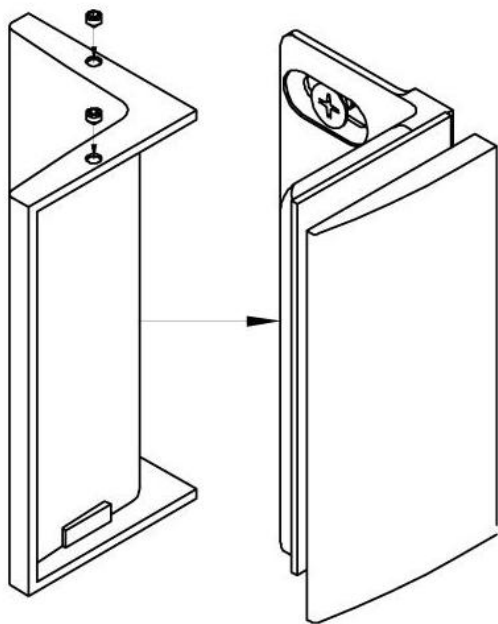

15.81080.01

Winkelverbinder Classtec Bella mit Langlochplatte

Material: brass
Finish: chrome polished
Mounting: glass/wall 90°
Glass thickness: 8 / 10 mm
Sales unit (SU): St
Unit package: 1.00
Shape: square