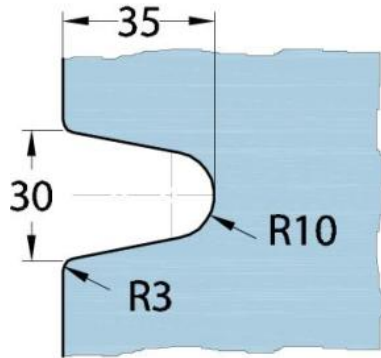

15.81080.01

Winkelverbinder Classtec Bella mit Langlochplatte

Material: brass
Finish: chrome polished
Mounting: glass/wall 90°
Glass thickness: 8 / 10 mm
Sales unit (SU): St
Unit package: 1.00
Shape: square

Variante 1
Variation 1

Variante 2
Variation 2