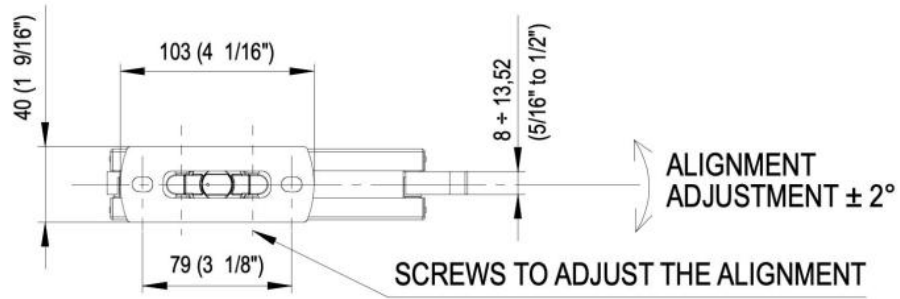

31.80215.21

Hydraulic hinge VERTO VT 101E10 Outdoor

Material: aluminium
Finish: chrome effect
Mounting: door at the bottom
Glass thickness: 8 - 13.52 mm
Sales unit (SU): St
Unit package: 1.00
Shape: square
Glass processing: Notch
Carrying capacity: 100 kg/pair

suitable for doors in indoor and protected outdoor areas, has 4 functions: regulation of the closing speed, adjustment of the end swing, 3-dimensional bearing adjustment and integrated brake against wind influences. Locking at 0° / +90° / -90°, automatic closing from +80° and -80°, max. door width 1000 mm, for temperatures from -15°C to + 50°C