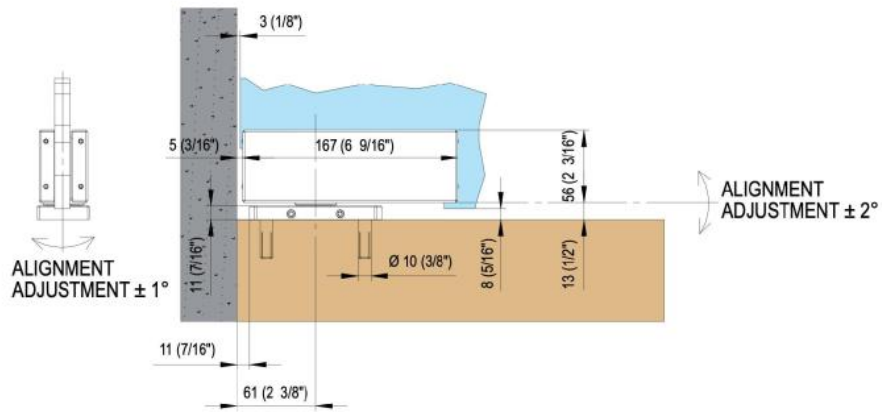

31.80215.21

Hydraulic hinge VERTO VT 101E10 Outdoor

Material: aluminium
Finish: chrome effect
Mounting: door at the bottom
Glass thickness: 8 - 13.52 mm
Sales unit (SU): St
Unit package: 1.00
Shape: square
Glass processing: Notch
Carrying capacity: 100 kg/pair

suitable for doors in indoor and protected outdoor areas, has 4 functions: regulation of the closing speed, adjustment of the end swing, 3-dimensional bearing adjustment and integrated brake against wind influences. Locking at 0° / +90° / -90°, automatic closing from +80° and -80°, max. door width 1000 mm, for temperatures from -15°C to + 50°C