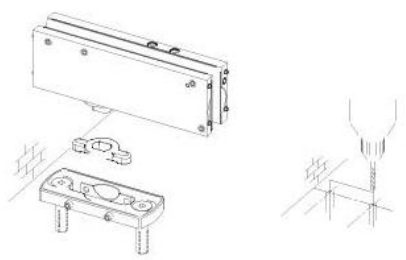

31.80215.21

Hydraulic hinge VERTO VT 101E10 Outdoor

Material: aluminium
Finish: chrome effect
Mounting: door at the bottom
Glass thickness: 8 - 13.52 mm
Sales unit (SU): St
Unit package: 1.00
Shape: square
Glass processing: Notch
Carrying capacity: 100 kg/pair

suitable for doors in indoor and protected outdoor areas, has 4 functions: regulation of the closing speed, adjustment of the end swing, 3-dimensional bearing adjustment and integrated brake against wind influences. Locking at 0° / +90° / -90°, automatic closing from +80° and -80°, max. door width 1000 mm, for temperatures from -15°C to + 50°C