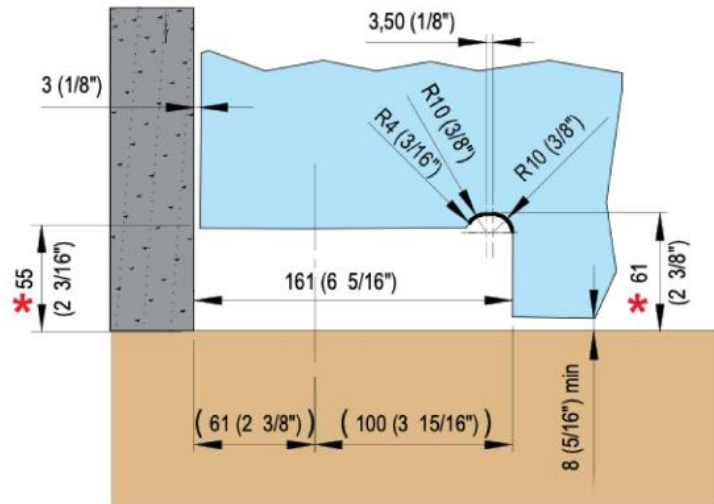

31.80215.21

Hydraulic hinge VERTO VT 101E10 Outdoor

Material: aluminium
Finish: chrome effect
Mounting: door at the bottom
Glass thickness: 8 - 13.52 mm
Sales unit (SU): St
Unit package: 1.00
Shape: square
Glass processing: Notch
Carrying capacity: 100 kg/pair

suitable for doors in indoor and protected outdoor areas, has 4 functions: regulation of the closing speed, adjustment of the end swing, 3-dimensional bearing adjustment and integrated brake against wind influences. Locking at 0° / +90° / -90°, automatic closing from +80° and -80°, max. door width 1000 mm, for temperatures from -15°C to + 50°C

* DISTANZA DA TERRA - DISTANCIA DESDE EL SUELO -
 DISTANCE FROM THE FLOOR - ABSTAND VOM BODEN - DISTANCE AU SOL