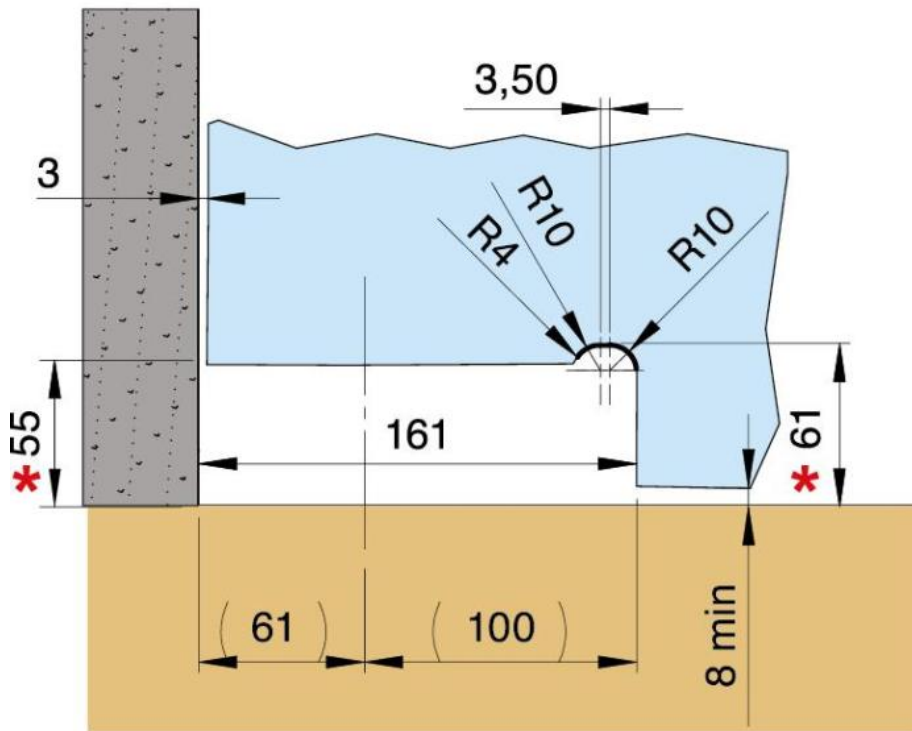

### Hydraulikscharnier Unica Indoor, Bodenmontage mit Bodenplatte ohne Bohrung

Material: aluminium  
Finish: chrome effect  
Mounting: door at the bottom  
Glass thickness: 8 - 13.52 mm  
Sales unit (SU): St  
Unit package: 1.00  
Shape: square  
Glass processing: Notch  
Carrying capacity: 100 kg/pair

only suitable for indoor doors. Unica Indoor has 3 functions: regulation of the closing speed, adjustment of the end swing and 3-dimensional bearing adjustment. Locking at 0° / +90° / -90°

Standardmontage / Montage standard /  
Standard mounting

\* Abstand vom Boden / Distance au sol / Distance from the floor

Versetzte Montage / Montage déplacé /  
Displaced mounting

\* Abstand vom Boden / Distance au sol / Distance from the floor