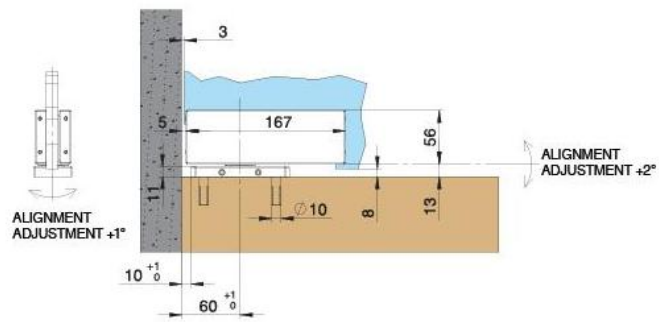

### Hydraulikscharnier Unica Indoor, Bodenmontage mit Bodenplatte ohne Bohrung

Material: aluminium  
Finish: chrome effect  
Mounting: door at the bottom  
Glass thickness: 8 - 13.52 mm  
Sales unit (SU): St  
Unit package: 1.00  
Shape: square  
Glass processing: Notch  
Carrying capacity: 100 kg/pair

only suitable for indoor doors. Unica Indoor has 3 functions: regulation of the closing speed, adjustment of the end swing and 3-dimensional bearing adjustment. Locking at 0° / +90° / -90°

Standardmontage / Montage standard /  
Standard mounting