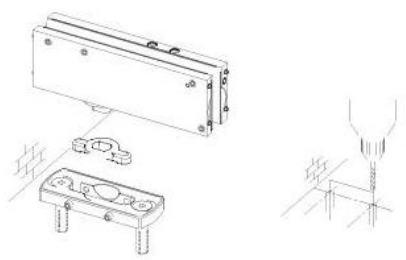

### Hydraulikscharnier Unica Indoor, Bodenmontage mit Bodenplatte ohne Bohrung

Material: aluminium  
Finish: chrome effect  
Mounting: door at the bottom  
Glass thickness: 8 - 13.52 mm  
Sales unit (SU): St  
Unit package: 1.00  
Shape: square  
Glass processing: Notch  
Carrying capacity: 100 kg/pair

only suitable for indoor doors. Unica Indoor has 3 functions: regulation of the closing speed, adjustment of the end swing and 3-dimensional bearing adjustment. Locking at 0° / +90° / -90°

Standardmontage / Montage standard /  
Standard mounting