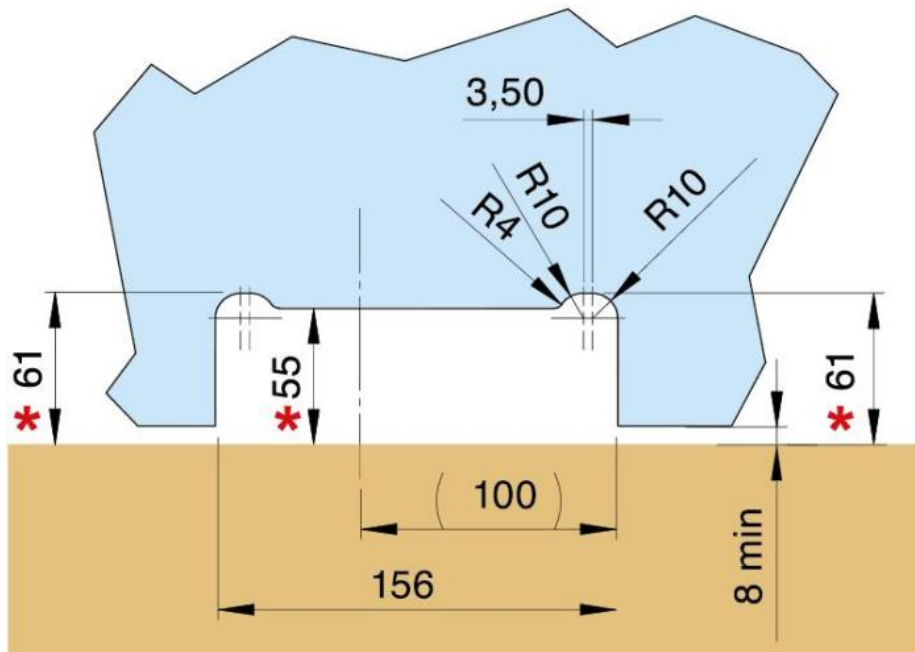

### Hydraulikscharnier Unica Indoor, Bodenmontage mit Bodenplatte ohne Bohrung

Material: aluminium  
Finish: chrome effect  
Mounting: door at the bottom  
Glass thickness: 8 - 13.52 mm  
Sales unit (SU): St  
Unit package: 1.00  
Shape: square  
Glass processing: Notch  
Carrying capacity: 100 kg/pair

only suitable for indoor doors. Unica Indoor has 3 functions: regulation of the closing speed, adjustment of the end swing and 3-dimensional bearing adjustment. Locking at 0° / +90° / -90°

Standardmontage / Montage standard /  
Standard mounting

\* Abstand vom Boden / Distance au sol / Distance from the floor

Versetzte Montage / Montage déplacé /  
Displaced mounting

\* Abstand vom Boden / Distance au sol / Distance from the floor