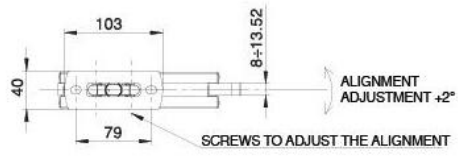

### Hydraulikscharnier Unica Indoor, Bodenmontage mit Bodenplatte ohne Bohrung

Material: aluminium  
Finish: chrome effect  
Mounting: door at the bottom  
Glass thickness: 8 - 13.52 mm  
Sales unit (SU): St  
Unit package: 1.00  
Shape: square  
Glass processing: Notch  
Carrying capacity: 100 kg/pair

only suitable for indoor doors. Unica Indoor has 3 functions: regulation of the closing speed, adjustment of the end swing and 3-dimensional bearing adjustment. Locking at 0° / +90° / -90°

Standardmontage / Montage standard /  
Standard mounting