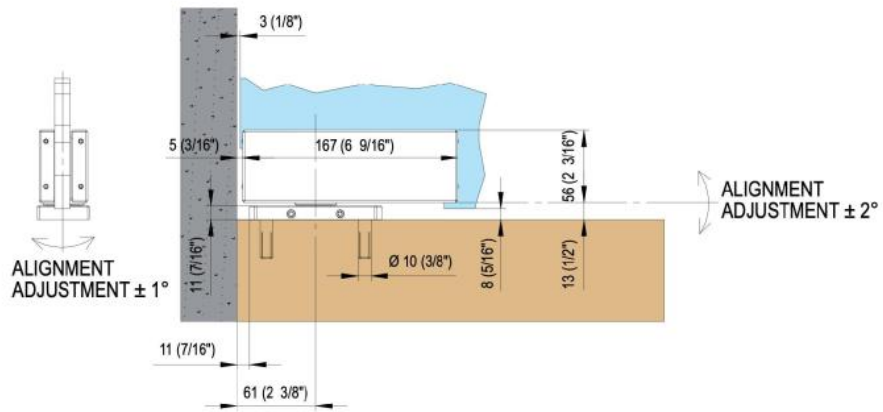

31.80215.27

Hydraulic hinge VERTO VT 101E10 Outdoor

Material: aluminium
Finish: black anodized
Mounting: door at the bottom
Glass thickness: 8 - 13.52 mm
Sales unit (SU): St
Unit package: 1.00
Shape: square
Glass processing: Notch
Carrying capacity: 100 kg/pair

suitable for doors in indoor and protected outdoor areas, has 4 functions: regulation of the closing speed, adjustment of the end swing, 3-dimensional bearing adjustment and integrated brake against wind influences. Locking at 0° / +90° / -90°, automatic closing from +80° and -80°, max. door width 1000 mm, for temperatures from -15°C to + 50°C