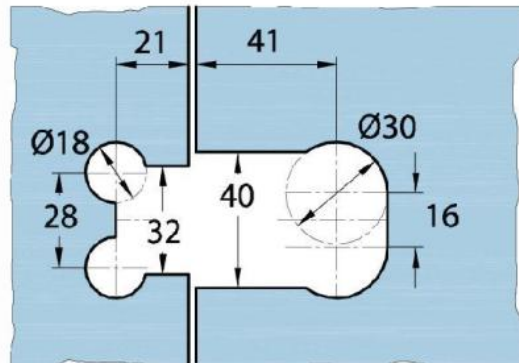

15.07830.07

Shower door hinge Milano Original

Material: brass
Finish: BlackLine RAL 9005 matt
Mounting: glass/glass 180°
Glass thickness: 8 / 10 mm
Sales unit (SU): St
Unit package: 1.00
Shape: square
Carrying capacity: 50 kg/pair

opening on both sides, concealed screw connection, prepared for 8 mm toughened safety glass, max. door size 800 x 2250 mm or 50 kg/pair, infinitely adjustable in the zero position (latching)

Ohne Dichtprofil / sans joint