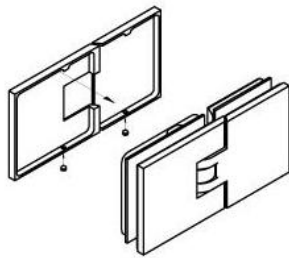

15.07830.07

Shower door hinge Milano Original

Material: brass
Finish: BlackLine RAL 9005 matt
Mounting: glass/glass 180°
Glass thickness: 8 / 10 mm
Sales unit (SU): St
Unit package: 1.00
Shape: square
Carrying capacity: 50 kg/pair

opening on both sides, concealed screw connection, prepared for 8 mm toughened safety glass, max. door size 800 x 2250 mm or 50 kg/pair, infinitely adjustable in the zero position (latching)

Ohne Dichtprofil / sans joint