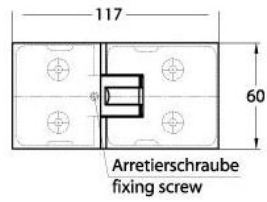

15.07830.07

Shower door hinge Milano Original

Material: brass
Finish: BlackLine RAL 9005 matt
Mounting: glass/glass 180°
Glass thickness: 8 / 10 mm
Sales unit (SU): St
Unit package: 1.00
Shape: square
Carrying capacity: 50 kg/pair

opening on both sides, concealed screw connection, prepared for 8 mm toughened safety glass, max. door size 800 x 2250 mm or 50 kg/pair, infinitely adjustable in the zero position (latching)

Ohne Dichtprofil / sans joint