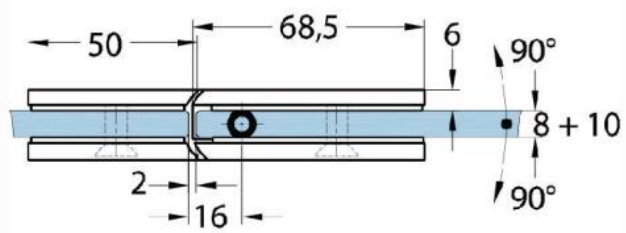

15.07830.07

Shower door hinge Milano Original

Material: brass
Finish: BlackLine RAL 9005 matt
Mounting: glass/glass 180°
Glass thickness: 8 / 10 mm
Sales unit (SU): St
Unit package: 1.00
Shape: square
Carrying capacity: 50 kg/pair

opening on both sides, concealed screw connection, prepared for 8 mm toughened safety glass, max. door size 800 x 2250 mm or 50 kg/pair, infinitely adjustable in the zero position (latching)

Ohne Dichtprofil / sans joint