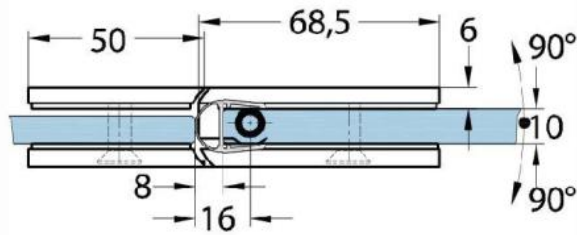

Mit Dichtprofil / avec joint