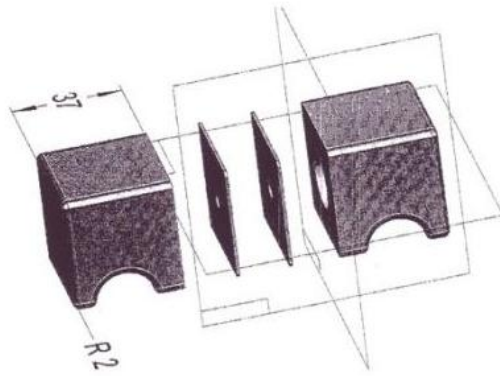

59.49412.96

Duschtürknopf

Material: brass
Finish: BlackLine RAL 9005 polish
Mounting: glass assembly (pair)
Glass thickness: 6 - 10 mm
Sales unit (SU): Pr
Unit package: 1.00
Shape: square
Measures: 40 x 40 mm
Measure A: 40 mm
Measure B: 40 mm
Glass processing: Glass drill hole : Ø12 mm
Thread: M6

inkl. Gummidichtungen

$\text{Ø}12$