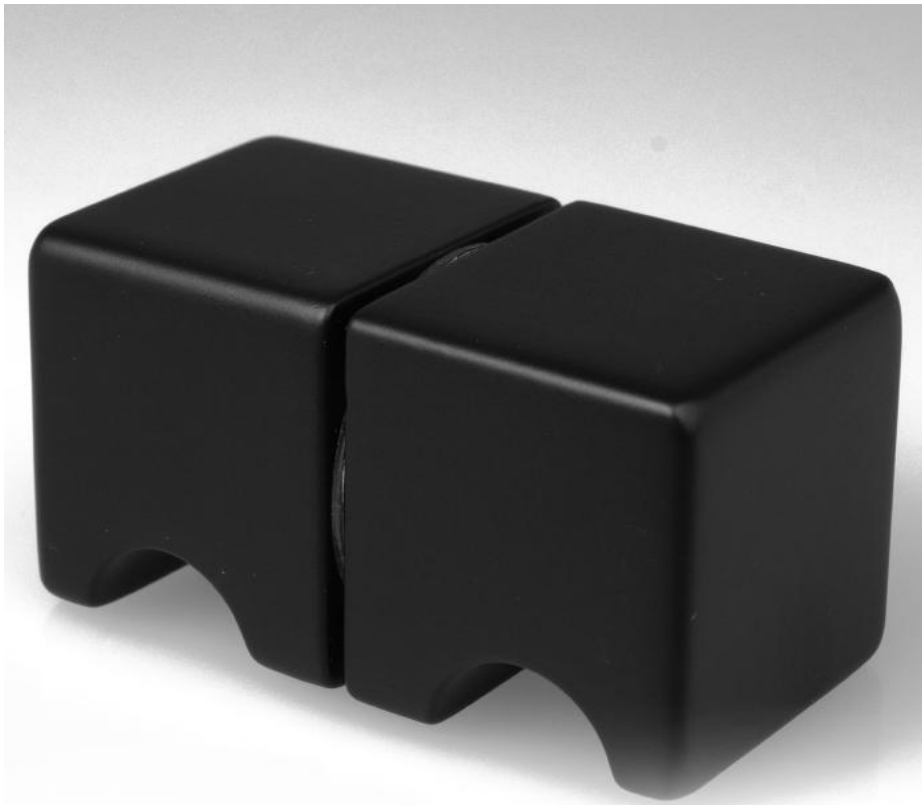

## Duschtürknopf

Material: brass  
Finish: BlackLine RAL 9005 matt  
Mounting: glass assembly (pair)  
Glass thickness: 6 - 10 mm  
Sales unit (SU): Pr  
Unit package: 1.00  
Shape: square  
Measures: 40 x 40 mm  
Measure A: 40 mm  
Measure B: 40 mm  
Glass processing: Glass drill hole : Ø12 mm  
Thread: M6

inkl. Gummidichtungen

Ø12