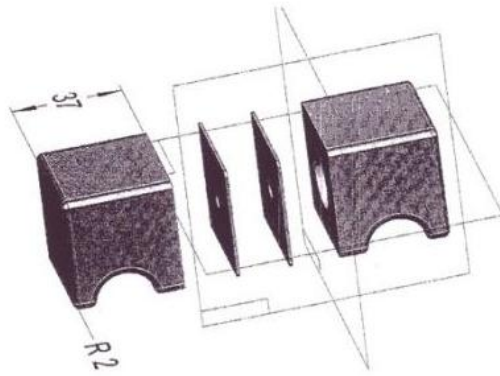

## Duschtürknopf

Material: brass  
Finish: BlackLine RAL 9005 matt  
Mounting: glass assembly (pair)  
Glass thickness: 6 - 10 mm  
Sales unit (SU): Pr  
Unit package: 1.00  
Shape: square  
Measures: 40 x 40 mm  
Measure A: 40 mm  
Measure B: 40 mm  
Glass processing: Glass drill hole : Ø12 mm  
Thread: M6

inkl. Gummidichtungen

Ø12