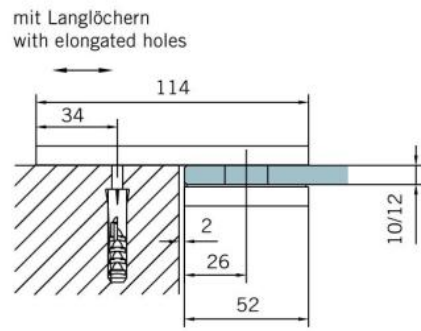

29.70188.01

Flat connector BF 112 / BF 112 XL / BH 112

Material: brass
Finish: chrome polished
Mounting: glass/wall 180°
Glass thickness: 8 / 10 mm
Sales unit (SU): St
Unit package: 2.00
Carrying capacity: 60 kg/pair

invisible screw connection

mit Langlöchern
with elongated holes

Fixteil I fixed panel

Fixteil I fixed panel