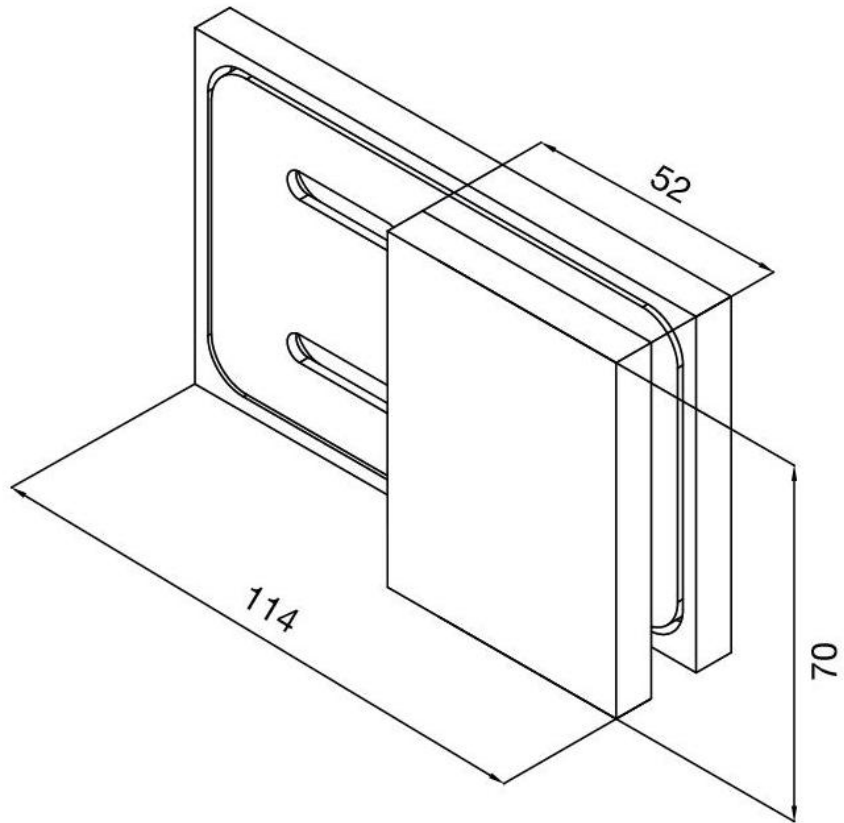

29.70188.01

Flat connector BF 112 / BF 112 XL / BH 112

Material: brass
Finish: chrome polished
Mounting: glass/wall 180°
Glass thickness: 8 / 10 mm
Sales unit (SU): St
Unit package: 2.00
Carrying capacity: 60 kg/pair

invisible screw connection

mit Langlöchern
with elongated holes

Fixteil I fixed panel

Fixteil I fixed panel