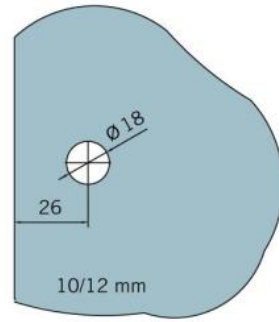

29.70188.01

Flat connector BF 112 / BF 112 XL / BH 112

Material: brass
Finish: chrome polished
Mounting: glass/wall 180°
Glass thickness: 8 / 10 mm
Sales unit (SU): St
Unit package: 2.00
Carrying capacity: 60 kg/pair

invisible screw connection

mit Langlöchern
with elongated holes

Fixteil I fixed panel

Fixteil I fixed panel