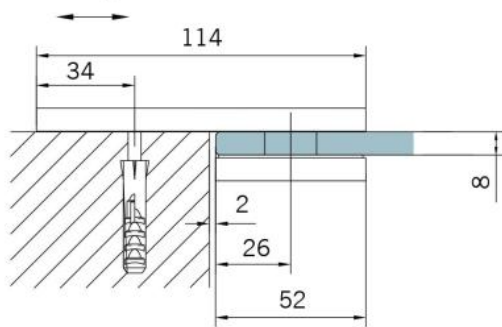

29.70188.01

Flat connector BF 112 / BF 112 XL / BH 112

Material: brass
Finish: chrome polished
Mounting: glass/wall 180°
Glass thickness: 8 / 10 mm
Sales unit (SU): St
Unit package: 2.00
Carrying capacity: 60 kg/pair

invisible screw connection

mit Langlöchern
with elongated holes

Fixteil I fixed panel

Fixteil I fixed panel