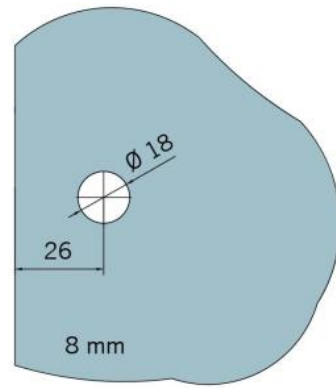

29.70188.01

Flat connector BF 112 / BF 112 XL / BH 112

Material: brass
Finish: chrome polished
Mounting: glass/wall 180°
Glass thickness: 8 / 10 mm
Sales unit (SU): St
Unit package: 2.00
Carrying capacity: 60 kg/pair

invisible screw connection

mit Langlöchern
with elongated holes

Fixteil I fixed panel

Fixteil I fixed panel