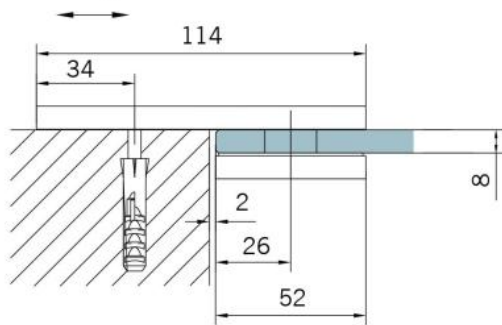

### Flat connector BF 112 / BF 112 XL / BH 112

Material: brass  
Finish: inox effect  
Mounting: glass/wall 180°  
Glass thickness: 8 / 10 mm  
Sales unit (SU): St  
Unit package: 2.00  
Carrying capacity: 60 kg/pair

invisible screw connection

mit Langlöchern  
with elongated holes

Fixteil I fixed panel

Fixteil I fixed panel