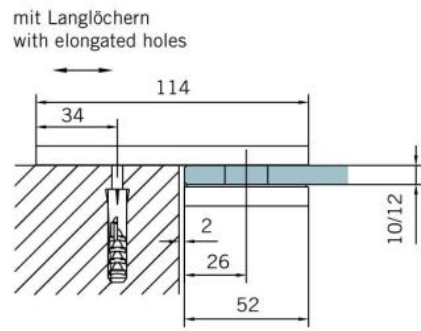

### Flat connector BF 112 / BF 112 XL / BH 112

Material: brass  
Finish: inox effect  
Mounting: glass/wall 180°  
Glass thickness: 8 / 10 mm  
Sales unit (SU): St  
Unit package: 2.00  
Carrying capacity: 60 kg/pair

invisible screw connection

mit Langlöchern  
with elongated holes

Fixteil I fixed panel

Fixteil I fixed panel