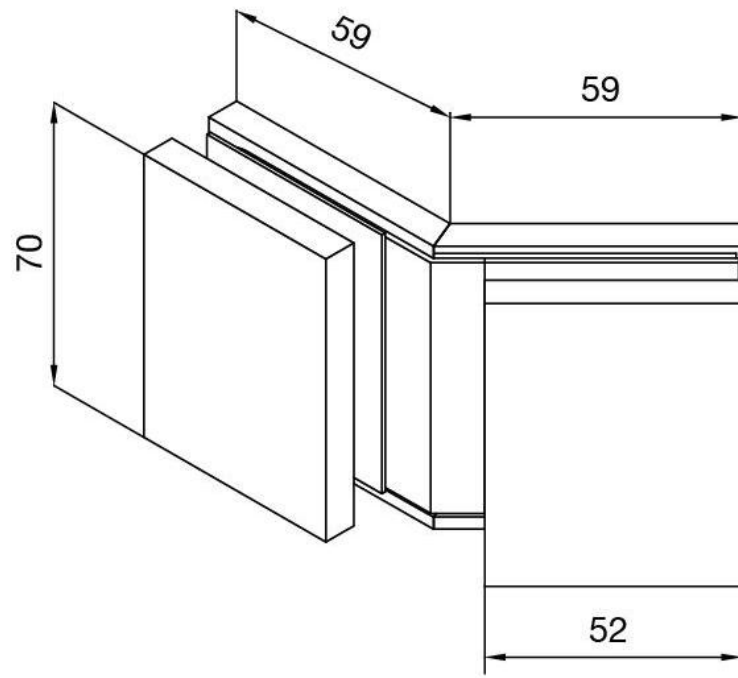

29.70191.01

Angle connector BF 112 / BF 112 XL / BH 112

Material: brass
Finish: chrome polished
Mounting: glass/glass 135°
Glass thickness: 8 / 10 mm
Sales unit (SU): St
Unit package: 2.00
Carrying capacity: 60 kg/pair

invisible screw connection

Fixteil I fixed panel

Fixteil I fixed panel