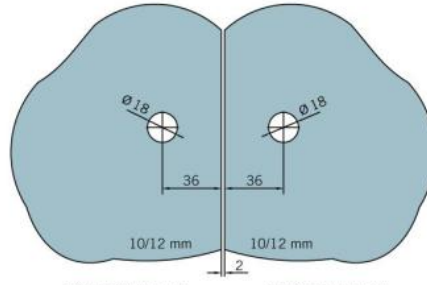

29.70191.01

Angle connector BF 112 / BF 112 XL / BH 112

Material: brass
Finish: chrome polished
Mounting: glass/glass 135°
Glass thickness: 8 / 10 mm
Sales unit (SU): St
Unit package: 2.00
Carrying capacity: 60 kg/pair

invisible screw connection

Fixteil I fixed panel

Fixteil I fixed panel