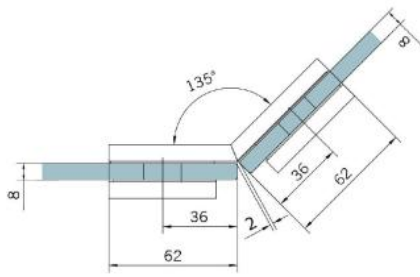

29.70191.01

Angle connector BF 112 / BF 112 XL / BH 112

Material: brass
Finish: chrome polished
Mounting: glass/glass 135°
Glass thickness: 8 / 10 mm
Sales unit (SU): St
Unit package: 2.00
Carrying capacity: 60 kg/pair

invisible screw connection

Fixteil I fixed panel

Fixteil I fixed panel