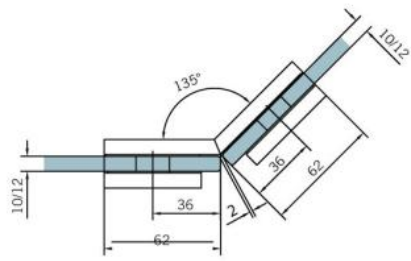

29.70191.01

Angle connector BF 112 / BF 112 XL / BH 112

Material: brass
Finish: chrome polished
Mounting: glass/glass 135°
Glass thickness: 8 / 10 mm
Sales unit (SU): St
Unit package: 2.00
Carrying capacity: 60 kg/pair

invisible screw connection

Fixteil I fixed panel

Fixteil I fixed panel