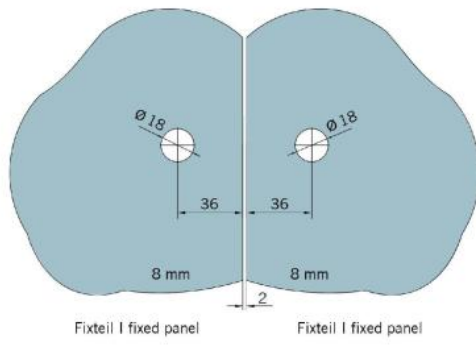

29.70191.01

Angle connector BF 112 / BF 112 XL / BH 112

Material: brass
Finish: chrome polished
Mounting: glass/glass 135°
Glass thickness: 8 / 10 mm
Sales unit (SU): St
Unit package: 2.00
Carrying capacity: 60 kg/pair

invisible screw connection

Fixteil I fixed panel

Fixteil I fixed panel