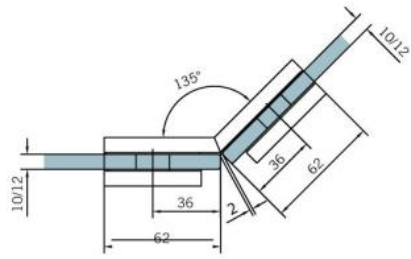

29.70191.04

Angle connector BF 112 / BF 112 XL / BH 112

Material: brass
Finish: inox effect
Mounting: glass/glass 135°
Glass thickness: 8 / 10 mm
Sales unit (SU): St
Unit package: 2.00
Carrying capacity: 60 kg/pair

invisible screw connection

Fixteil I fixed panel

Fixteil I fixed panel