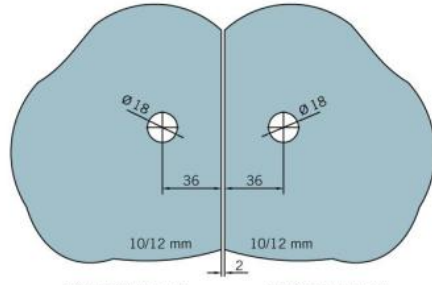

29.70191.04

Angle connector BF 112 / BF 112 XL / BH 112

Material: brass
Finish: inox effect
Mounting: glass/glass 135°
Glass thickness: 8 / 10 mm
Sales unit (SU): St
Unit package: 2.00
Carrying capacity: 60 kg/pair

invisible screw connection

Fixteil I fixed panel

Fixteil I fixed panel