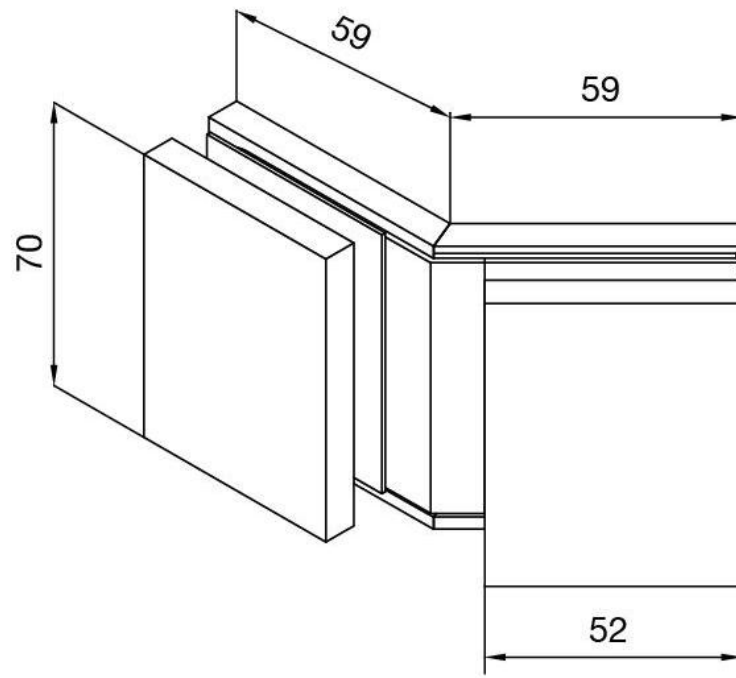

29.70191.04

Angle connector BF 112 / BF 112 XL / BH 112

Material: brass
Finish: inox effect
Mounting: glass/glass 135°
Glass thickness: 8 / 10 mm
Sales unit (SU): St
Unit package: 2.00
Carrying capacity: 60 kg/pair

invisible screw connection

Fixteil I fixed panel

Fixteil I fixed panel