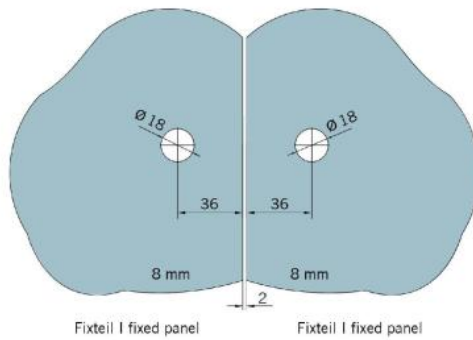

29.70191.04

Angle connector BF 112 / BF 112 XL / BH 112

Material: brass
Finish: inox effect
Mounting: glass/glass 135°
Glass thickness: 8 / 10 mm
Sales unit (SU): St
Unit package: 2.00
Carrying capacity: 60 kg/pair

invisible screw connection

Fixteil I fixed panel

Fixteil I fixed panel