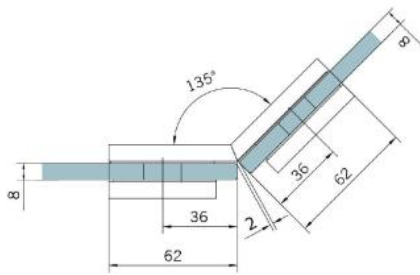

29.70191.04

Angle connector BF 112 / BF 112 XL / BH 112

Material: brass
Finish: inox effect
Mounting: glass/glass 135°
Glass thickness: 8 / 10 mm
Sales unit (SU): St
Unit package: 2.00
Carrying capacity: 60 kg/pair

invisible screw connection

Fixteil I fixed panel

Fixteil I fixed panel