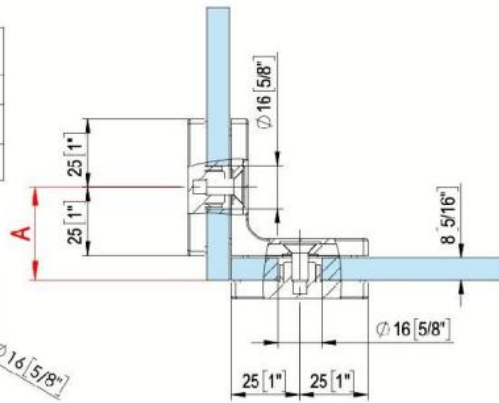

### Winkelverbinder Fina N

Material: brass  
Finish: chrome polished  
Mounting: glass/glass 90°  
Glass thickness: 6 / 8 / 10 mm  
Sales unit (SU): St  
Unit package: 1.00  
Shape: square  
Carrying capacity: 45 kg/pair

max. Türbreite 900 mm

CUT 1	Glass Thickness	A
	6 [1/4"]	32 [1 1/4"]
	8 [5/16"]	34 [1 5/16"]
	10 [3/8"]	36 [1 7/16"]

CUT 2	Glass Thickness	A
	6 [1/4"]	31 [1 1/4"]
	8 [5/16"]	33 [1 5/16"]
	10 [3/8"]	35 [1 3/8"]