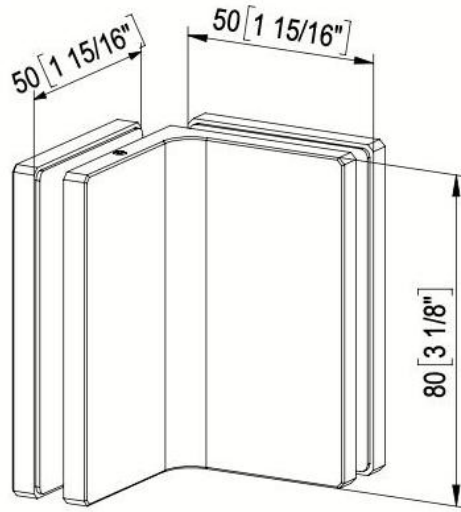

### Winkelverbinder Fina N

Material: brass  
Finish: chrome polished  
Mounting: glass/glass 90°  
Glass thickness: 6 / 8 / 10 mm  
Sales unit (SU): St  
Unit package: 1.00  
Shape: square  
Carrying capacity: 45 kg/pair

max. Türbreite 900 mm

CUT 1	Glass Thickness	A
	6 [1/4"]	32 [1 1/4"]
	8 [5/16"]	34 [1 5/16"]
	10 [3/8"]	36 [1 7/16"]

CUT 2	Glass Thickness	A
	6 [1/4"]	31 [1 1/4"]
	8 [5/16"]	33 [1 5/16"]
	10 [3/8"]	35 [1 3/8"]