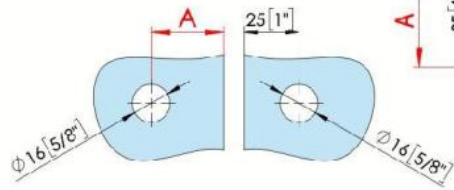

### Winkelverbinder Fina N

Material: brass  
Finish: chrome polished  
Mounting: glass/glass 90°  
Glass thickness: 6 / 8 / 10 mm  
Sales unit (SU): St  
Unit package: 1.00  
Shape: square  
Carrying capacity: 45 kg/pair

max. Türbreite 900 mm

CUT 1	Glass Thickness	A
	6 [1/4"]	32 [1 1/4"]
	8 [5/16"]	34 [1 5/16"]
	10 [3/8"]	36 [1 7/16"]

CUT 2	Glass Thickness	A
	6 [1/4"]	31 [1 1/4"]
	8 [5/16"]	33 [1 5/16"]
	10 [3/8"]	35 [1 3/8"]