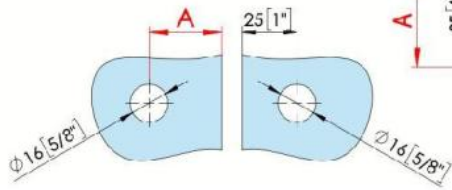

31.85056.04

Winkelverbinder Fina N

Material: brass
Finish: inox effect
Mounting: glass/glass 90°
Glass thickness: 6 / 8 / 10 mm
Sales unit (SU): St
Unit package: 1.00
Shape: square
Carrying capacity: 45 kg/pair

max. Türbreite 900 mm

| CUT 1 | Glass Thickness | A |
|-------|-----------------|--------------|
| | 6 [1/4"] | 32 [1 1/4"] |
| | 8 [5/16"] | 34 [1 5/16"] |
| | 10 [3/8"] | 36 [1 7/16"] |

| CUT 2 | Glass Thickness | A |
|-------|-----------------|--------------|
| | 6 [1/4"] | 31 [1 1/4"] |
| | 8 [5/16"] | 33 [1 5/16"] |
| | 10 [3/8"] | 35 [1 3/8"] |