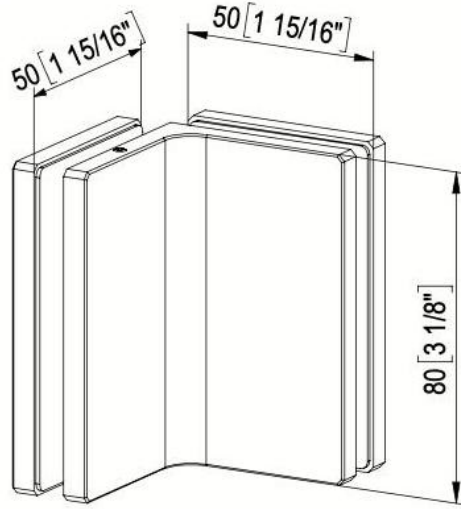

31.85056.04

Winkelverbinder Fina N

Material: brass
Finish: inox effect
Mounting: glass/glass 90°
Glass thickness: 6 / 8 / 10 mm
Sales unit (SU): St
Unit package: 1.00
Shape: square
Carrying capacity: 45 kg/pair

max. Türbreite 900 mm

| CUT 1 | Glass Thickness | A |
|-------|-----------------|--------------|
| | 6 [1/4"] | 32 [1 1/4"] |
| | 8 [5/16"] | 34 [1 5/16"] |
| | 10 [3/8"] | 36 [1 7/16"] |

| CUT 2 | Glass Thickness | A |
|-------|-----------------|--------------|
| | 6 [1/4"] | 31 [1 1/4"] |
| | 8 [5/16"] | 33 [1 5/16"] |
| | 10 [3/8"] | 35 [1 3/8"] |