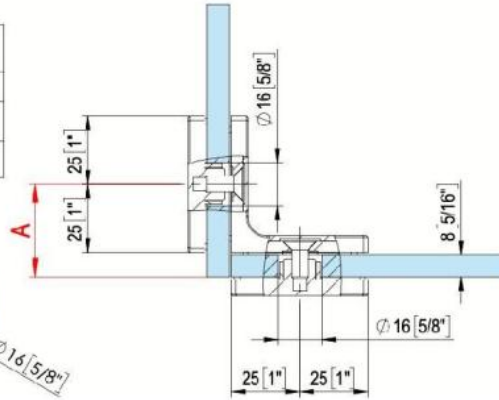

31.85056.04

Winkelverbinder Fina N

Material: brass
Finish: inox effect
Mounting: glass/glass 90°
Glass thickness: 6 / 8 / 10 mm
Sales unit (SU): St
Unit package: 1.00
Shape: square
Carrying capacity: 45 kg/pair

max. Türbreite 900 mm

| CUT 1 | Glass Thickness | A |
|-------|-----------------|--------------|
| | 6 [1/4"] | 32 [1 1/4"] |
| | 8 [5/16"] | 34 [1 5/16"] |
| | 10 [3/8"] | 36 [1 7/16"] |

| CUT 2 | Glass Thickness | A |
|-------|-----------------|--------------|
| | 6 [1/4"] | 31 [1 1/4"] |
| | 8 [5/16"] | 33 [1 5/16"] |
| | 10 [3/8"] | 35 [1 3/8"] |