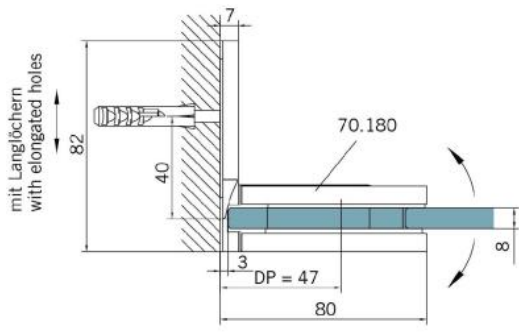

29.70180.07

Shower door hinge BF 112

| | |
|-----------------------|-------------------------|
| Material: | brass |
| Ausführung: | BlackLine RAL 9005 matt |
| Montage: | glass/wall |
| Glasstärke: | 8 mm |
| Verkaufseinheit (VE): | St |
| Packungseinheit (PE): | 2.00 |
| Tragkraft: | 45 kg/pair |

multiple and infinitely adjustable zero position, self-closing function from 20° (inside / outside), invisible screw connection

Tür I door

Tür I door