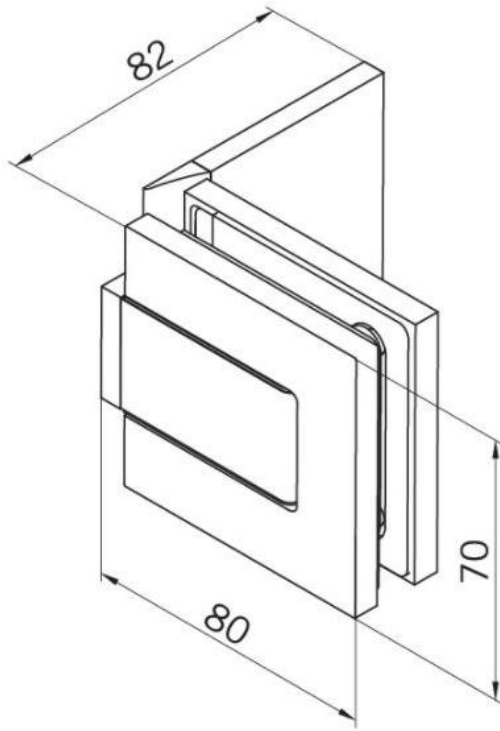

29.70180.07

Shower door hinge BF 112

| | |
|-----------------------|-------------------------|
| Material: | brass |
| Ausführung: | BlackLine RAL 9005 matt |
| Montage: | glass/wall |
| Glasstärke: | 8 mm |
| Verkaufseinheit (VE): | St |
| Packungseinheit (PE): | 2.00 |
| Tragkraft: | 45 kg/pair |

multiple and infinitely adjustable zero position, self-closing function from 20° (inside / outside), invisible screw connection

Tür I door

Tür I door