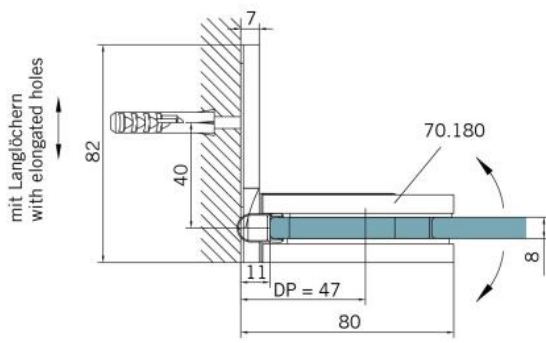

29.70180.07

Shower door hinge BF 112

| | |
|-----------------------|-------------------------|
| Material: | brass |
| Ausführung: | BlackLine RAL 9005 matt |
| Montage: | glass/wall |
| Glasstärke: | 8 mm |
| Verkaufseinheit (VE): | St |
| Packungseinheit (PE): | 2.00 |
| Tragkraft: | 45 kg/pair |

multiple and infinitely adjustable zero position, self-closing function from 20° (inside / outside), invisible screw connection

Tür I door

Tür I door