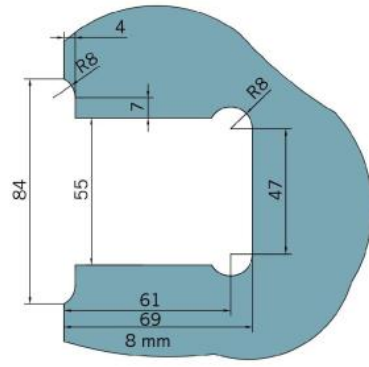

29.70180.07

Shower door hinge BF 112

| | |
|-----------------------|-------------------------|
| Material: | brass |
| Ausführung: | BlackLine RAL 9005 matt |
| Montage: | glass/wall |
| Glasstärke: | 8 mm |
| Verkaufseinheit (VE): | St |
| Packungseinheit (PE): | 2.00 |
| Tragkraft: | 45 kg/pair |

multiple and infinitely adjustable zero position, self-closing function from 20° (inside / outside), invisible screw connection

Tür I door

Tür I door