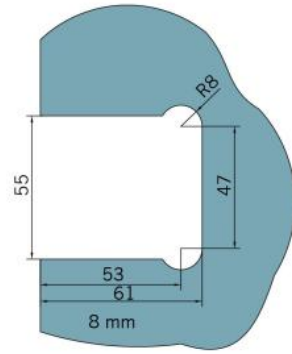

29.70180.07

Shower door hinge BF 112

| | |
|-----------------------|-------------------------|
| Material: | brass |
| Ausführung: | BlackLine RAL 9005 matt |
| Montage: | glass/wall |
| Glasstärke: | 8 mm |
| Verkaufseinheit (VE): | St |
| Packungseinheit (PE): | 2.00 |
| Tragkraft: | 45 kg/pair |

multiple and infinitely adjustable zero position, self-closing function from 20° (inside / outside), invisible screw connection

Tür I door

Tür I door