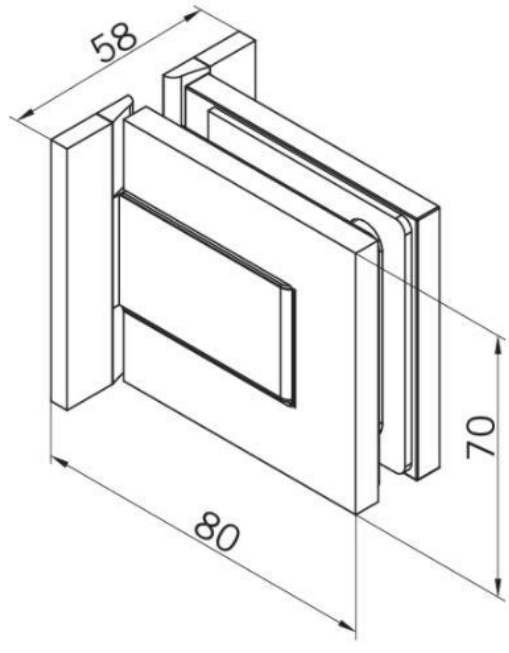

29.70181.07

Shower door hinge BF 112 with screw-on bracket on both sides

Material: brass
Finish: BlackLine RAL 9005 matt
Mounting: glass/wall
Glass thickness: 8 mm
Sales unit (SU): St
Unit package: 2.00
Carrying capacity: 45 kg/pair

multiple and infinitely adjustable zero position, self-closing function from 20° (inside / outside), invisible screw connection

Tür I door

Tür I door