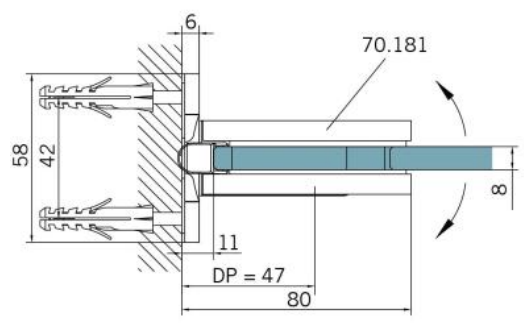

29.70181.07

Shower door hinge BF 112 with screw-on bracket on both sides

Material: brass
Finish: BlackLine RAL 9005 matt
Mounting: glass/wall
Glass thickness: 8 mm
Sales unit (SU): St
Unit package: 2.00
Carrying capacity: 45 kg/pair

multiple and infinitely adjustable zero position, self-closing function from 20° (inside / outside), invisible screw connection

Tür I door

Tür I door