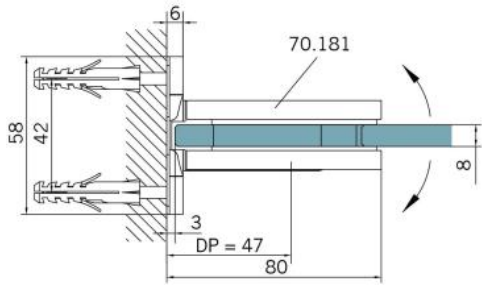

29.70181.07

Shower door hinge BF 112 with screw-on bracket on both sides

Material: brass
Finish: BlackLine RAL 9005 matt
Mounting: glass/wall
Glass thickness: 8 mm
Sales unit (SU): St
Unit package: 2.00
Carrying capacity: 45 kg/pair

multiple and infinitely adjustable zero position, self-closing function from 20° (inside / outside), invisible screw connection

Tür I door

Tür I door