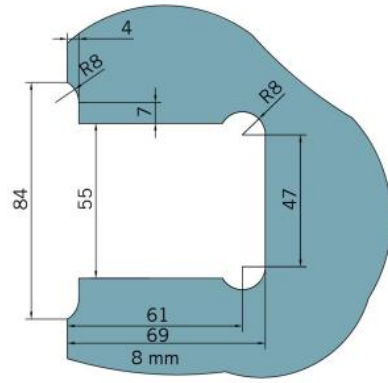

29.70181.07

Shower door hinge BF 112 with screw-on bracket on both sides

Material: brass
Finish: BlackLine RAL 9005 matt
Mounting: glass/wall
Glass thickness: 8 mm
Sales unit (SU): St
Unit package: 2.00
Carrying capacity: 45 kg/pair

multiple and infinitely adjustable zero position, self-closing function from 20° (inside / outside), invisible screw connection

Tür I door

Tür I door