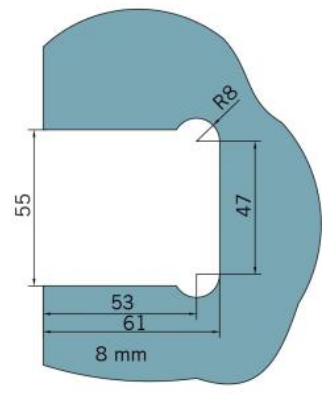

29.70181.07

Shower door hinge BF 112 with screw-on bracket on both sides

Material: brass
Finish: BlackLine RAL 9005 matt
Mounting: glass/wall
Glass thickness: 8 mm
Sales unit (SU): St
Unit package: 2.00
Carrying capacity: 45 kg/pair

multiple and infinitely adjustable zero position, self-closing function from 20° (inside / outside), invisible screw connection

Tür I door

Tür I door