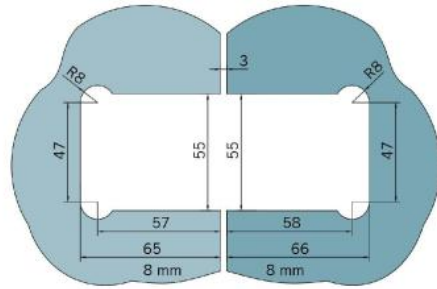

### Shower door hinge BF 112

Material: brass  
Finish: BlackLine RAL 9005 matt  
Mounting: glass/glass 180°  
Glass thickness: 8 mm  
Sales unit (SU): St  
Unit package: 2.00  
Carrying capacity: 45 kg/pair

multiple and infinitely adjustable zero position, self-closing function from 20° (inside / outside), invisible screw connection

Fিতেil | fixed panel

Tür | door

Fixteil I fixed panel      Tür I door