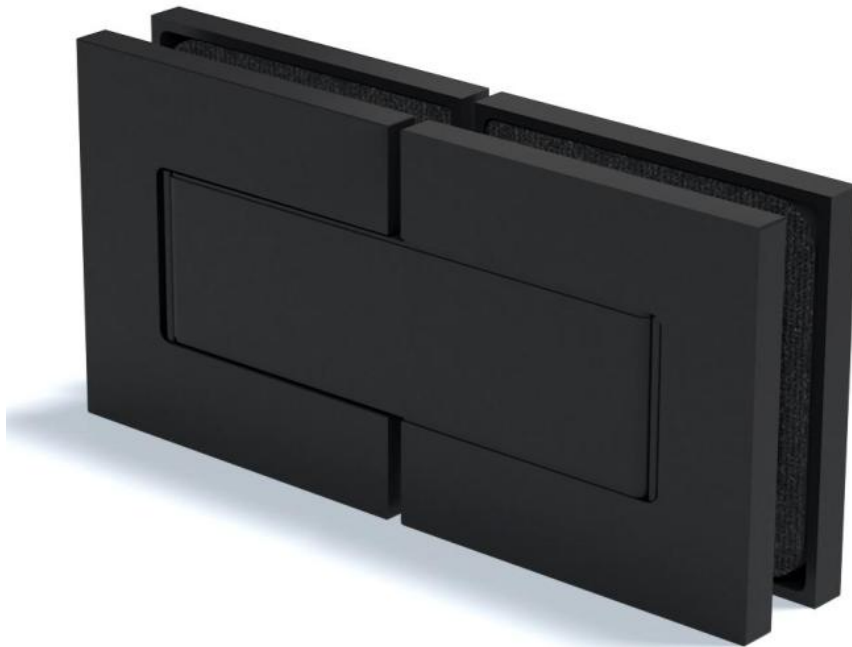

### Shower door hinge BF 112

Material: brass  
Finish: BlackLine RAL 9005 matt  
Mounting: glass/glass 180°  
Glass thickness: 8 mm  
Sales unit (SU): St  
Unit package: 2.00  
Carrying capacity: 45 kg/pair

multiple and infinitely adjustable zero position, self-closing function from 20° (inside / outside), invisible screw connection

Fিতেil | fixed panel

Tür | door

Fixteil I fixed panel      Tür I door