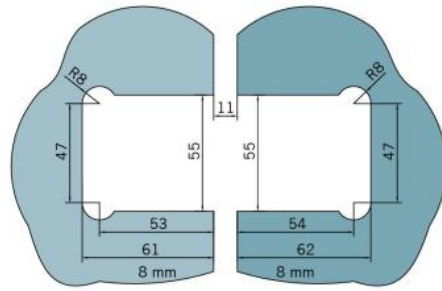

### Shower door hinge BF 112

Material: brass  
Finish: BlackLine RAL 9005 matt  
Mounting: glass/glass 180°  
Glass thickness: 8 mm  
Sales unit (SU): St  
Unit package: 2.00  
Carrying capacity: 45 kg/pair

multiple and infinitely adjustable zero position, self-closing function from 20° (inside / outside), invisible screw connection

Fিতেil | fixed panel

Tür | door

Fixteil I fixed panel      Tür I door