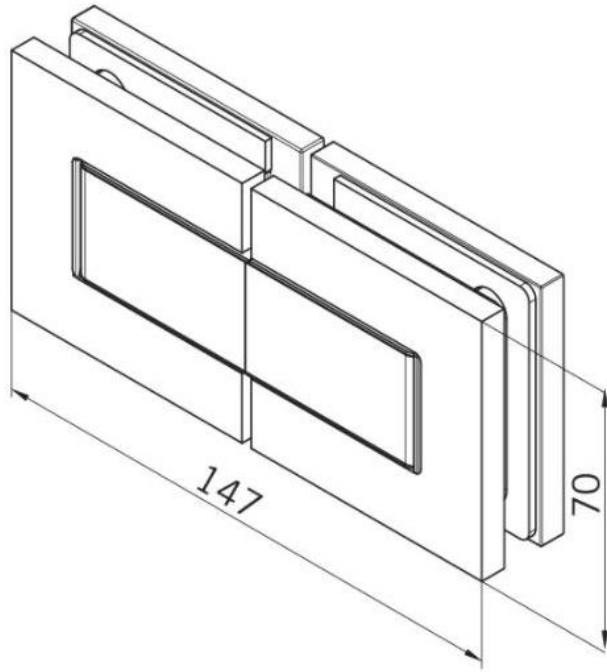

### Shower door hinge BF 112

Material: brass  
Finish: BlackLine RAL 9005 matt  
Mounting: glass/glass 180°  
Glass thickness: 8 mm  
Sales unit (SU): St  
Unit package: 2.00  
Carrying capacity: 45 kg/pair

multiple and infinitely adjustable zero position, self-closing function from 20° (inside / outside), invisible screw connection

Fিতেil | fixed panel

Tür | door

Fixteil I fixed panel      Tür I door