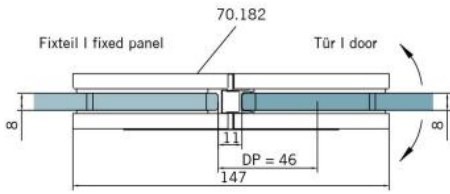

### Shower door hinge BF 112

Material: brass  
Finish: BlackLine RAL 9005 matt  
Mounting: glass/glass 180°  
Glass thickness: 8 mm  
Sales unit (SU): St  
Unit package: 2.00  
Carrying capacity: 45 kg/pair

multiple and infinitely adjustable zero position, self-closing function from 20° (inside / outside), invisible screw connection

Fিতেil | fixed panel

Tür | door

Fixteil I fixed panel      Tür I door