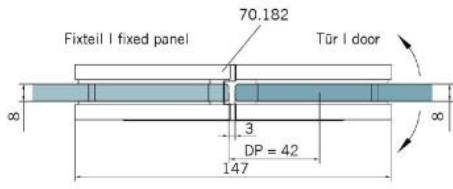

### Shower door hinge BF 112

Material: brass  
Finish: BlackLine RAL 9005 matt  
Mounting: glass/glass 180°  
Glass thickness: 8 mm  
Sales unit (SU): St  
Unit package: 2.00  
Carrying capacity: 45 kg/pair

multiple and infinitely adjustable zero position, self-closing function from 20° (inside / outside), invisible screw connection

Fিতেil | fixed panel

Tür | door

Fixteil I fixed panel      Tür I door