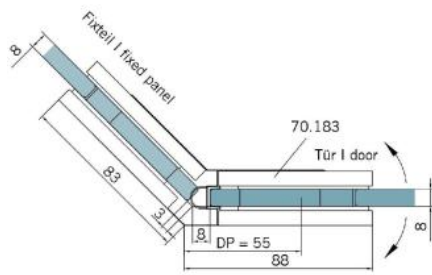

29.70183.07

Shower door hinge BF 112

Material: brass
Finish: BlackLine RAL 9005 matt
Mounting: glass/glass 135°
Glass thickness: 8 mm
Sales unit (SU): St
Unit package: 2.00
Carrying capacity: 45 kg/pair

multiple and infinitely adjustable zero position, self-closing function from 20° (inside / outside), invisible screw connection

Fixteil | fixed panel

Tür | door