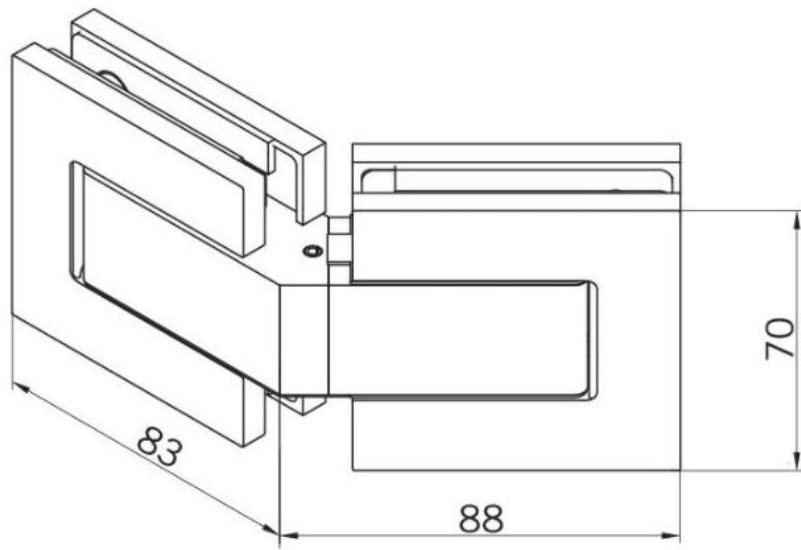

29.70183.07

Shower door hinge BF 112

Material: brass
Finish: BlackLine RAL 9005 matt
Mounting: glass/glass 135°
Glass thickness: 8 mm
Sales unit (SU): St
Unit package: 2.00
Carrying capacity: 45 kg/pair

multiple and infinitely adjustable zero position, self-closing function from 20° (inside / outside), invisible screw connection

Fixteil | fixed panel

Tür | door