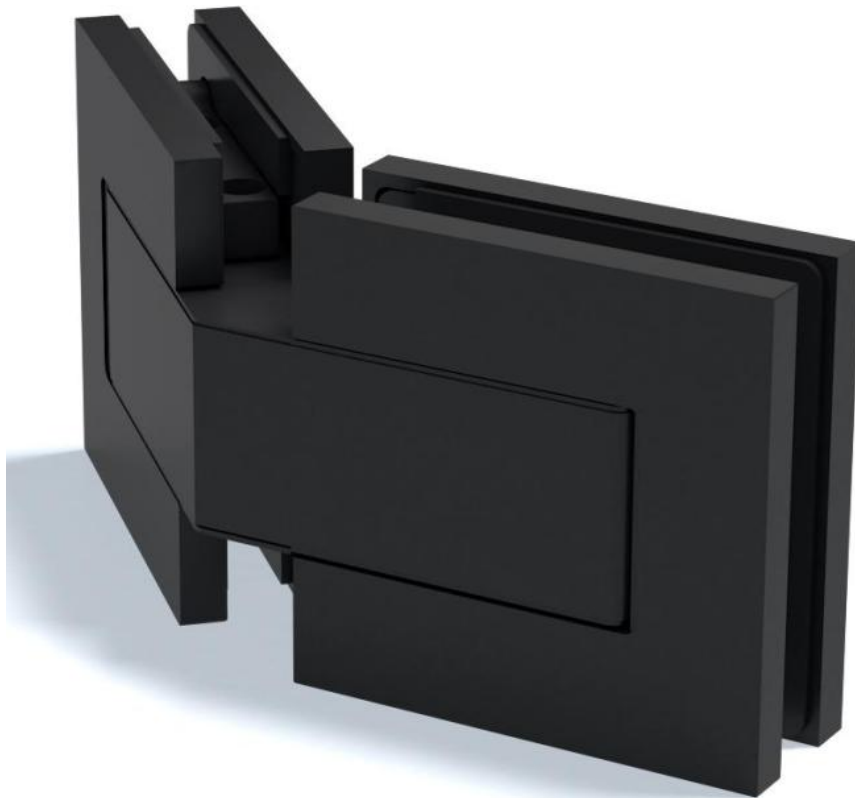

29.70183.07

Shower door hinge BF 112

Material: brass
Finish: BlackLine RAL 9005 matt
Mounting: glass/glass 135°
Glass thickness: 8 mm
Sales unit (SU): St
Unit package: 2.00
Carrying capacity: 45 kg/pair

multiple and infinitely adjustable zero position, self-closing function from 20° (inside / outside), invisible screw connection

Fixteil | fixed panel

Tür | door