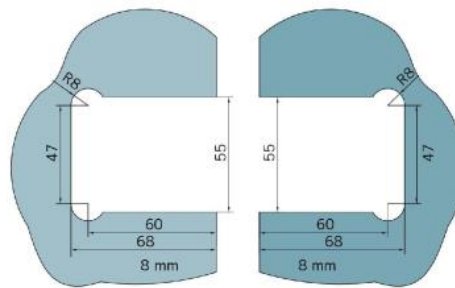

29.70183.07

Shower door hinge BF 112

Material: brass
Finish: BlackLine RAL 9005 matt
Mounting: glass/glass 135°
Glass thickness: 8 mm
Sales unit (SU): St
Unit package: 2.00
Carrying capacity: 45 kg/pair

multiple and infinitely adjustable zero position, self-closing function from 20° (inside / outside), invisible screw connection

Fixteil | fixed panel

Tür | door