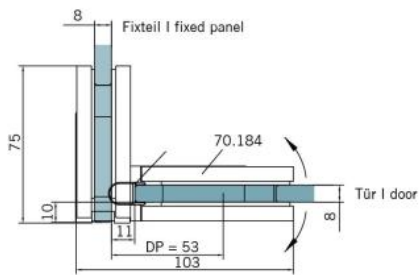

29.70184.07

Shower door hinge BF 112

Material: brass
Finish: BlackLine RAL 9005 matt
Mounting: glass/glass 90°
Glass thickness: 8 mm
Sales unit (SU): St
Unit package: 2.00
Carrying capacity: 45 kg/pair

multiple and infinitely adjustable zero position, self-closing function from 20° (inside / outside), invisible screw connection