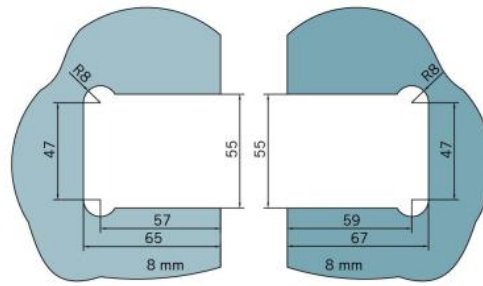

29.70184.07

Shower door hinge BF 112

Material: brass
Finish: BlackLine RAL 9005 matt
Mounting: glass/glass 90°
Glass thickness: 8 mm
Sales unit (SU): St
Unit package: 2.00
Carrying capacity: 45 kg/pair

multiple and infinitely adjustable zero position, self-closing function from 20° (inside / outside), invisible screw connection