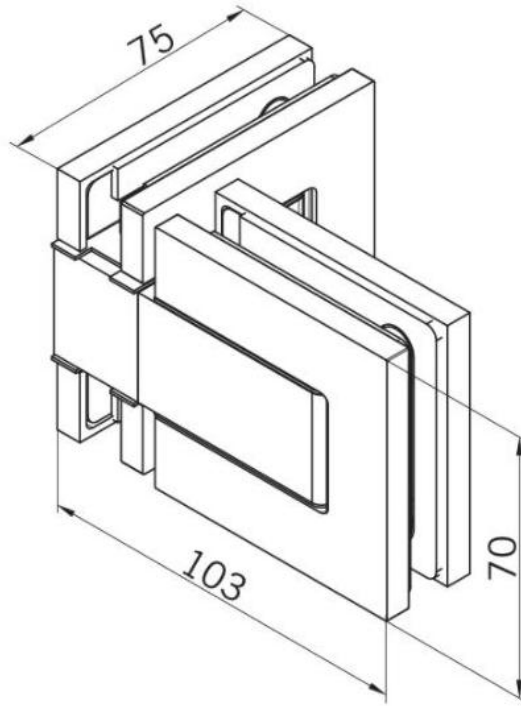

29.70184.07

Shower door hinge BF 112

Material: brass
Finish: BlackLine RAL 9005 matt
Mounting: glass/glass 90°
Glass thickness: 8 mm
Sales unit (SU): St
Unit package: 2.00
Carrying capacity: 45 kg/pair

multiple and infinitely adjustable zero position, self-closing function from 20° (inside / outside), invisible screw connection

Fixteil | fixed panel

Tür | door