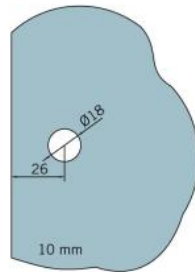

29.70185.07

Angle connector BF 112 / BF 112 XL / BH 112

Material: brass
Finish: BlackLine RAL 9005 matt
Mounting: glass/wall
Glass thickness: 8 / 10 mm
Sales unit (SU): St
Unit package: 2.00
Carrying capacity: 60 kg/pair

invisible screw connection

Fixteil I fixed panel

Fixteil I fixed panel