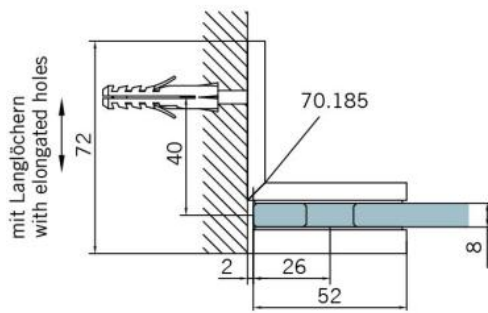

29.70185.07

Angle connector BF 112 / BF 112 XL / BH 112

Material: brass
Finish: BlackLine RAL 9005 matt
Mounting: glass/wall
Glass thickness: 8 / 10 mm
Sales unit (SU): St
Unit package: 2.00
Carrying capacity: 60 kg/pair

invisible screw connection

Fixteil I fixed panel

Fixteil I fixed panel