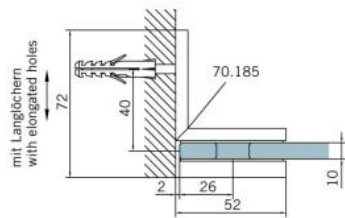

29.70185.07

Angle connector BF 112 / BF 112 XL / BH 112

Material: brass
Finish: BlackLine RAL 9005 matt
Mounting: glass/wall
Glass thickness: 8 / 10 mm
Sales unit (SU): St
Unit package: 2.00
Carrying capacity: 60 kg/pair

invisible screw connection

Fixteil I fixed panel

Fixteil I fixed panel