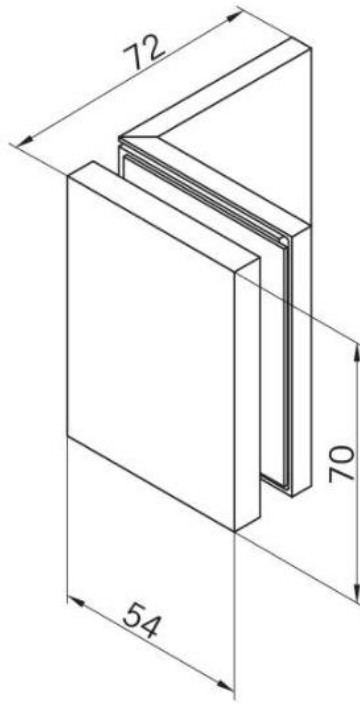

29.70185.07

Angle connector BF 112 / BF 112 XL / BH 112

Material: brass
Finish: BlackLine RAL 9005 matt
Mounting: glass/wall
Glass thickness: 8 / 10 mm
Sales unit (SU): St
Unit package: 2.00
Carrying capacity: 60 kg/pair

invisible screw connection

Fixteil I fixed panel

Fixteil I fixed panel