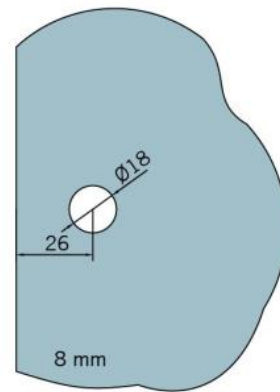

29.70185.07

Angle connector BF 112 / BF 112 XL / BH 112

Material: brass
Finish: BlackLine RAL 9005 matt
Mounting: glass/wall
Glass thickness: 8 / 10 mm
Sales unit (SU): St
Unit package: 2.00
Carrying capacity: 60 kg/pair

invisible screw connection

Fixteil I fixed panel

Fixteil I fixed panel