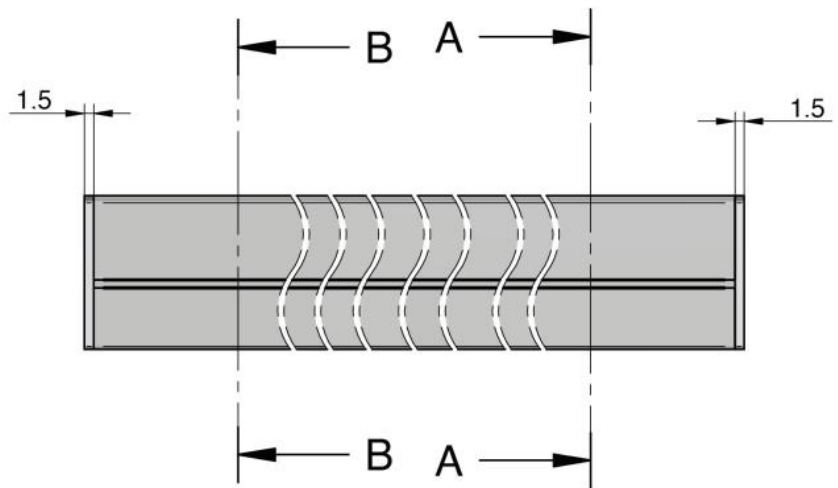

### Profile Atrium with clip-on cover for fixed glazing

Material: aluminium  
Finish: inox effect  
Mounting: glass/wall  
Glass thickness: 8 / 8.76 / 10 mm  
Sales unit (SU): m  
Unit package: 1.00  
Shape: square  
Measures: 6040 mm  
Bar length (L): custom-made

2-part, simple and quick assembly with 2 seals, please order seals separately

COUPE A-A

COUPE B-B