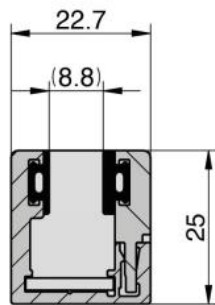

61.46021.26

Profile Atrium with clip-on cover for fixed glazing

Material: aluminium
Finish: black anodized
Mounting: glass/wall
Glass thickness: 8 / 8.76 / 10 mm
Sales unit (SU): m
Unit package: 1.00
Shape: square
Measures: 6040 mm
Bar length (L): custom-made

2-part, simple and quick assembly with 2 seals, please order seals separately

COUPE A-A

COUPE B-B