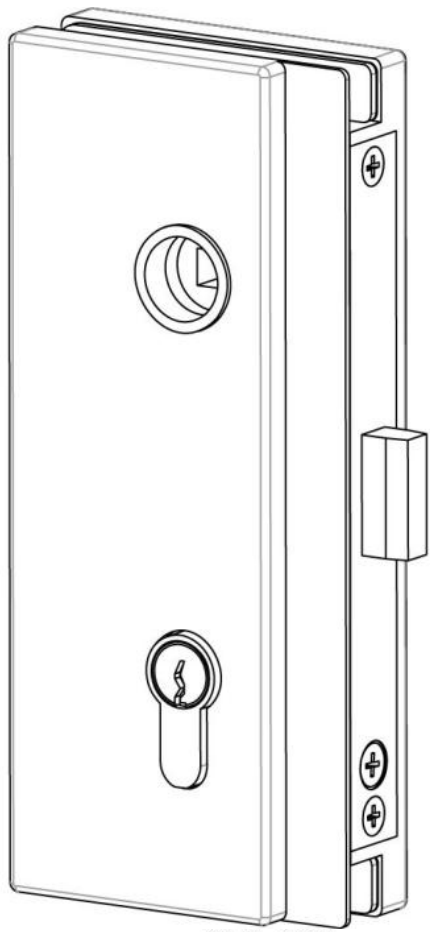

### Magnetica - Vertical lock key-key with magnetic latch for jamb doors

Material: aluminium  
Finish: BlackLine RAL 9005 matt  
Mounting: DIN right  
Glass thickness: 10 - 12 mm  
Sales unit (SU): St  
Unit package: 1.00  
Glass processing: Notch

Drücker nicht mitgeliefert, müssen separat bestellt werden

80 [3 1/8"]

R 8 [5/16"]

73 [2 7/8"]

185 [7 1/4"]

162 [6 3/8"]

26 [1"]

79,5 [3 1/8"]