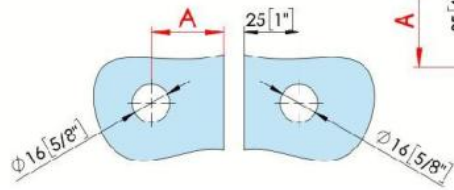

31.85056.07

Winkelverbinder Fina N

Material: Messing
Ausführung: BlackLine RAL 9005 matt
Montage: Glas/Glas 90°
Glasstärke: 6 / 8 / 10 mm
Verkaufseinheit (VE): St
Packungseinheit (PE): 1.00
Form: eckig
Tragkraft: 45 kg/Paar

max. Türbreite 900 mm

CUT 1	Glass Thickness	A
	6 [1/4"]	32 [1 1/4"]
	8 [5/16"]	34 [1 5/16"]
	10 [3/8"]	36 [1 7/16"]

CUT 2	Glass Thickness	A
	6 [1/4"]	31 [1 1/4"]
	8 [5/16"]	33 [1 5/16"]
	10 [3/8"]	35 [1 3/8"]