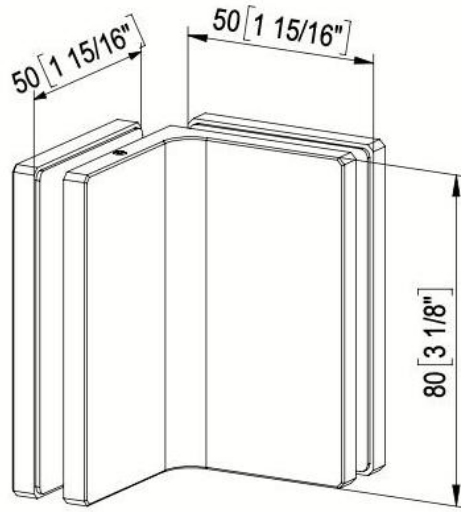

31.85056.07

Winkelverbinder Fina N

Material: Messing
Ausführung: BlackLine RAL 9005 matt
Montage: Glas/Glas 90°
Glasstärke: 6 / 8 / 10 mm
Verkaufseinheit (VE): St
Packungseinheit (PE): 1.00
Form: eckig
Tragkraft: 45 kg/Paar

max. Türbreite 900 mm

CUT 1	Glass Thickness	A
	6 [1/4"]	32 [1 1/4"]
	8 [5/16"]	34 [1 5/16"]
	10 [3/8"]	36 [1 7/16"]

CUT 2	Glass Thickness	A
	6 [1/4"]	31 [1 1/4"]
	8 [5/16"]	33 [1 5/16"]
	10 [3/8"]	35 [1 3/8"]