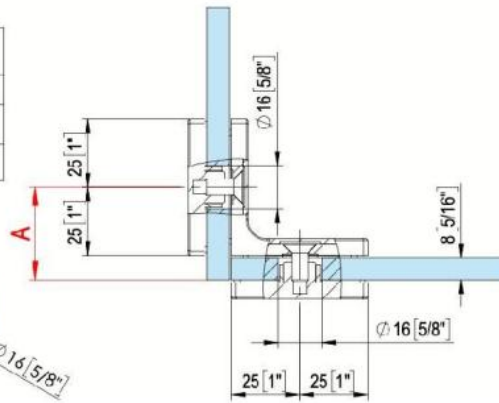

31.85056.07

Winkelverbinder Fina N

Material: Messing
Ausführung: BlackLine RAL 9005 matt
Montage: Glas/Glas 90°
Glasstärke: 6 / 8 / 10 mm
Verkaufseinheit (VE): St
Packungseinheit (PE): 1.00
Form: eckig
Tragkraft: 45 kg/Paar

max. Türbreite 900 mm

CUT 1	Glass Thickness	A
	6 [1/4"]	32 [1 1/4"]
	8 [5/16"]	34 [1 5/16"]
	10 [3/8"]	36 [1 7/16"]

CUT 2	Glass Thickness	A
	6 [1/4"]	31 [1 1/4"]
	8 [5/16"]	33 [1 5/16"]
	10 [3/8"]	35 [1 3/8"]