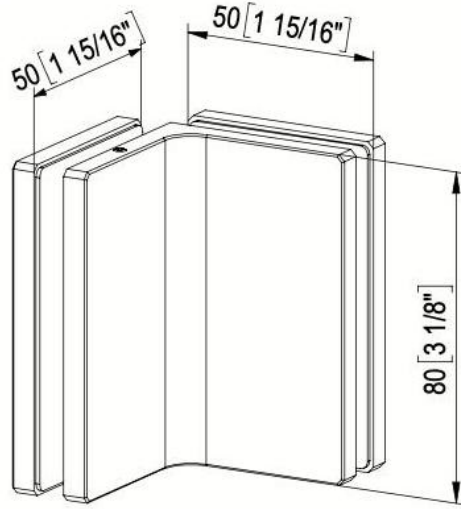

31.85056.07

Winkelverbinder Fina N

Material: brass
Finish: BlackLine RAL 9005 matt
Mounting: glass/glass 90°
Glass thickness: 6 / 8 / 10 mm
Sales unit (SU): St
Unit package: 1.00
Shape: square
Carrying capacity: 45 kg/pair

max. Türbreite 900 mm

CUT 1	Glass Thickness	A
	6 [1/4"]	32 [1 1/4"]
	8 [5/16"]	34 [1 5/16"]
	10 [3/8"]	36 [1 7/16"]

CUT 2	Glass Thickness	A
	6 [1/4"]	31 [1 1/4"]
	8 [5/16"]	33 [1 5/16"]
	10 [3/8"]	35 [1 3/8"]