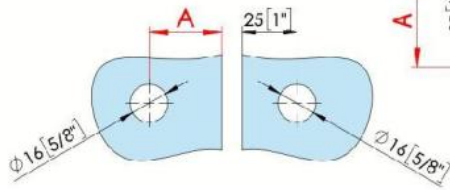

31.85056.07

Winkelverbinder Fina N

Material: brass
Finish: BlackLine RAL 9005 matt
Mounting: glass/glass 90°
Glass thickness: 6 / 8 / 10 mm
Sales unit (SU): St
Unit package: 1.00
Shape: square
Carrying capacity: 45 kg/pair

max. Türbreite 900 mm

CUT 1	Glass Thickness	A
	6 [1/4"]	32 [1 1/4"]
	8 [5/16"]	34 [1 5/16"]
	10 [3/8"]	36 [1 7/16"]

CUT 2	Glass Thickness	A
	6 [1/4"]	31 [1 1/4"]
	8 [5/16"]	33 [1 5/16"]
	10 [3/8"]	35 [1 3/8"]