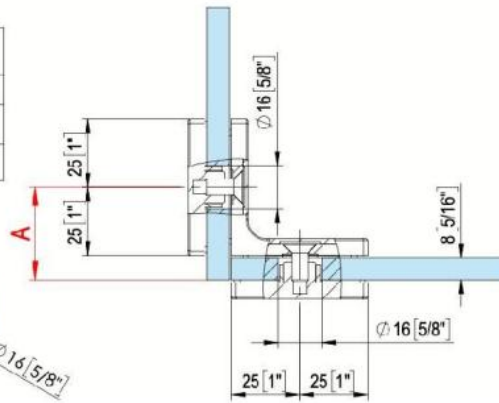

31.85056.07

Winkelverbinder Fina N

Material: brass
Finish: BlackLine RAL 9005 matt
Mounting: glass/glass 90°
Glass thickness: 6 / 8 / 10 mm
Sales unit (SU): St
Unit package: 1.00
Shape: square
Carrying capacity: 45 kg/pair

max. Türbreite 900 mm

CUT 1	Glass Thickness	A
	6 [1/4"]	32 [1 1/4"]
	8 [5/16"]	34 [1 5/16"]
	10 [3/8"]	36 [1 7/16"]

CUT 2	Glass Thickness	A
	6 [1/4"]	31 [1 1/4"]
	8 [5/16"]	33 [1 5/16"]
	10 [3/8"]	35 [1 3/8"]