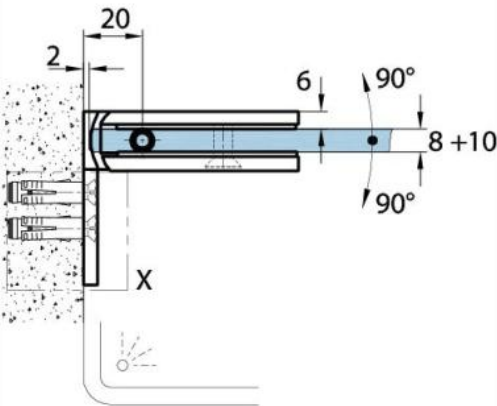

Ohne Dichtprofil / sans joint