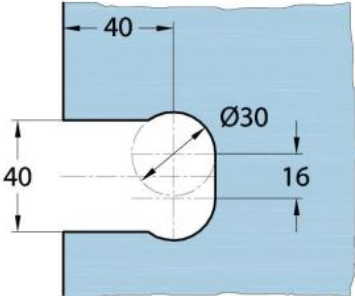

Mit Dichtprofil / avec joints