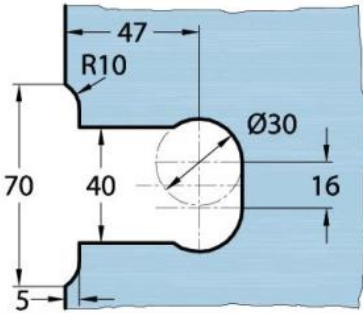

Ohne Dichtprofil / sans joint