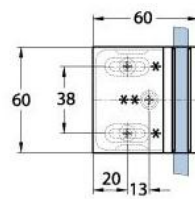

15.17812.07

Shower door hinge Milano Original for saunas with slotted hole plate

Material: brass
Finish: BlackLine RAL 9005 matt
Mounting: glass/wall 90°
Glass thickness: 8 / 10 mm
Sales unit (SU): St
Unit package: 1.00
Shape: square
Glass processing: Notch
Carrying capacity: 50 kg/pair

opening on both sides, concealed screw connection, prepared for 8 mm toughened safety glass, max. door size 800 x 2250 mm or 50 kg/pair, infinitely adjustable in the zero position (latching), with thermo-resistant sauna inserts