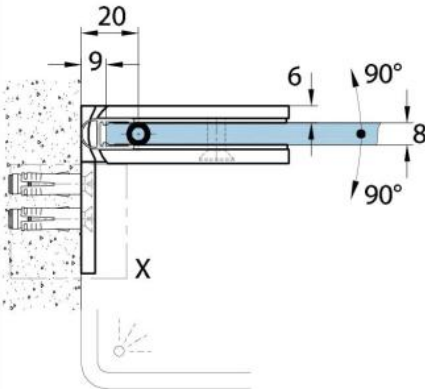

Mit Dichtprofil / avec joints