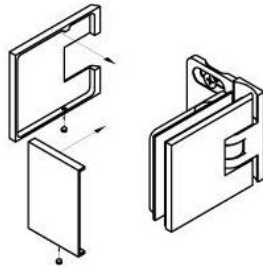

15.17812.07

Shower door hinge Milano Original for saunas with slotted hole plate

Material: brass
Finish: BlackLine RAL 9005 matt
Mounting: glass/wall 90°
Glass thickness: 8 / 10 mm
Sales unit (SU): St
Unit package: 1.00
Shape: square
Glass processing: Notch
Carrying capacity: 50 kg/pair

opening on both sides, concealed screw connection, prepared for 8 mm toughened safety glass, max. door size 800 x 2250 mm or 50 kg/pair, infinitely adjustable in the zero position (latching), with thermo-resistant sauna inserts