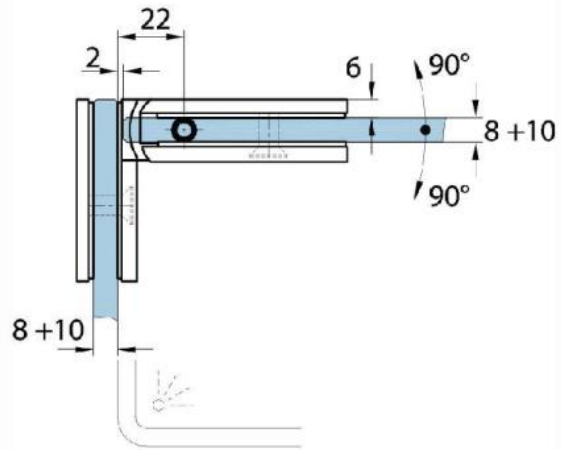

Ohne Dichtprofil / sans joint

Mit Dichtprofil / avec joint