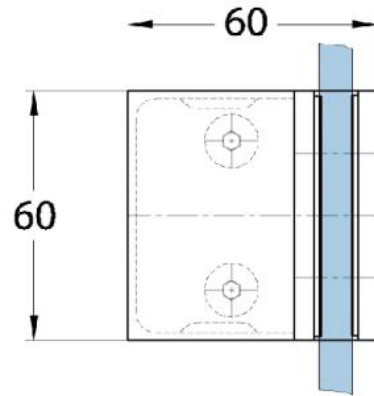

15.07840.07

Shower door hinge Milano Original

Material: brass
Finish: BlackLine RAL 9005 matt
Mounting: glass/glass 90°
Glass thickness: 8 / 10 mm
Sales unit (SU): St
Unit package: 1.00
Shape: square
Carrying capacity: 50 kg/pair

opening on both sides, concealed screw connection, prepared for 8 mm toughened safety glass, max. door size 800 x 2250 mm or 50 kg/pair, infinitely adjustable in the zero position (latching)

Arretierschraube
fixing screw