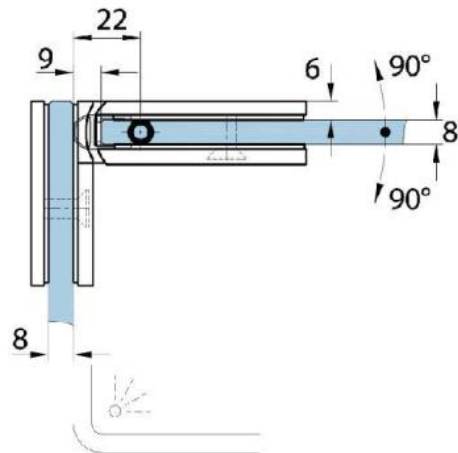

Ohne Dichtprofil / sans joint

Mit Dichtprofil / avec joint