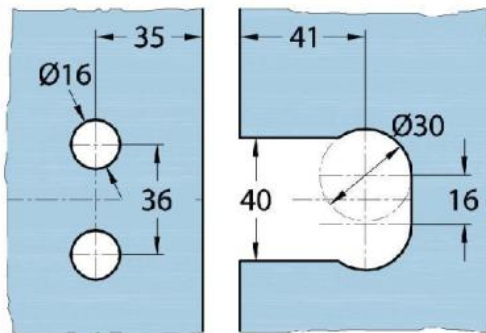

Ohne Dichtprofil / sans joint

Mit Dichtprofil / avec joint