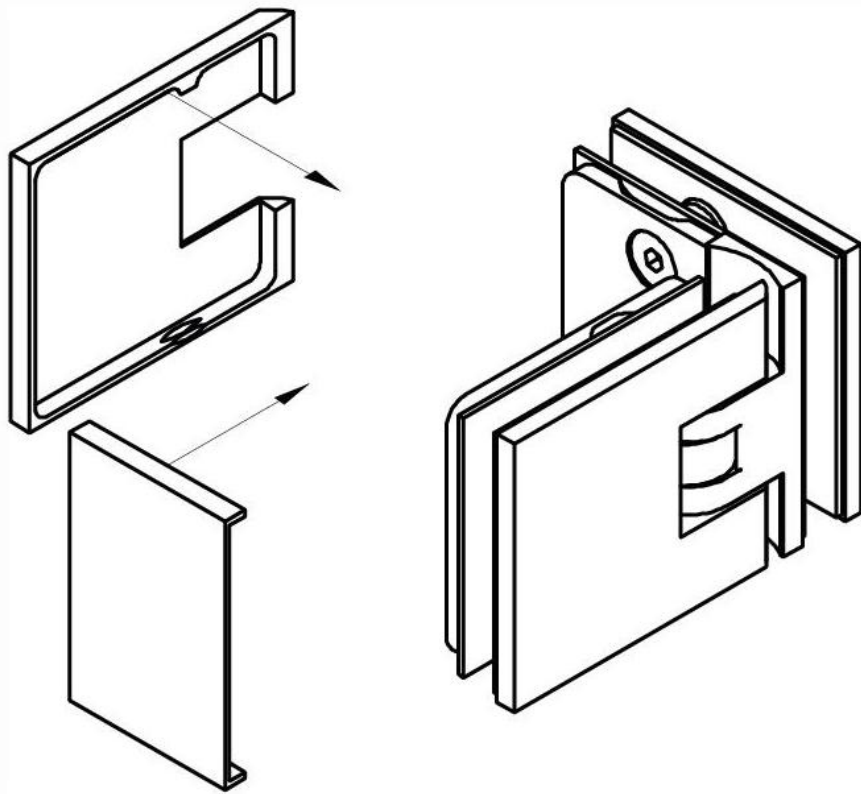

15.07840.07

Shower door hinge Milano Original

Material: brass
Finish: BlackLine RAL 9005 matt
Mounting: glass/glass 90°
Glass thickness: 8 / 10 mm
Sales unit (SU): St
Unit package: 1.00
Shape: square
Carrying capacity: 50 kg/pair

opening on both sides, concealed screw connection, prepared for 8 mm toughened safety glass, max. door size 800 x 2250 mm or 50 kg/pair, infinitely adjustable in the zero position (latching)

Arretierschraube
fixing screw