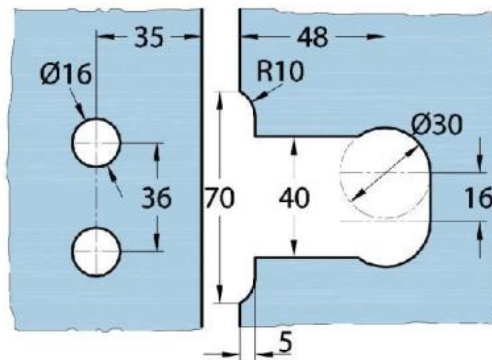

Ohne Dichtprofil / sans joint

Mit Dichtprofil / avec joint