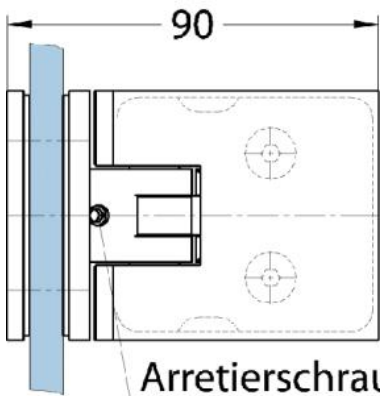

15.07840.07

Shower door hinge Milano Original

Material: brass
Finish: BlackLine RAL 9005 matt
Mounting: glass/glass 90°
Glass thickness: 8 / 10 mm
Sales unit (SU): St
Unit package: 1.00
Shape: square
Carrying capacity: 50 kg/pair

opening on both sides, concealed screw connection, prepared for 8 mm toughened safety glass, max. door size 800 x 2250 mm or 50 kg/pair, infinitely adjustable in the zero position (latching)

Arretierschraube
fixing screw