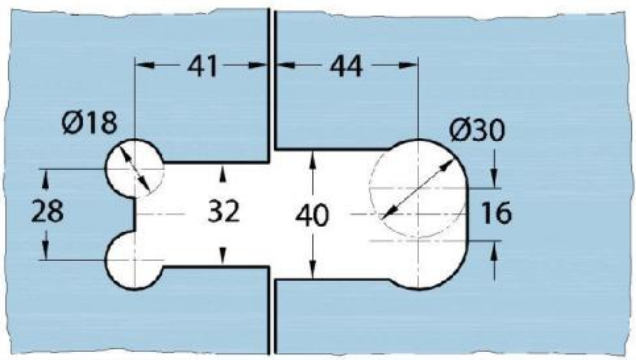

Ohne Dichtprofil / sans joint

Mit Dichtprofil / avec joint