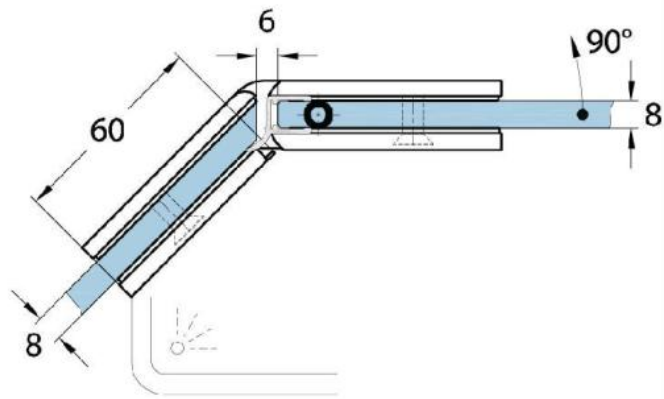

Mit Dichtprofil / avec joint