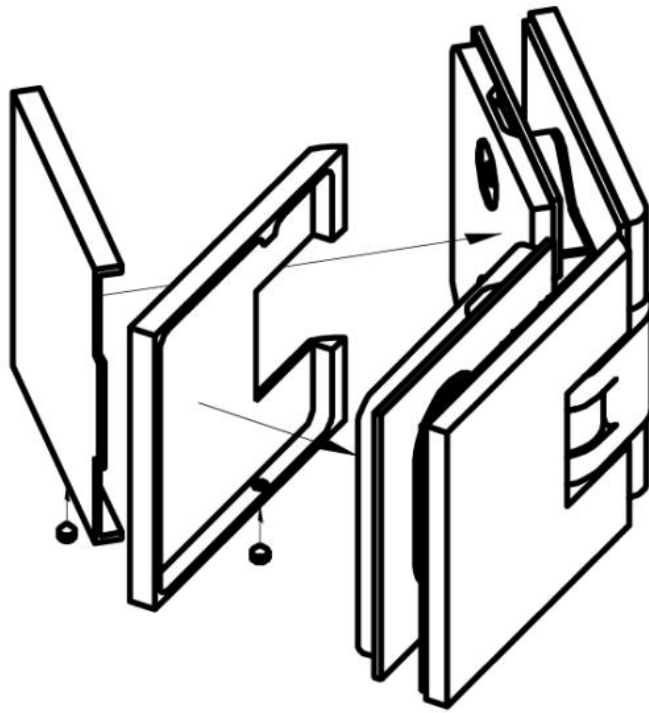

15.07870.07

Shower door hinge Milano Original

Material: brass
Finish: BlackLine RAL 9005 matt
Mounting: glass/glass 135°
Glass thickness: 8 / 10 mm
Sales unit (SU): St
Unit package: 1.00
Shape: square
Carrying capacity: 50 kg/pair

opening on both sides, concealed screw connection, prepared for 8 mm toughened safety glass, max. door size 800 x 2250 mm or 50 kg/pair, infinitely adjustable in the zero position (latching)

Arretierschraube
fixing screw