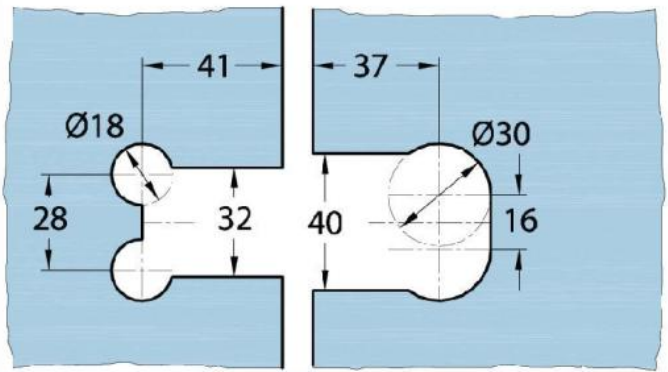

Ohne Dichtprofil / sans joint

Mit Dichtprofil / avec joint