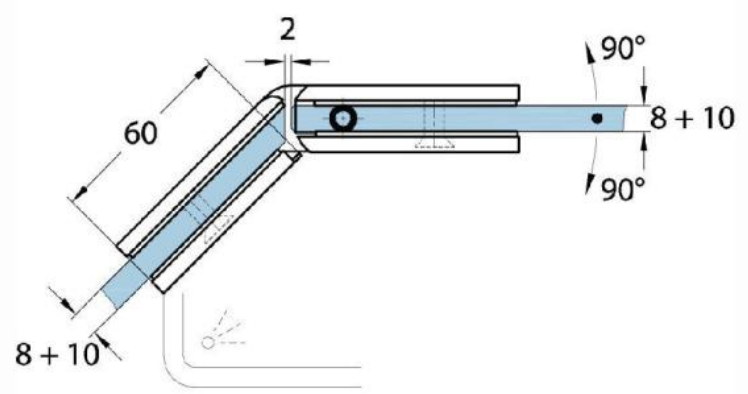

Ohne Dichtprofil / sans joint

Mit Dichtprofil / avec joint