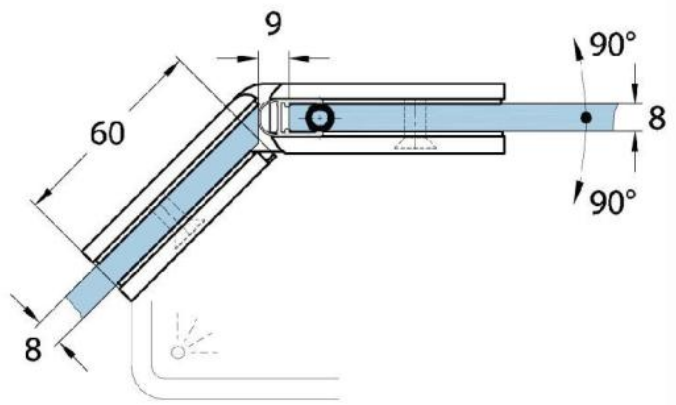

Ohne Dichtprofil / sans joint

Mit Dichtprofil / avec joint