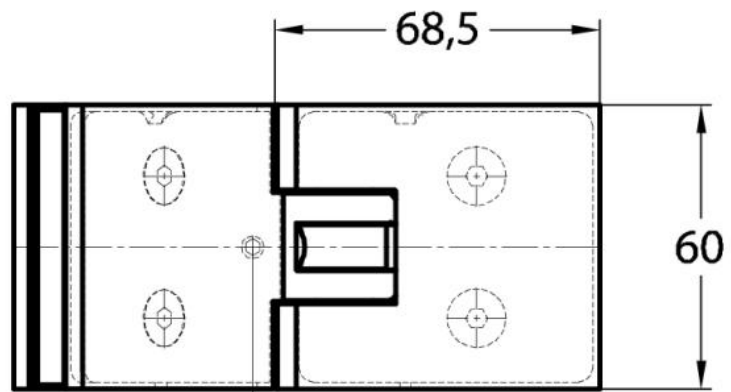

15.07870.07

Shower door hinge Milano Original

Material: brass
Finish: BlackLine RAL 9005 matt
Mounting: glass/glass 135°
Glass thickness: 8 / 10 mm
Sales unit (SU): St
Unit package: 1.00
Shape: square
Carrying capacity: 50 kg/pair

opening on both sides, concealed screw connection, prepared for 8 mm toughened safety glass, max. door size 800 x 2250 mm or 50 kg/pair, infinitely adjustable in the zero position (latching)

Arretierschraube
fixing screw