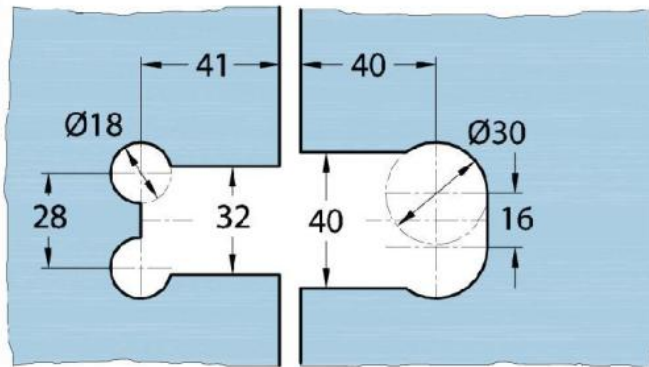

Mit Dichtprofil / avec joint