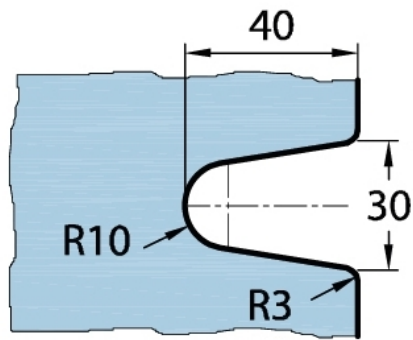

15.07498.04

Connector Milano Original / Premium Original

Material: brass
Finish: inox effect
Mounting: glass/wall 180°
Glass thickness: 8 mm
Sales unit (SU): St
Unit package: 1.00
Shape: square
Measures: 60 x 120 mm

mounting screws not supplied

Variante 1
Variation 1

Variante 2
Variation 2