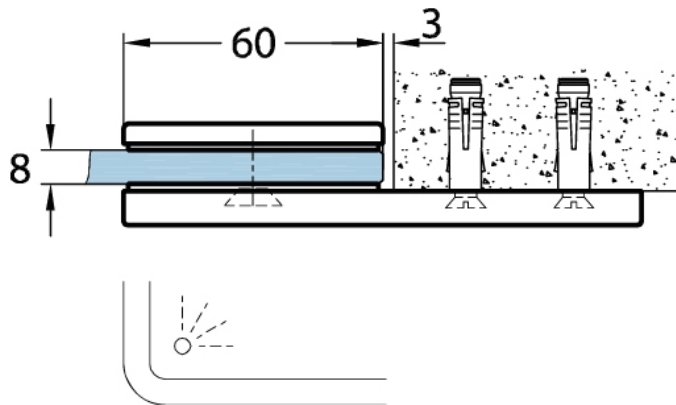

15.07498.04

Connector Milano Original / Premium Original

Material: brass
Finish: inox effect
Mounting: glass/wall 180°
Glass thickness: 8 mm
Sales unit (SU): St
Unit package: 1.00
Shape: square
Measures: 60 x 120 mm

mounting screws not supplied

Variante 1
Variation 1

Variante 2
Variation 2