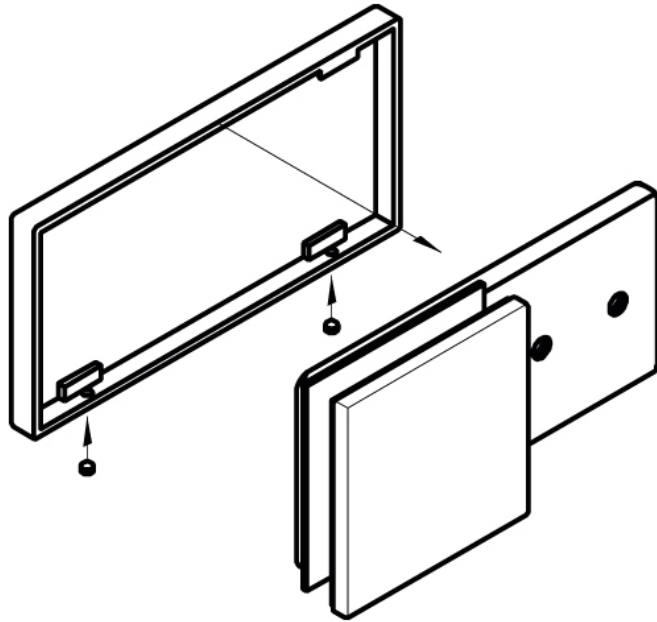

15.07498.04

Connector Milano Original / Premium Original

Material: brass
Finish: inox effect
Mounting: glass/wall 180°
Glass thickness: 8 mm
Sales unit (SU): St
Unit package: 1.00
Shape: square
Measures: 60 x 120 mm

mounting screws not supplied

Variante 1
Variation 1

Variante 2
Variation 2