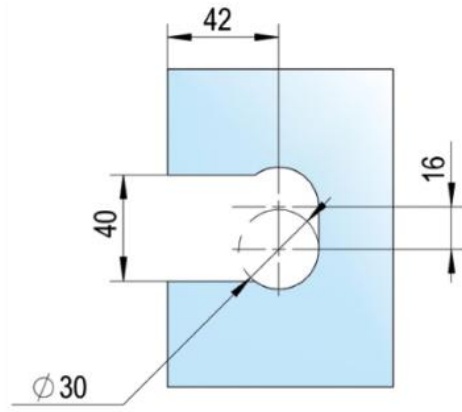

39.00000.04

Shower door hinge Juna with oblong hole plate

Material: brass
Finish: inox effect
Mounting: glass/wall 90°
Glass thickness: 6 / 8 / 10 mm
Sales unit (SU): St
Unit package: 2.00
Shape: square
Carrying capacity: 50 kg/pair

opening on both sides, hidden screw connection, max. door size with glasses 6 & 8 mm 1000 x 2250 mm, with glass 10 mm 855 x 2250 mm, zero position continuously adjustable, self-closing from 20°

D

D

E

E