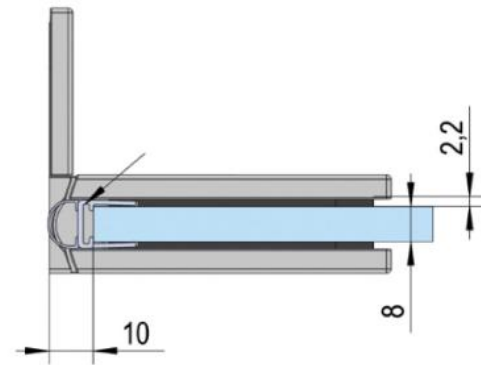

39.00000.04

Shower door hinge Juna with oblong hole plate

Material: brass
Finish: inox effect
Mounting: glass/wall 90°
Glass thickness: 6 / 8 / 10 mm
Sales unit (SU): St
Unit package: 2.00
Shape: square
Carrying capacity: 50 kg/pair

opening on both sides, hidden screw connection, max. door size with glasses 6 & 8 mm 1000 x 2250 mm, with glass 10 mm 855 x 2250 mm, zero position continuously adjustable, self-closing from 20°

D

D

E

E