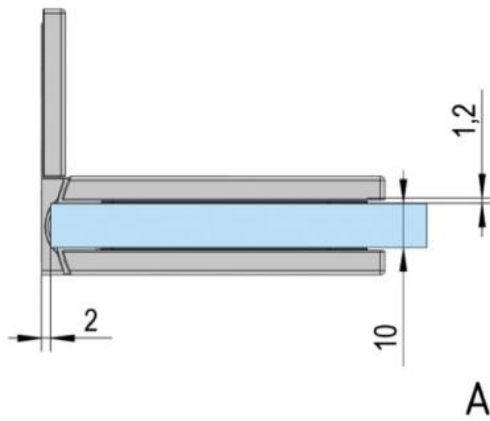

39.00000.04

Shower door hinge Juna with oblong hole plate

Material: brass
Finish: inox effect
Mounting: glass/wall 90°
Glass thickness: 6 / 8 / 10 mm
Sales unit (SU): St
Unit package: 2.00
Shape: square
Carrying capacity: 50 kg/pair

opening on both sides, hidden screw connection, max. door size with glasses 6 & 8 mm 1000 x 2250 mm, with glass 10 mm 855 x 2250 mm, zero position continuously adjustable, self-closing from 20°

D

D

E

E