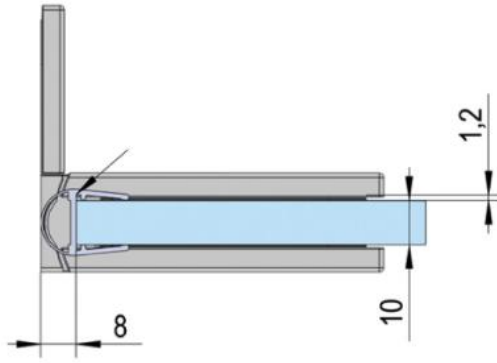

39.00000.04

Shower door hinge Juna with oblong hole plate

Material: brass
Finish: inox effect
Mounting: glass/wall 90°
Glass thickness: 6 / 8 / 10 mm
Sales unit (SU): St
Unit package: 2.00
Shape: square
Carrying capacity: 50 kg/pair

opening on both sides, hidden screw connection, max. door size with glasses 6 & 8 mm 1000 x 2250 mm, with glass 10 mm 855 x 2250 mm, zero position continuously adjustable, self-closing from 20°

D

D

E

E