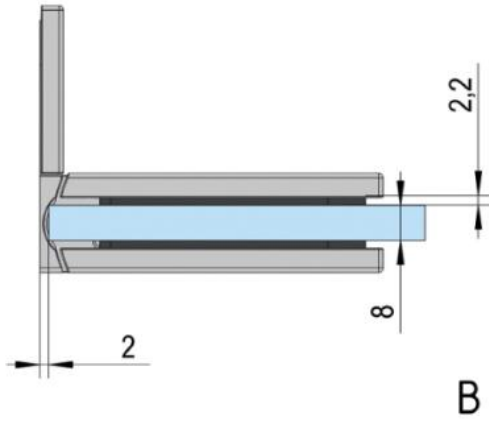

39.00000.04

Shower door hinge Juna with oblong hole plate

Material: brass
Finish: inox effect
Mounting: glass/wall 90°
Glass thickness: 6 / 8 / 10 mm
Sales unit (SU): St
Unit package: 2.00
Shape: square
Carrying capacity: 50 kg/pair

opening on both sides, hidden screw connection, max. door size with glasses 6 & 8 mm 1000 x 2250 mm, with glass 10 mm 855 x 2250 mm, zero position continuously adjustable, self-closing from 20°

D

D

E

E