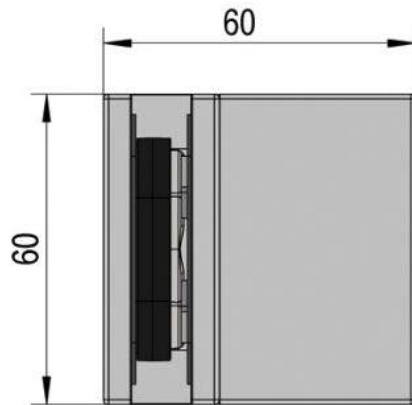

39.00000.04

Shower door hinge Juna with oblong hole plate

Material: brass
Finish: inox effect
Mounting: glass/wall 90°
Glass thickness: 6 / 8 / 10 mm
Sales unit (SU): St
Unit package: 2.00
Shape: square
Carrying capacity: 50 kg/pair

opening on both sides, hidden screw connection, max. door size with glasses 6 & 8 mm 1000 x 2250 mm, with glass 10 mm 855 x 2250 mm, zero position continuously adjustable, self-closing from 20°

D

D

E

E