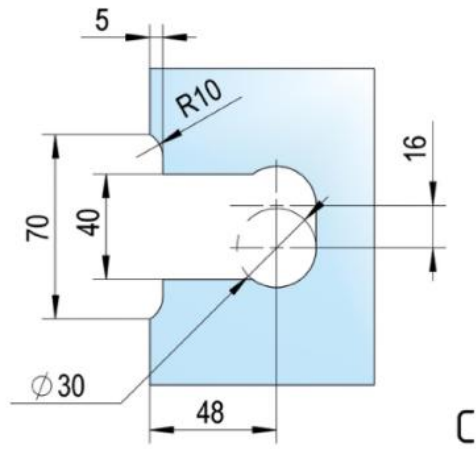

39.00000.04

Shower door hinge Juna with oblong hole plate

Material: brass
Finish: inox effect
Mounting: glass/wall 90°
Glass thickness: 6 / 8 / 10 mm
Sales unit (SU): St
Unit package: 2.00
Shape: square
Carrying capacity: 50 kg/pair

opening on both sides, hidden screw connection, max. door size with glasses 6 & 8 mm 1000 x 2250 mm, with glass 10 mm 855 x 2250 mm, zero position continuously adjustable, self-closing from 20°

D

D

E

E