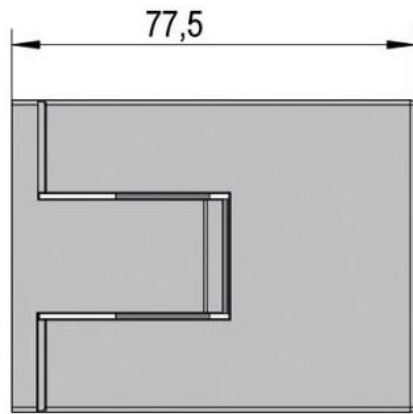

39.00000.04

Shower door hinge Juna with oblong hole plate

Material: brass
Finish: inox effect
Mounting: glass/wall 90°
Glass thickness: 6 / 8 / 10 mm
Sales unit (SU): St
Unit package: 2.00
Shape: square
Carrying capacity: 50 kg/pair

opening on both sides, hidden screw connection, max. door size with glasses 6 & 8 mm 1000 x 2250 mm, with glass 10 mm 855 x 2250 mm, zero position continuously adjustable, self-closing from 20°

D

D

E

E