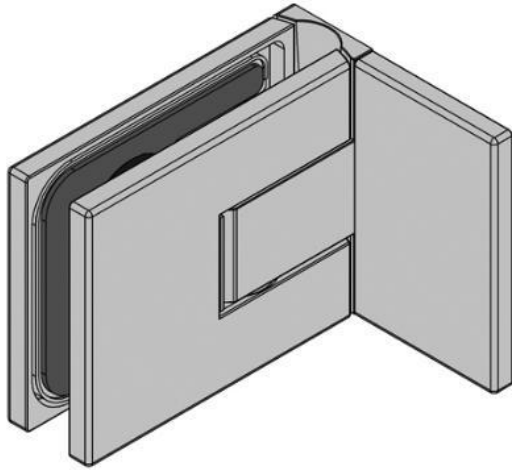

39.00000.04

Shower door hinge Juna with oblong hole plate

Material: brass
Finish: inox effect
Mounting: glass/wall 90°
Glass thickness: 6 / 8 / 10 mm
Sales unit (SU): St
Unit package: 2.00
Shape: square
Carrying capacity: 50 kg/pair

opening on both sides, hidden screw connection, max. door size with glasses 6 & 8 mm 1000 x 2250 mm, with glass 10 mm 855 x 2250 mm, zero position continuously adjustable, self-closing from 20°

D

D

E

E