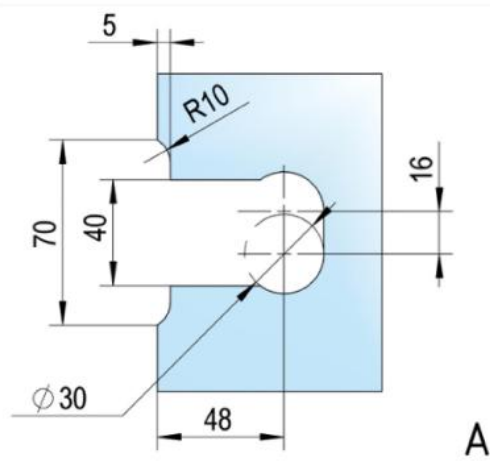

39.00000.04

Shower door hinge Juna with oblong hole plate

Material: brass
Finish: inox effect
Mounting: glass/wall 90°
Glass thickness: 6 / 8 / 10 mm
Sales unit (SU): St
Unit package: 2.00
Shape: square
Carrying capacity: 50 kg/pair

opening on both sides, hidden screw connection, max. door size with glasses 6 & 8 mm 1000 x 2250 mm, with glass 10 mm 855 x 2250 mm, zero position continuously adjustable, self-closing from 20°

D

D

E

E