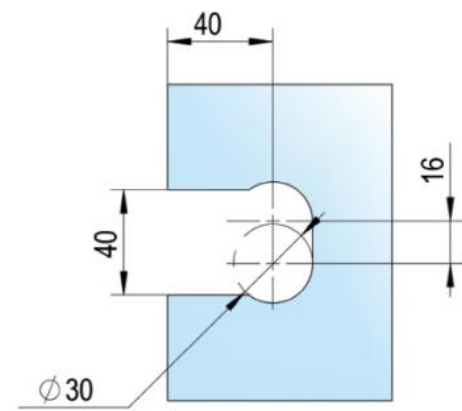

39.00000.04

Shower door hinge Juna with oblong hole plate

Material: brass
Finish: inox effect
Mounting: glass/wall 90°
Glass thickness: 6 / 8 / 10 mm
Sales unit (SU): St
Unit package: 2.00
Shape: square
Carrying capacity: 50 kg/pair

opening on both sides, hidden screw connection, max. door size with glasses 6 & 8 mm 1000 x 2250 mm, with glass 10 mm 855 x 2250 mm, zero position continuously adjustable, self-closing from 20°

D

D

E

E