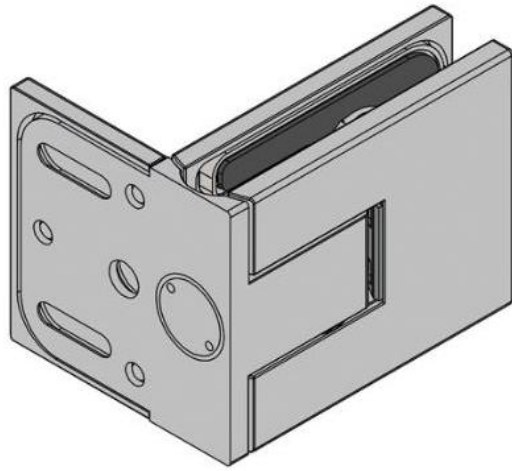

39.00000.04

Shower door hinge Juna with oblong hole plate

Material: brass
Finish: inox effect
Mounting: glass/wall 90°
Glass thickness: 6 / 8 / 10 mm
Sales unit (SU): St
Unit package: 2.00
Shape: square
Carrying capacity: 50 kg/pair

opening on both sides, hidden screw connection, max. door size with glasses 6 & 8 mm 1000 x 2250 mm, with glass 10 mm 855 x 2250 mm, zero position continuously adjustable, self-closing from 20°

D

D

E

E