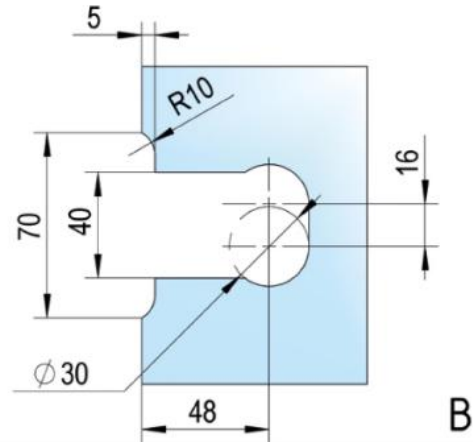

39.00000.04

Shower door hinge Juna with oblong hole plate

Material: brass
Finish: inox effect
Mounting: glass/wall 90°
Glass thickness: 6 / 8 / 10 mm
Sales unit (SU): St
Unit package: 2.00
Shape: square
Carrying capacity: 50 kg/pair

opening on both sides, hidden screw connection, max. door size with glasses 6 & 8 mm 1000 x 2250 mm, with glass 10 mm 855 x 2250 mm, zero position continuously adjustable, self-closing from 20°

D

D

E

E