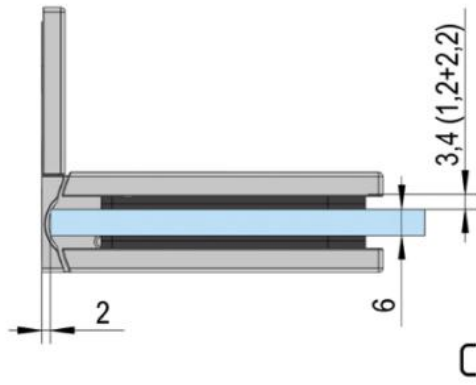

39.00000.04

Shower door hinge Juna with oblong hole plate

Material: brass
Finish: inox effect
Mounting: glass/wall 90°
Glass thickness: 6 / 8 / 10 mm
Sales unit (SU): St
Unit package: 2.00
Shape: square
Carrying capacity: 50 kg/pair

opening on both sides, hidden screw connection, max. door size with glasses 6 & 8 mm 1000 x 2250 mm, with glass 10 mm 855 x 2250 mm, zero position continuously adjustable, self-closing from 20°

D

D

E

E