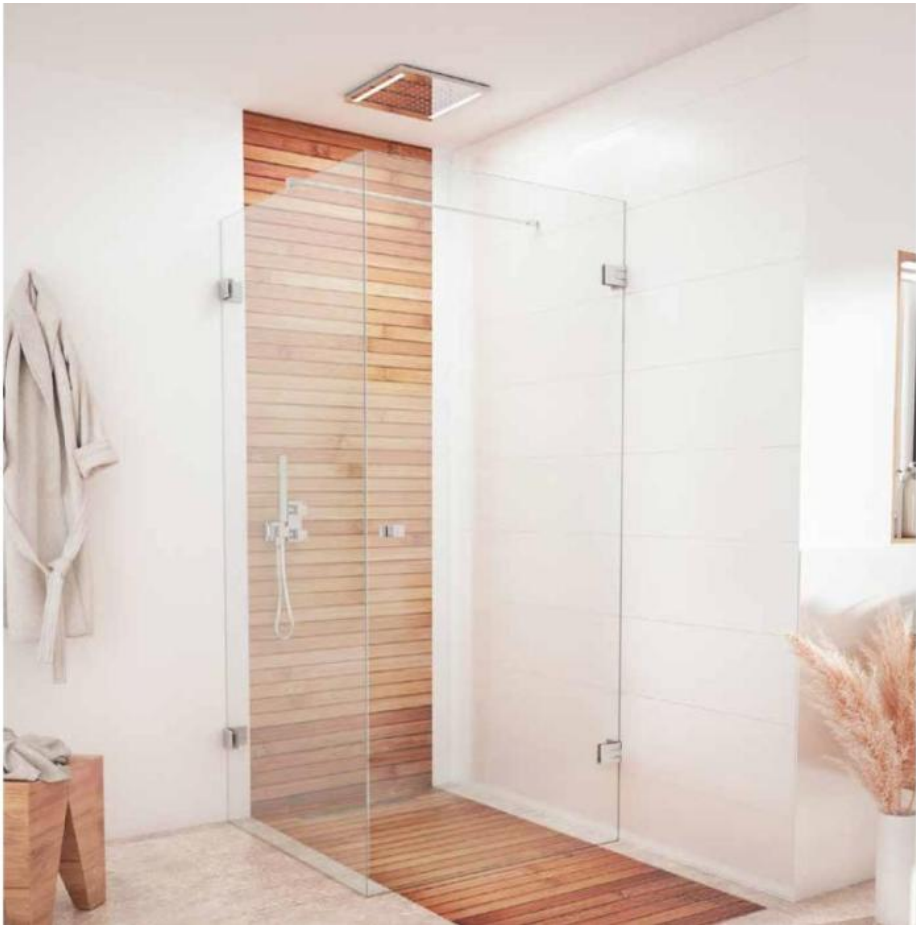

39.00000.04

Shower door hinge Juna with oblong hole plate

Material: brass
Finish: inox effect
Mounting: glass/wall 90°
Glass thickness: 6 / 8 / 10 mm
Sales unit (SU): St
Unit package: 2.00
Shape: square
Carrying capacity: 50 kg/pair

opening on both sides, hidden screw connection, max. door size with glasses 6 & 8 mm 1000 x 2250 mm, with glass 10 mm 855 x 2250 mm, zero position continuously adjustable, self-closing from 20°

D

D

E

E